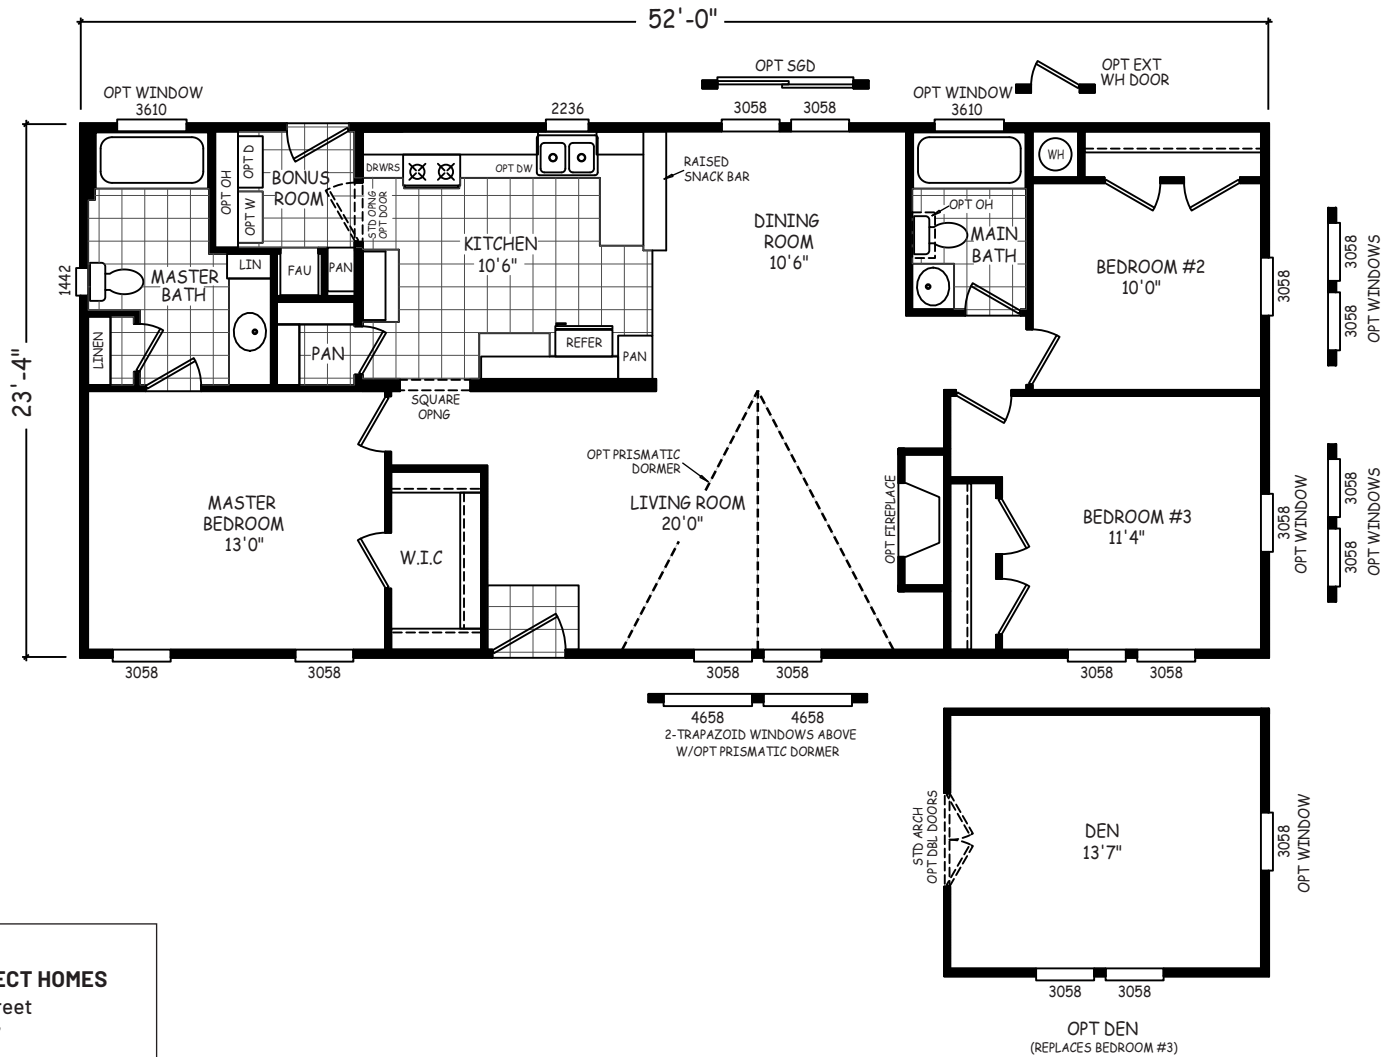

# Rockvale

Laurel Manor Series

1,213 SQ. FT. (Approximate) 3 Bedroom, 2 Bath

Last Updated: 4-29-22

**FACTORY SELECT HOMES**  
8610 E. Main Street  
Mesa, AZ 85207

**FactorySelectMobileHomes.com | 1-800-670-1464**