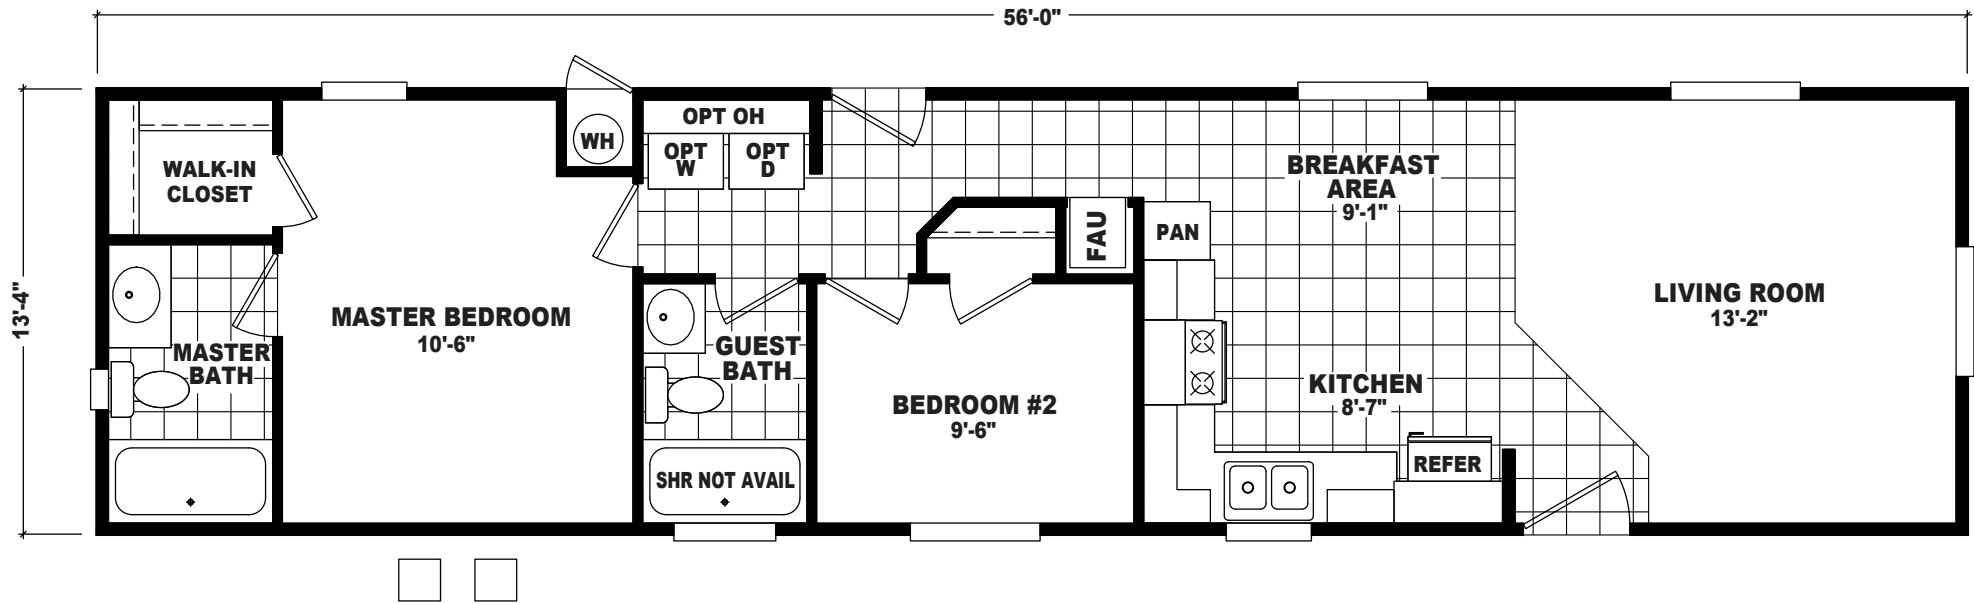

# Ruella

Economy Plus Series

# FactorySelectHomes

2 Bedroom, 2 Bath  
Approx. 746 Sq. Ft.

Last Updated: 7-23-18

• Flagstaff

FactorySelectHomes  
○ Mesa

**Factory Select Homes**  
8610 E. Main Street  
Mesa, Arizona 85207

I authorize Factory Select Homes to build my house, per this plan.