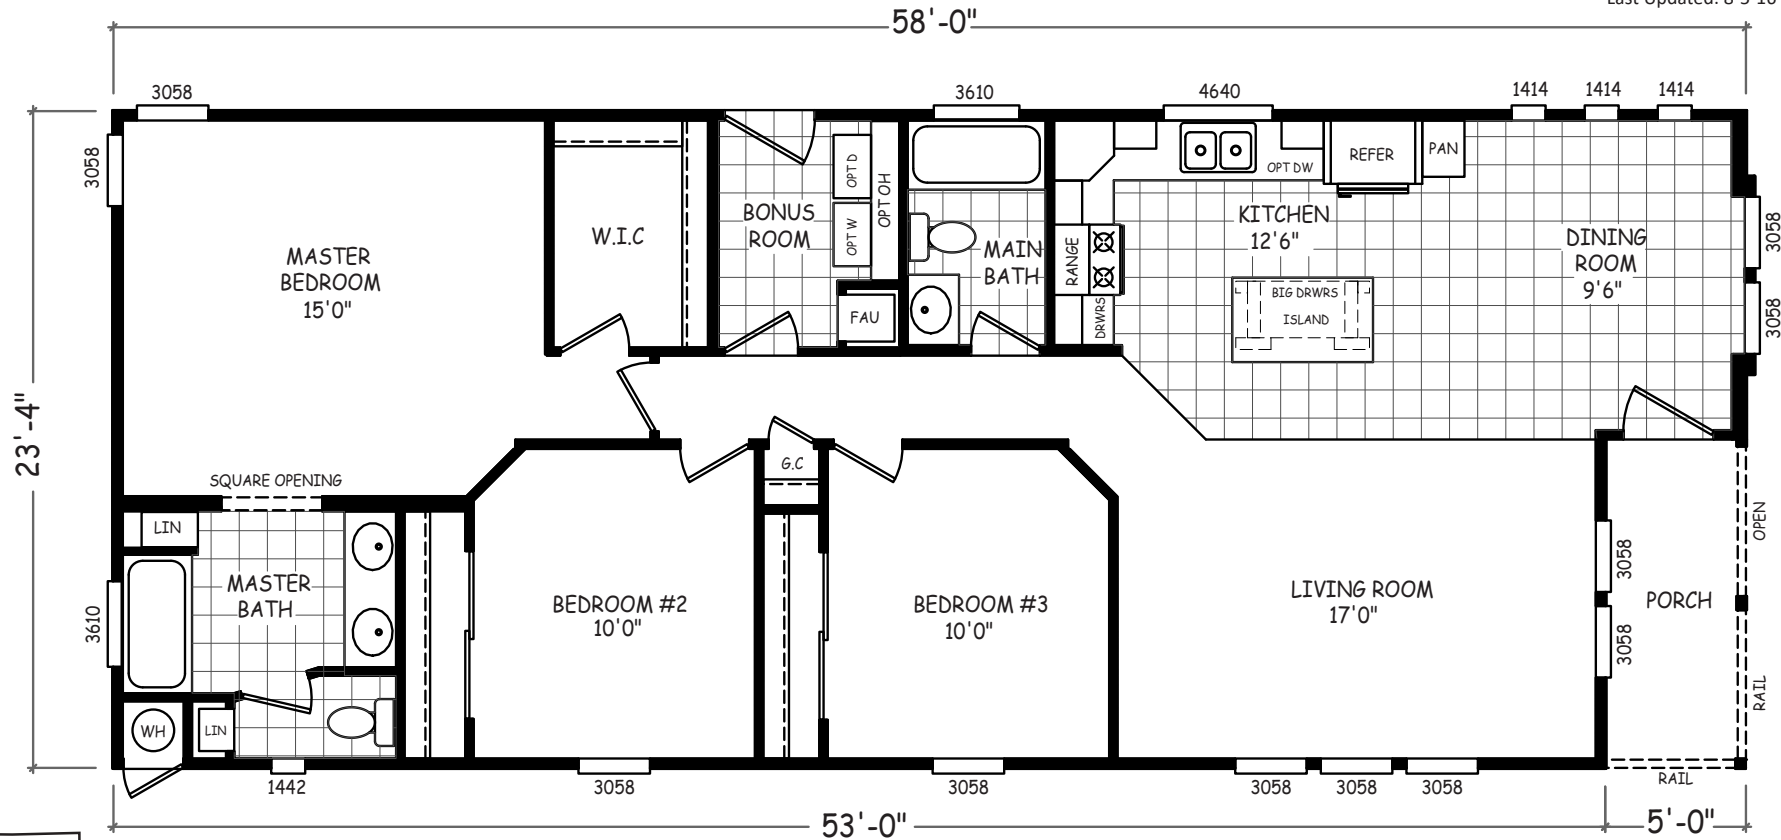

# Santa Ana

Westview Series 

# FactorySelectHomes

**3 Bedroom, 2 Bath**  
**Approx. 1,353 Sq. Ft.**

Last Updated: 8-5-16

• Flagstaff

  
 ○ Mesa

**Factory Select Homes**  
 8610 E. Main Street  
 Mesa, Arizona 85207

I authorize Factory Select Homes to build my house, per this plan.