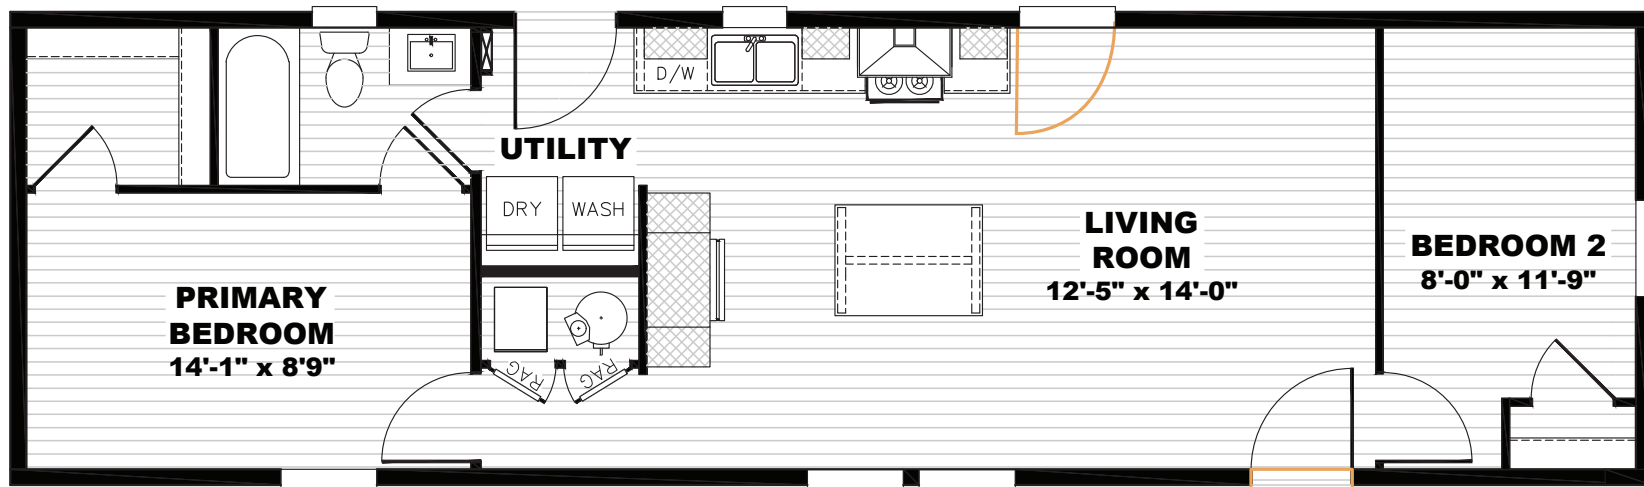

Sendall

Tempo Series - Single Section

780 SQ. FT. (Approximate) 2 Bedroom, 1 Bath

Last Updated: 10-2-24

16' x 52'

Note: This home includes a walk-in shower.
(Tub/Shower as shown is not available)

Alternate Door Location Available