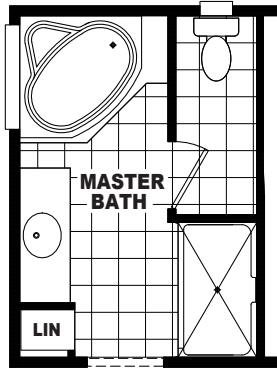

Shelby

Copper Villa Series 

FactorySelectHomes

3 Bedroom, 2 Bath
Approx. 1,466 Sq. Ft.

Last Updated: 1-13-17

OPT FLASH BATH

• Flagstaff

FactorySelectHomes
○ Mesa