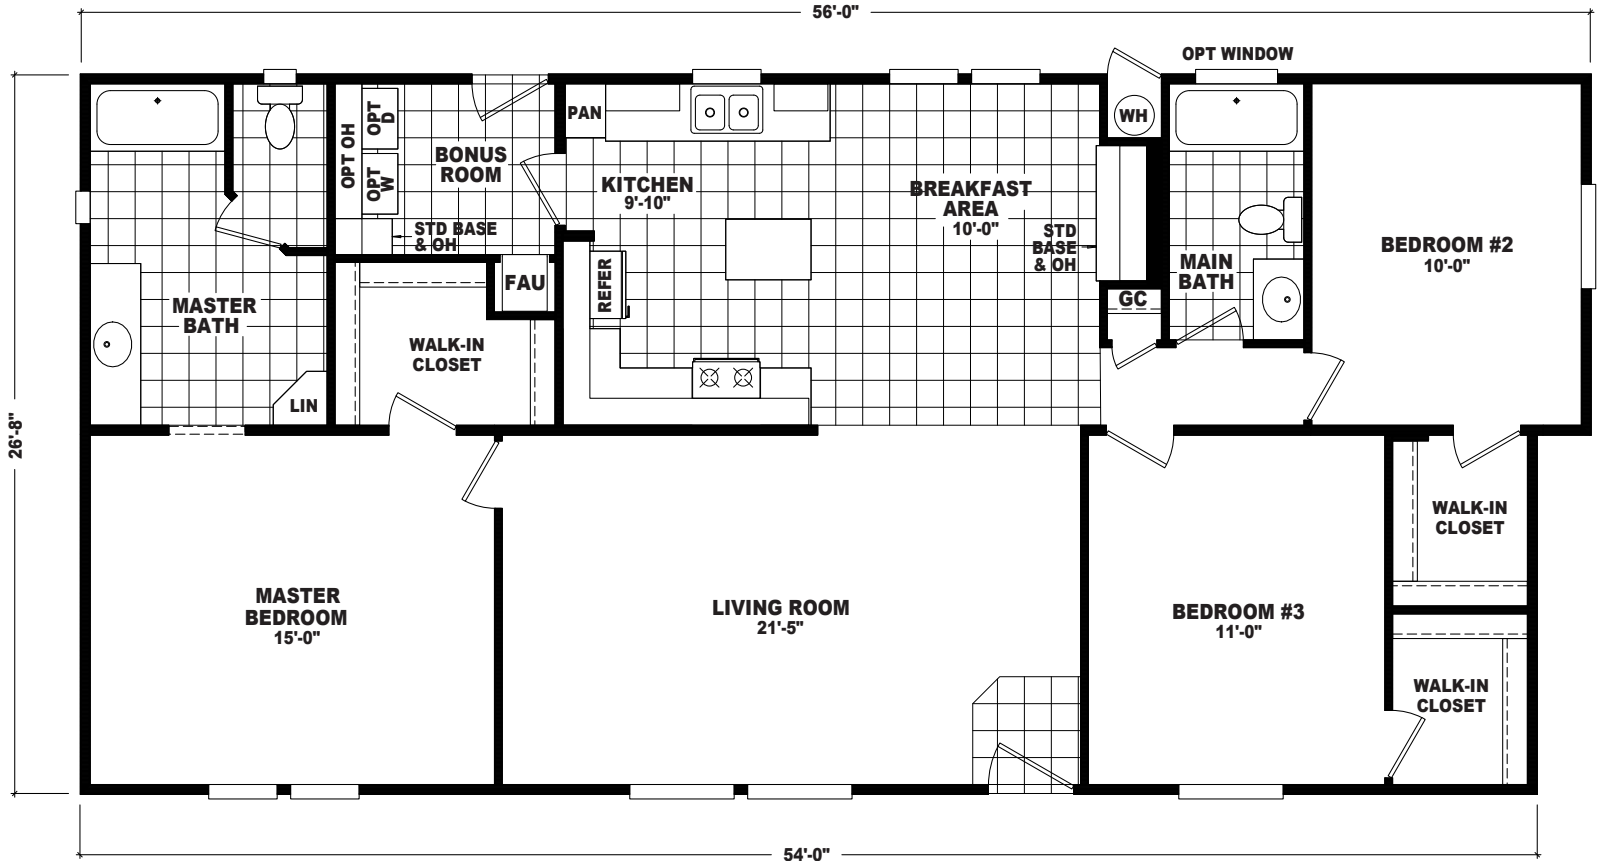

Shelby

Copper Villa Series 

FactorySelectHomes

3 Bedroom, 2 Bath
Approx. 1,466 Sq. Ft.

Last Updated: 1-13-17

OPT FLASH BATH

• Flagstaff

FactorySelectHomes
○ Mesa