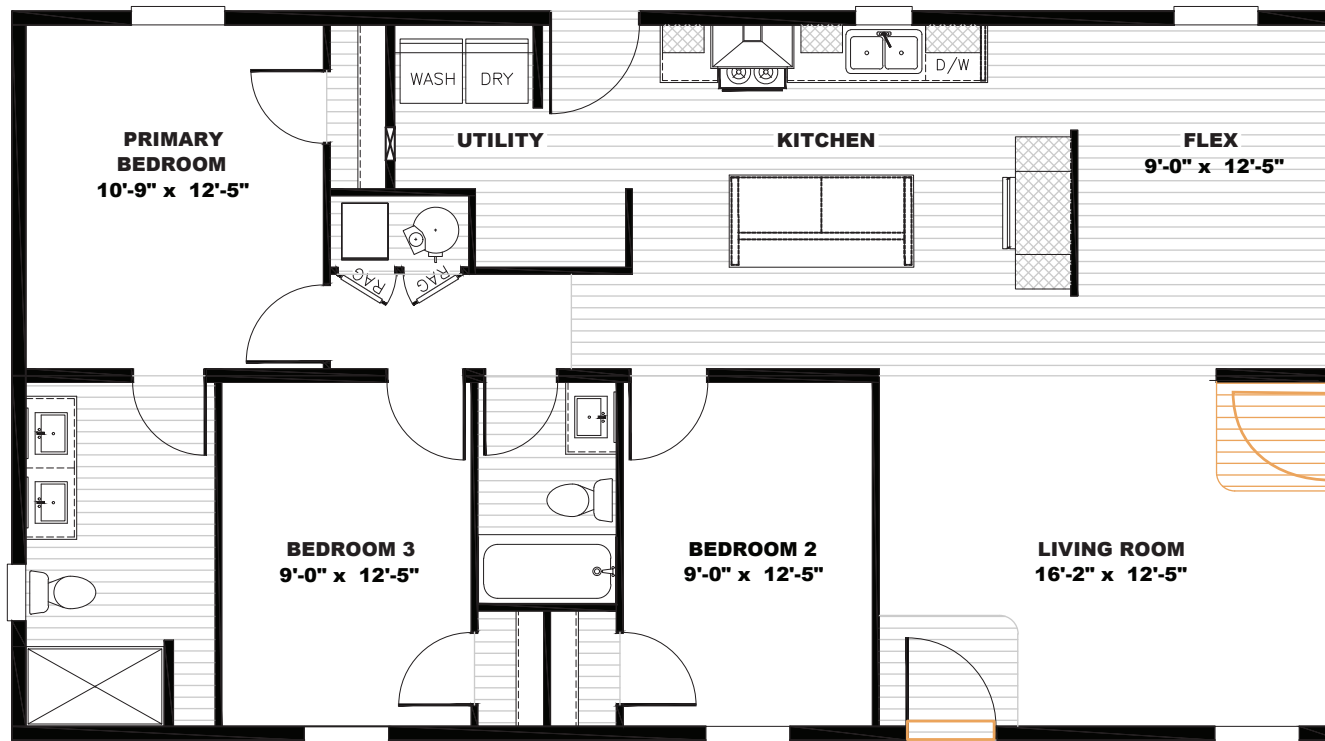

Shirebrook

Tempo Series - Multi Section

1,264 SQ. FT. (Approximate) 3 Bedroom, 2 Bath

Last Updated: 8-10-23

28' x 48'

Alternate Door Location Available

FACTORY SELECT HOMES
8610 E. Main Street
Mesa, AZ 85207