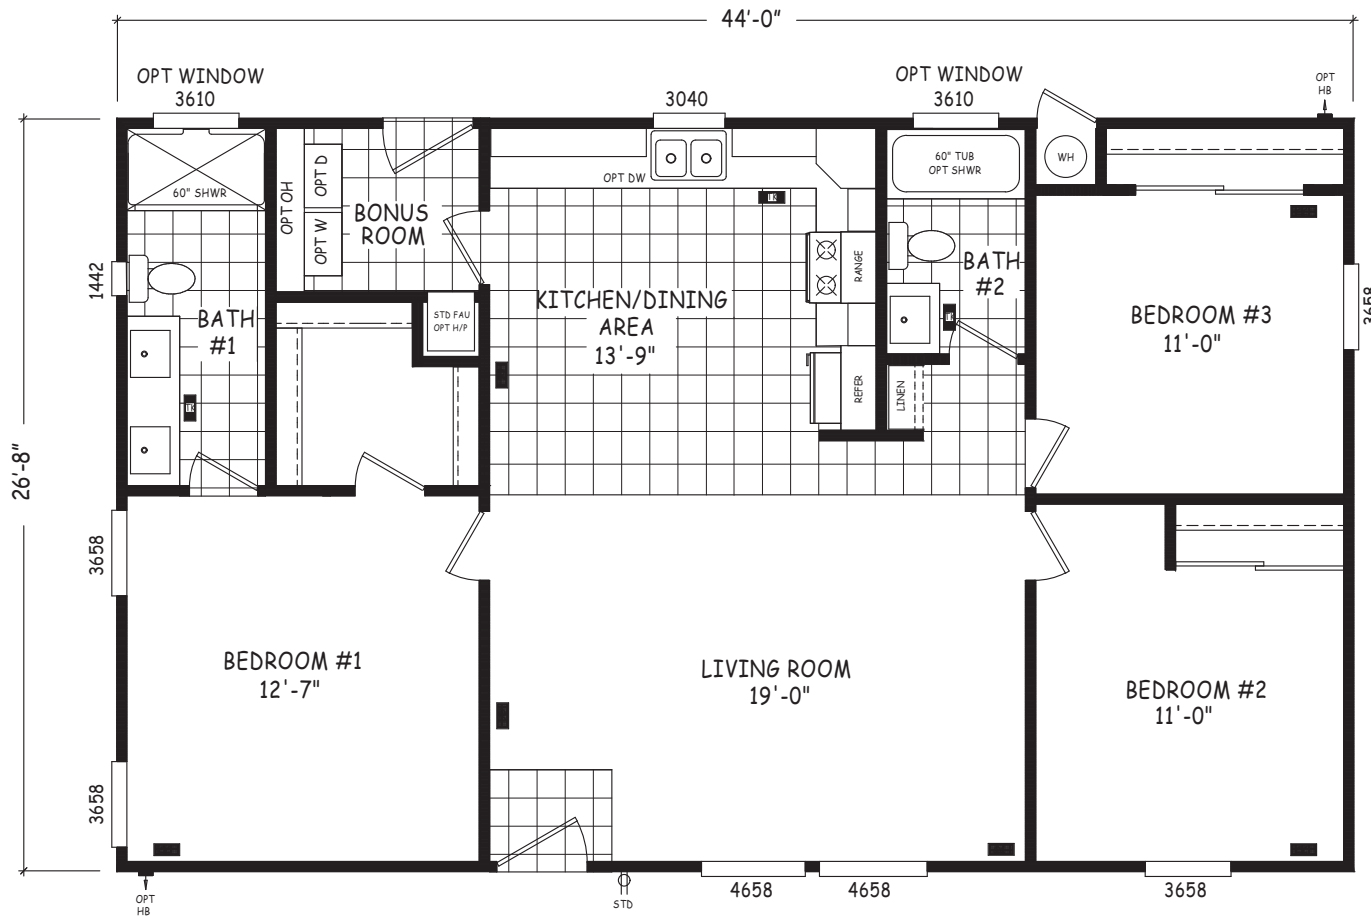

Solitude

Edge Series

1,174 SQ. FT. (Approximate) 3 Bedroom, 2 Bath

Last Updated: 8-22-22

FACTORY SELECT HOMES
8610 E. Main Street
Mesa, AZ 85207

FactorySelectMobileHomes.com | 1-800-670-1464

IMPORTANT: Alta Cima Corp reserves the right to modify, cancel or substitute products or features of this event at any time without prior notice or obligation. Pictures and other promotional materials are representative and may depict or contain floor plans, square footages, elevations, options, upgrades, extra design features, decorations, floor coverings, specialty light fixtures, custom paint and wall coverings, window treatments, landscaping, sound and alarm systems, furnishings, appliances, and other designer/decorator features and amenities that are not included as part of the home and/or may not be available at all locations. Home, pricing and community information is subject to change, and homes to prior sale, at any time without notice or obligation. ©2020 Alta Cima Corp. All rights reserved.