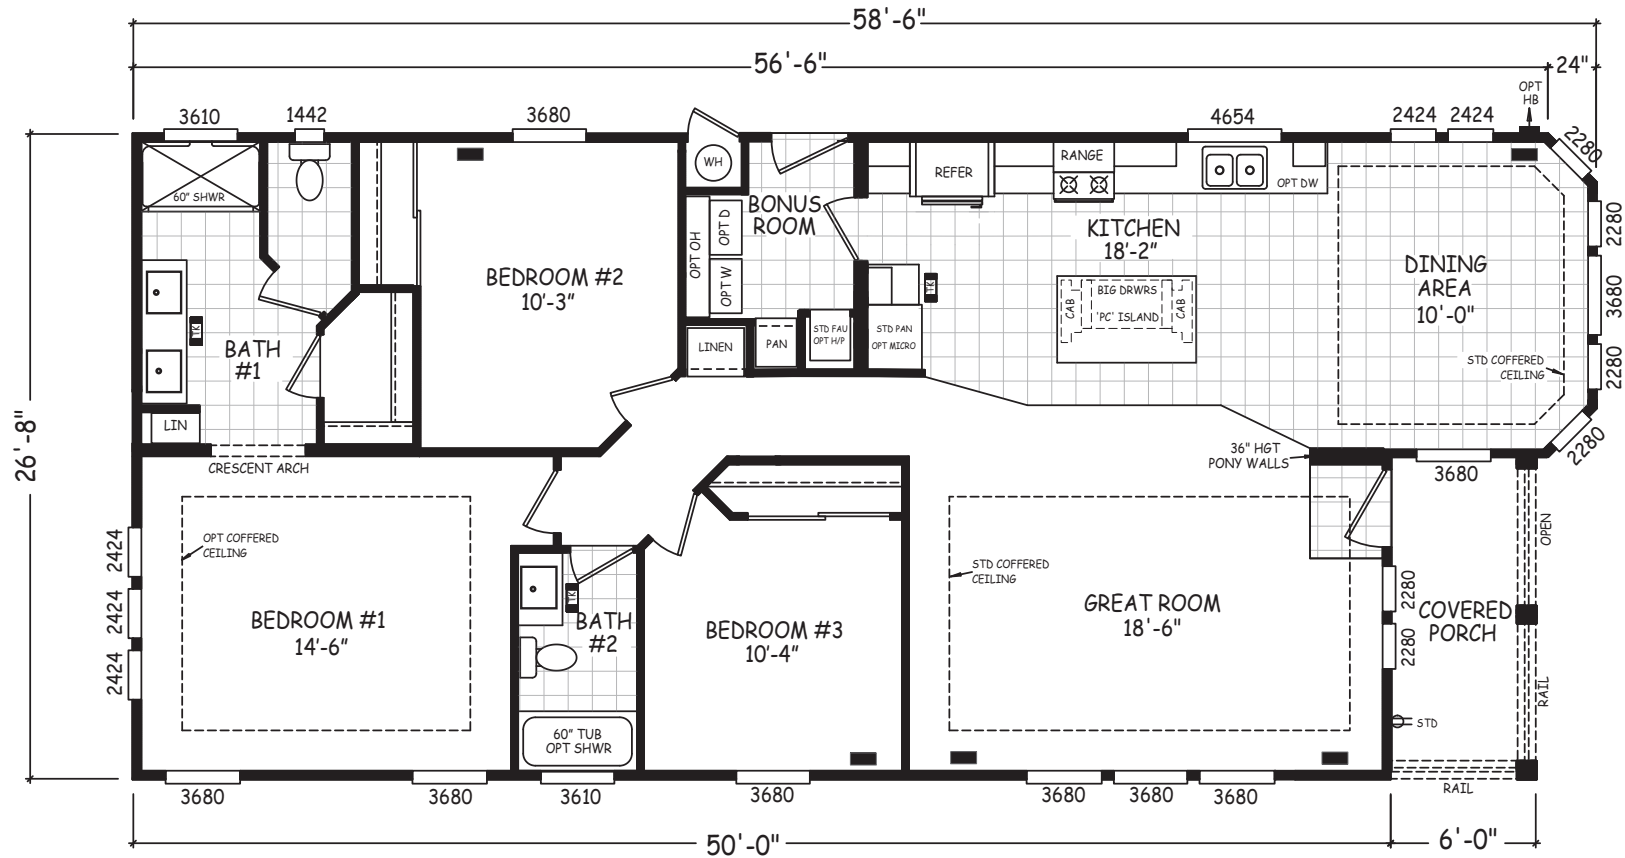

Tambo

Pacifica Series

1,525 SQ. FT. (Approximate) 3 Bedroom, 2 Bath

Last Updated: 7-24-23

FACTORY SELECT HOMES
8610 E. Main Street
Mesa, AZ 85207

FactorySelectMobileHomes.com | 1-800-670-1464

IMPORTANT: Alta Cima Corp reserves the right to modify, cancel or substitute products or features of this event at any time without prior notice or obligation. Pictures and other promotional materials are representative and may depict or contain floor plans, square footages, elevations, options, upgrades, extra design features, decorations, floor coverings, specialty light fixtures, custom paint and wall coverings, window treatments, landscaping, sound and alarm systems, furnishings, appliances, and other designer/decorator features and amenities that are not included as part of the home and/or may not be available at all locations. Home, pricing and community information is subject to change, and homes to prior sale, at any time without notice or obligation. ©2020 Alta Cima Corp. All rights reserved.