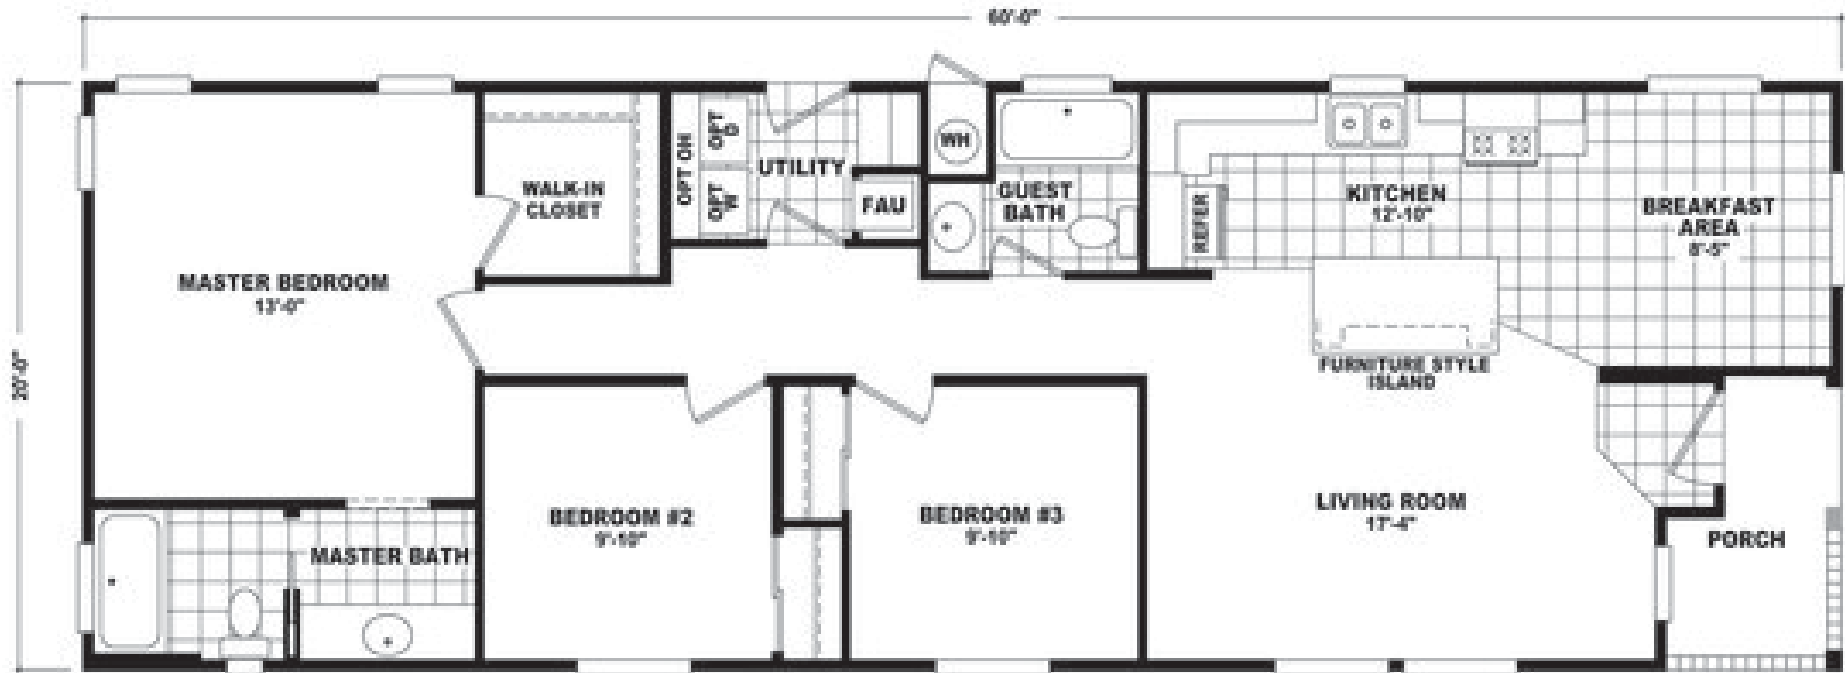

# Tendoy

20' Wide Series

1,200 SQ. FT. (Approximate) 3 Bedrooms, 2 Baths

Last Updated: 11-22-22