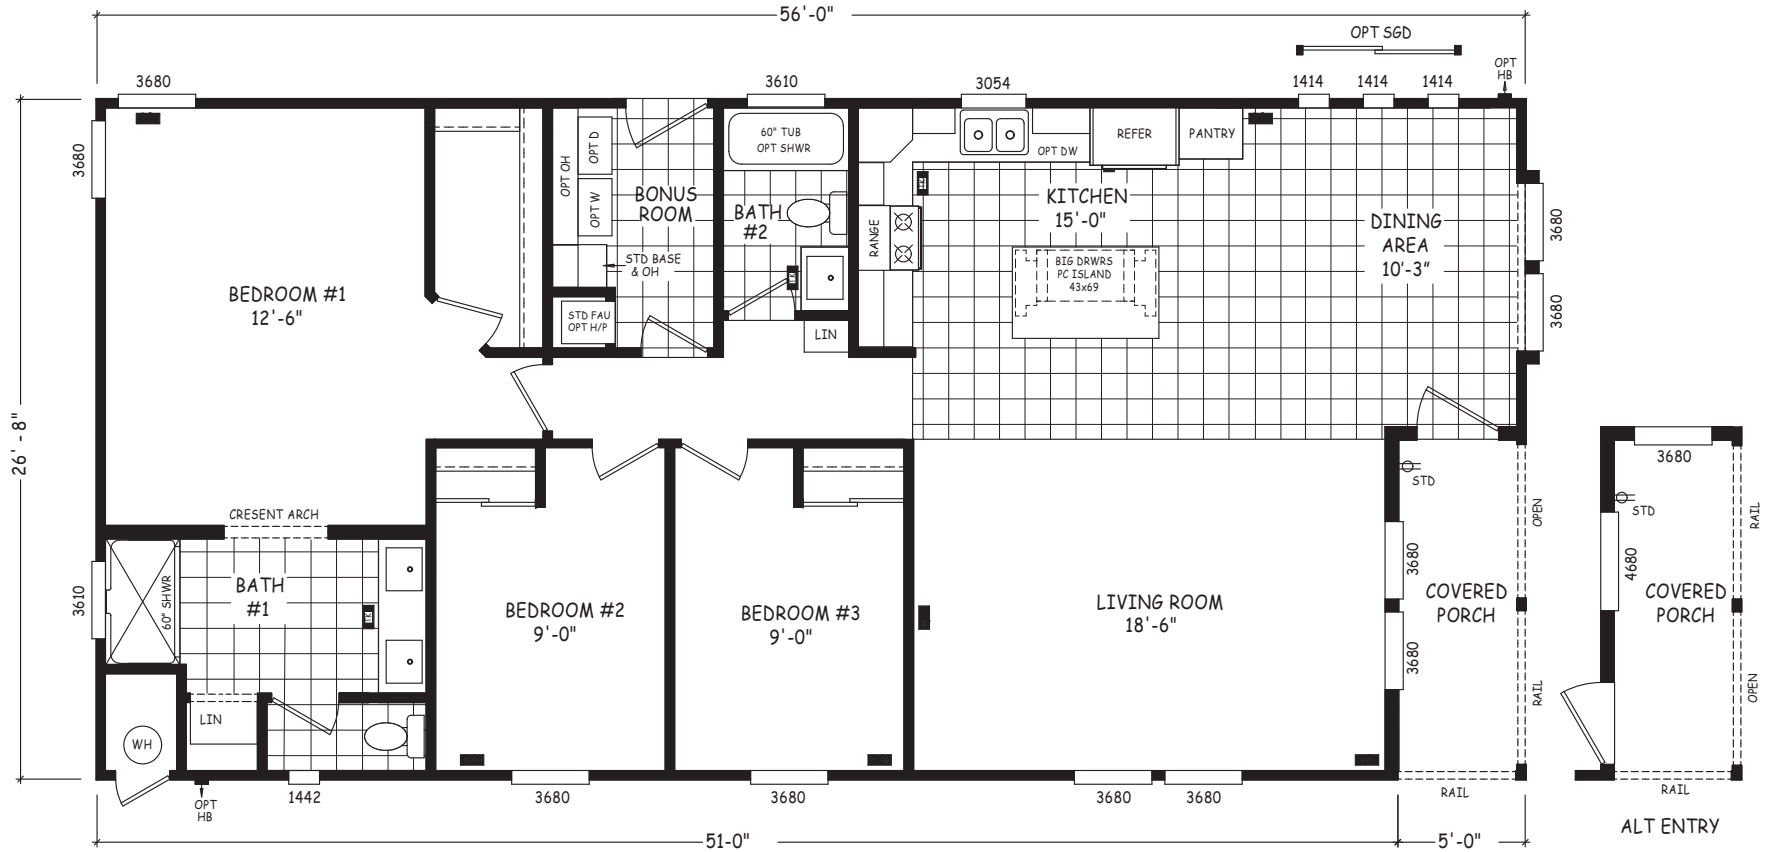

# Tofield

Pinnacle Series

1,494 SQ. FT. (Approximate) 3 Bedroom, 2 Bath

Last Updated: 8-22-22

**FACTORY SELECT HOMES**  
8610 E. Main Street  
Mesa, AZ 85207

**FactorySelectMobileHomes.com | 1-800-670-1464**