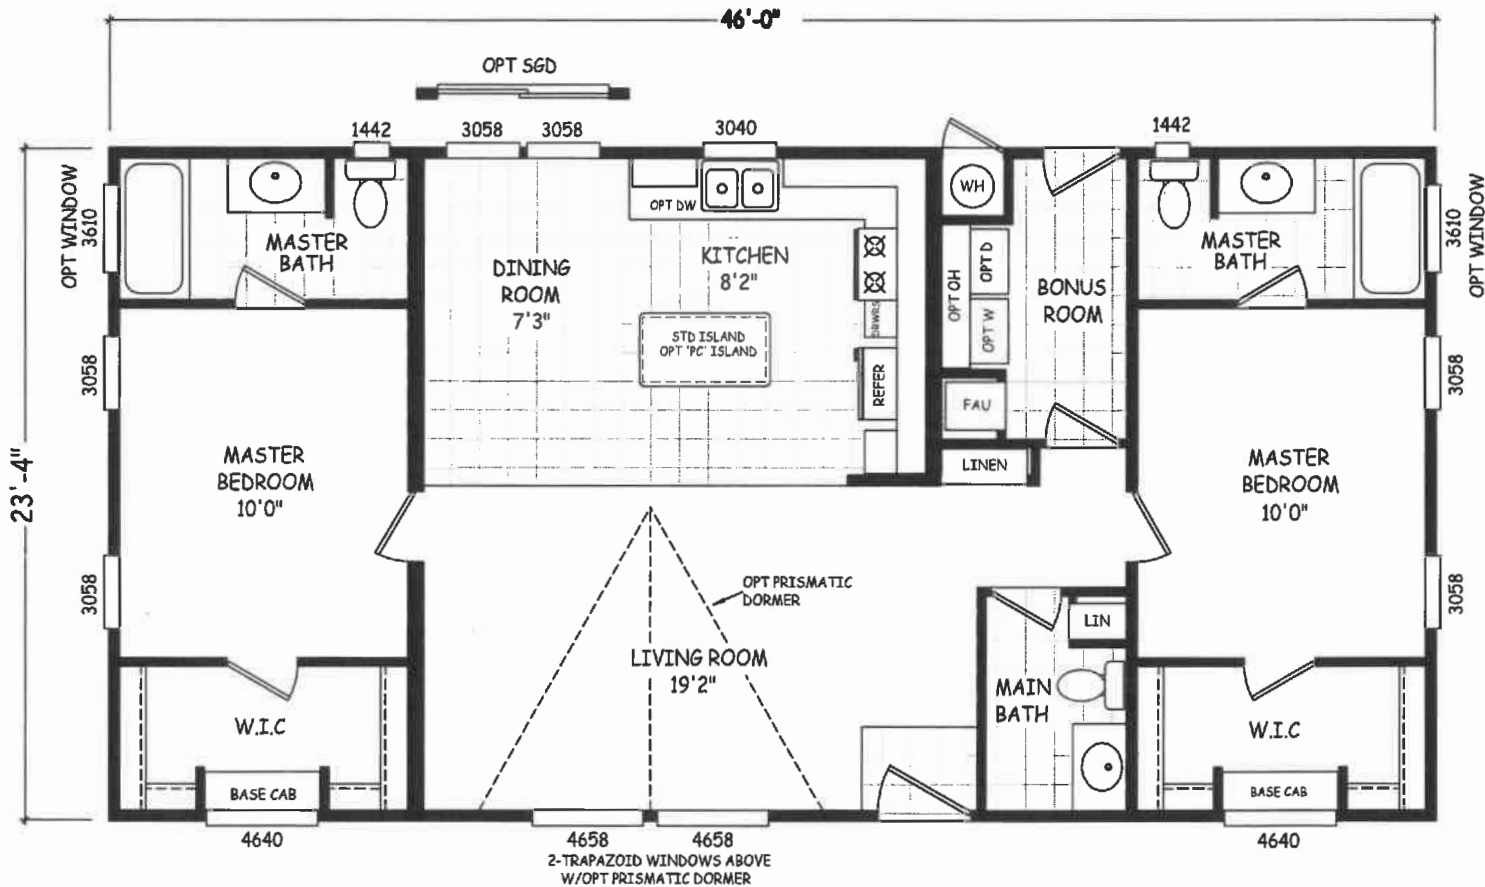

# FactorySelectHomes

2 Bedroom, 2 Bath  
Approx. 1,073 Sq. Ft.

Last Updated: 3-3-20

• Flagstaff

  
Mesa

**Factory Select Homes**  
8610 E. Main Street  
Mesa, Arizona 85207

I authorize Factory Select Homes to build my house, per this plan.