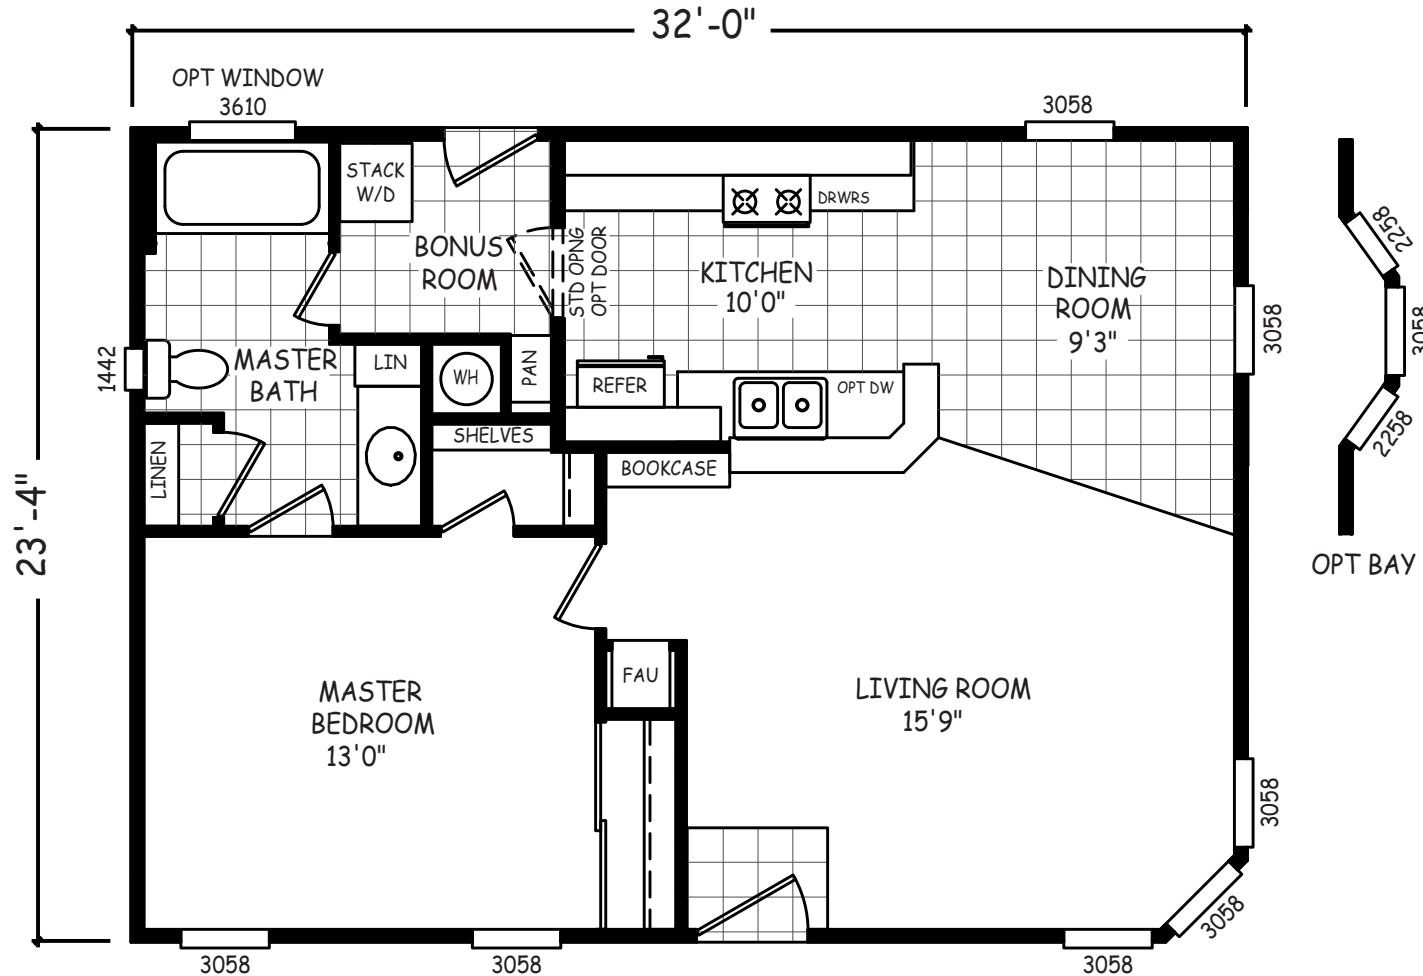

Walden

Laurel Manor Series 

FactorySelectHomes

1 Bedroom, 1 Bath
Approx. 747 Sq. Ft.

Last Updated: 12-8-17

• Flagstaff

© Mesa

Factory Select Homes
8610 E. Main Street
Mesa, Arizona 85207