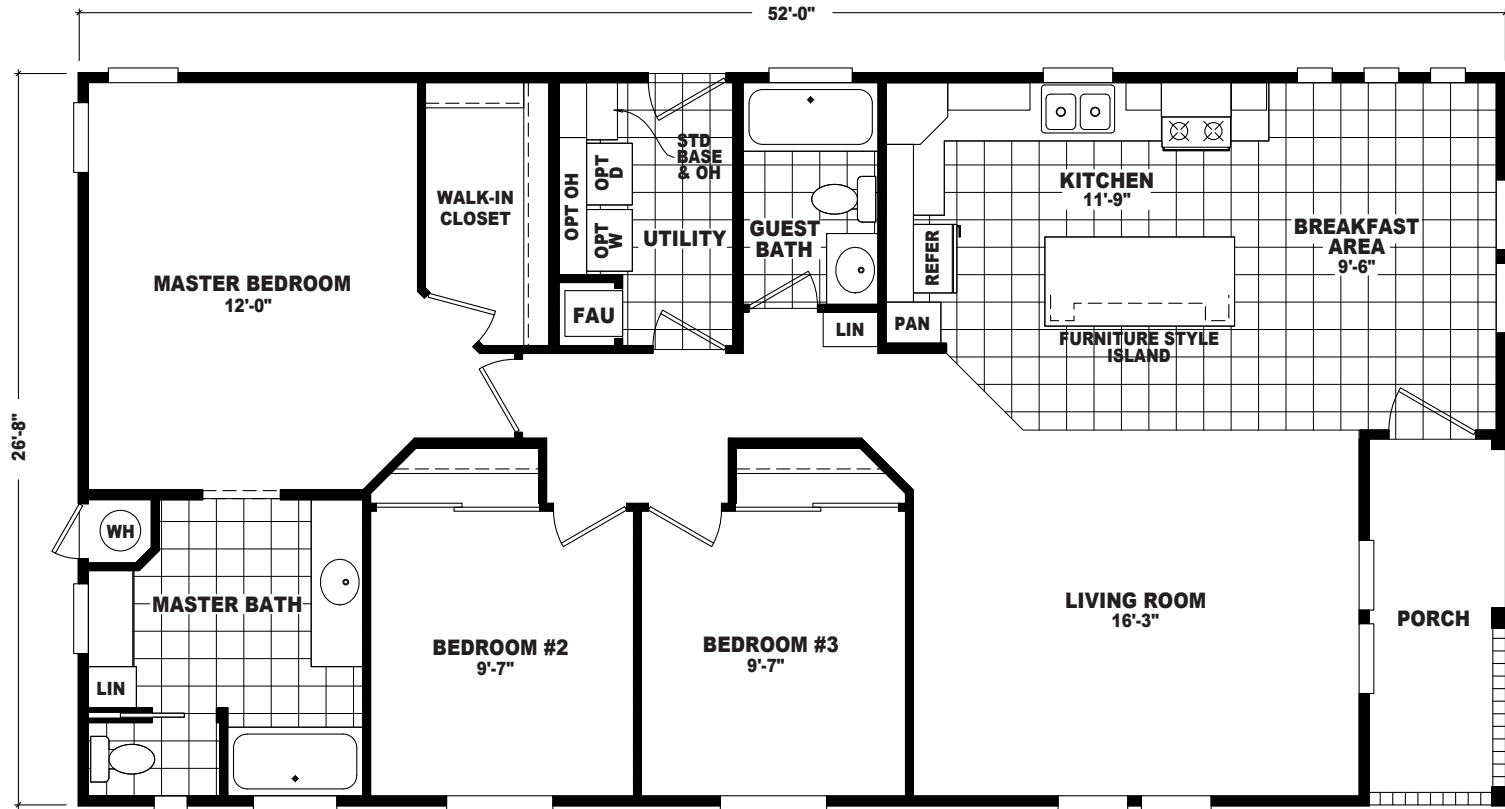

Wallsburg

Westin Porch Series

1,386 SQ. FT. (Approximate) 3 Bedrooms, 2 Baths

Last Updated: 7-21-21

FACTORY SELECT HOMES

8610 E. Main Street
Mesa, AZ 85207

FactorySelectMobileHomes.com | 1-800-670-1464

IMPORTANT: Alta Cima Corp reserves the right to modify, cancel or substitute products or features of this event at any time without prior notice or obligation. Pictures and other promotional materials are representative and may depict or contain floor plans, square footages, elevations, options, upgrades, extra design features, decorations, floor coverings, specialty light fixtures, custom paint and wall coverings, window treatments, landscaping, sound and alarm systems, furnishings, appliances, and other designer/decorator features and amenities that are not included as part of the home and/or may not be available at all locations. Home, pricing and community information is subject to change, and homes to prior sale, at any time without notice or obligation. ©2020 Alta Cima Corp. All rights reserved.