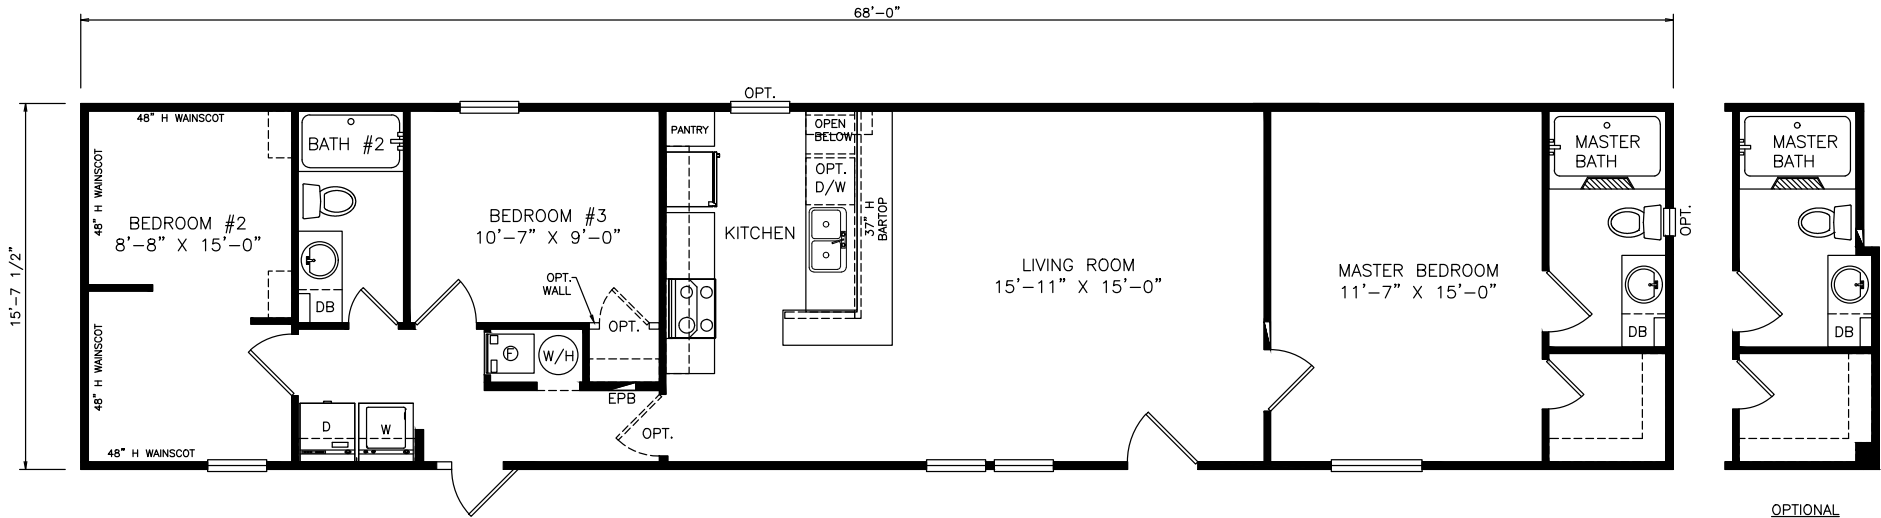

Walterboro

Heritage Series - Single Section Series

1,068 SQ. FT. (Approximate) 3 Bedrooms, 2 Baths

Last Updated: 12-6-21

FACTORY SELECT HOMES
8610 E. Main Street
Mesa, AZ 85207

FactorySelectMobileHomes.com | 1-800-670-1464