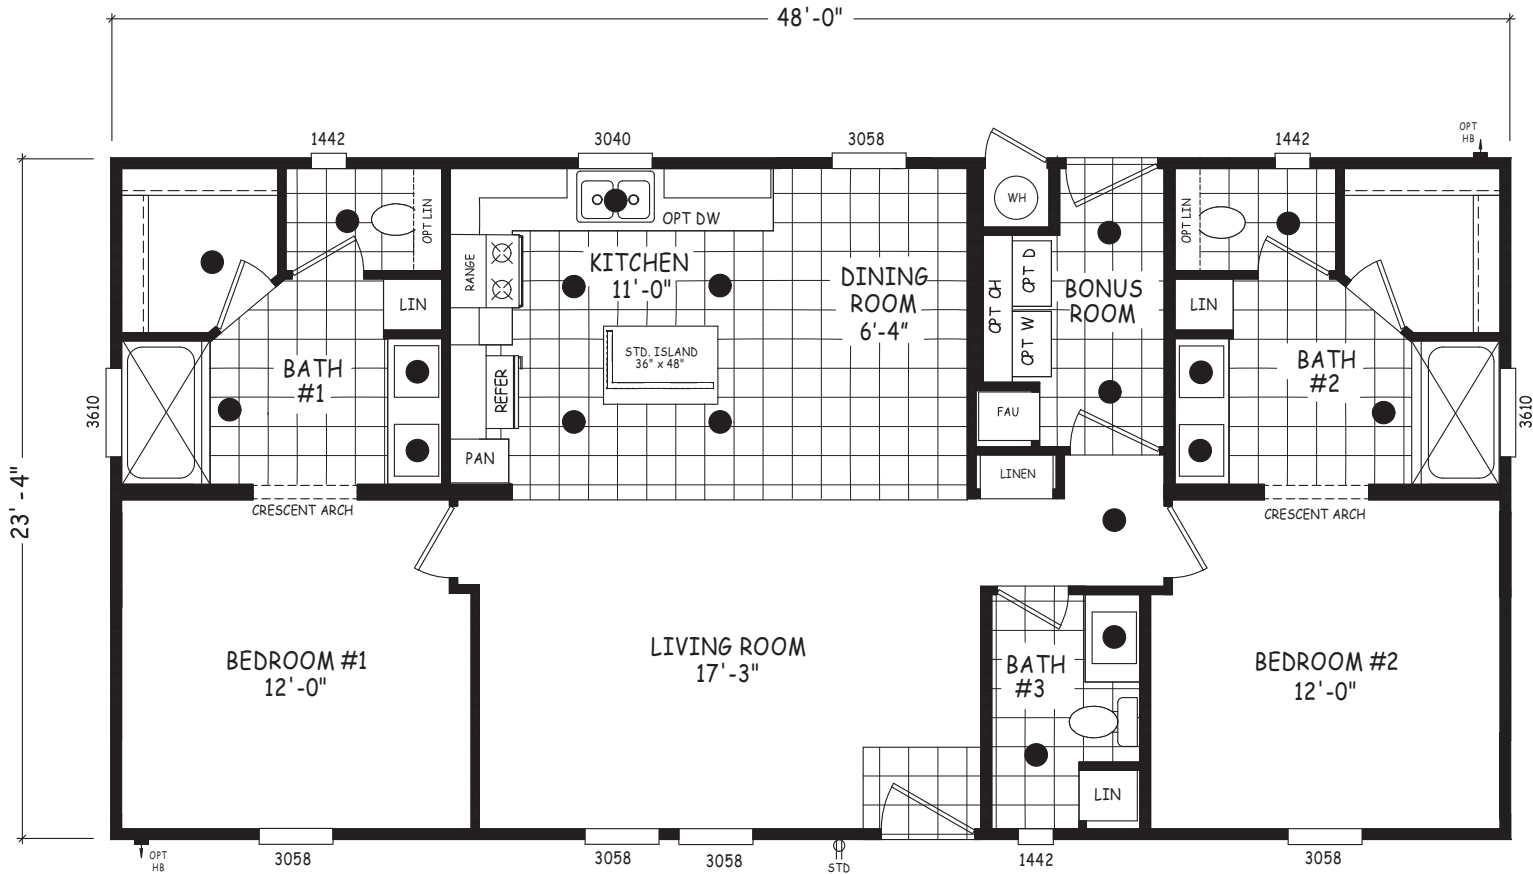

Willaha

Edge Series

1,120 SQ. FT. (Approximate) 2 Bedroom, 2.5 Bath

Last Updated: 7-24-24

FACTORY SELECT HOMES
8610 E. Main Street
Mesa, AZ 85207

FactorySelectMobileHomes.com | 1-800-670-1464

IMPORTANT: Alta Cima Corp reserves the right to modify, cancel or substitute products or features of this event at any time without prior notice or obligation. Pictures and other promotional materials are representative and may depict or contain floor plans, square footages, elevations, options, upgrades, extra design features, decorations, floor coverings, specialty light fixtures, custom paint and wall coverings, window treatments, landscaping, sound and alarm systems, furnishings, appliances, and other designer/decorator features and amenities that are not included as part of the home and/or may not be available at all locations. Home, pricing and community information is subject to change, and homes to prior sale, at any time without notice or obligation. ©2020 Alta Cima Corp. All rights reserved.