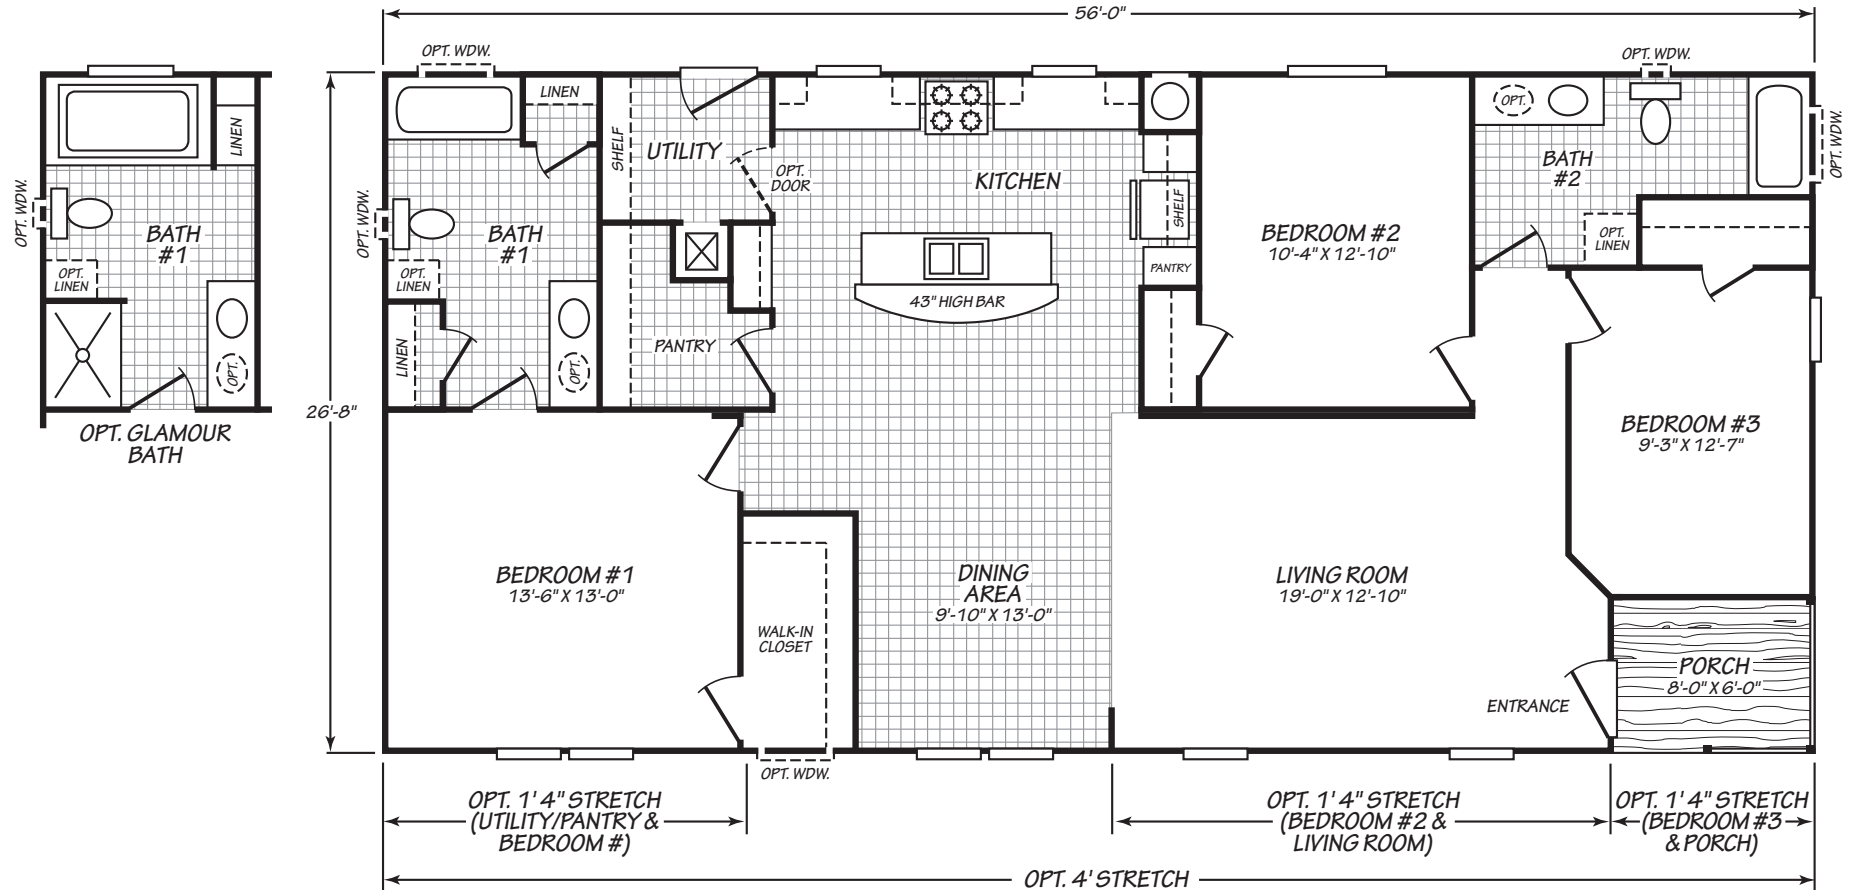

Wilshire

Canyon Lake Series

1,492 SQ. FT. (Approximate) 3 Bedrooms, 2 Baths

Last Updated: 10-11-24

FACTORY SELECT HOMES

8610 E. Main Street
Mesa, AZ 85207

FactorySelectMobileHomes.com | 1-800-670-1464

IMPORTANT: Alta Cima Corp reserves the right to modify, cancel or substitute products or features of this event at any time without prior notice or obligation. Pictures and other promotional materials are representative and may depict or contain floor plans, square footages, elevations, options, upgrades, extra design features, decorations, floor coverings, specialty light fixtures, custom paint and wall coverings, window treatments, landscaping, sound and alarm systems, furnishings, appliances, and other designer/decorator features and amenities that are not included as part of the home and/or may not be available at all locations. Home, pricing and community information is subject to change, and homes to prior sale, at any time without notice or obligation. ©2020 Alta Cima Corp. All rights reserved.