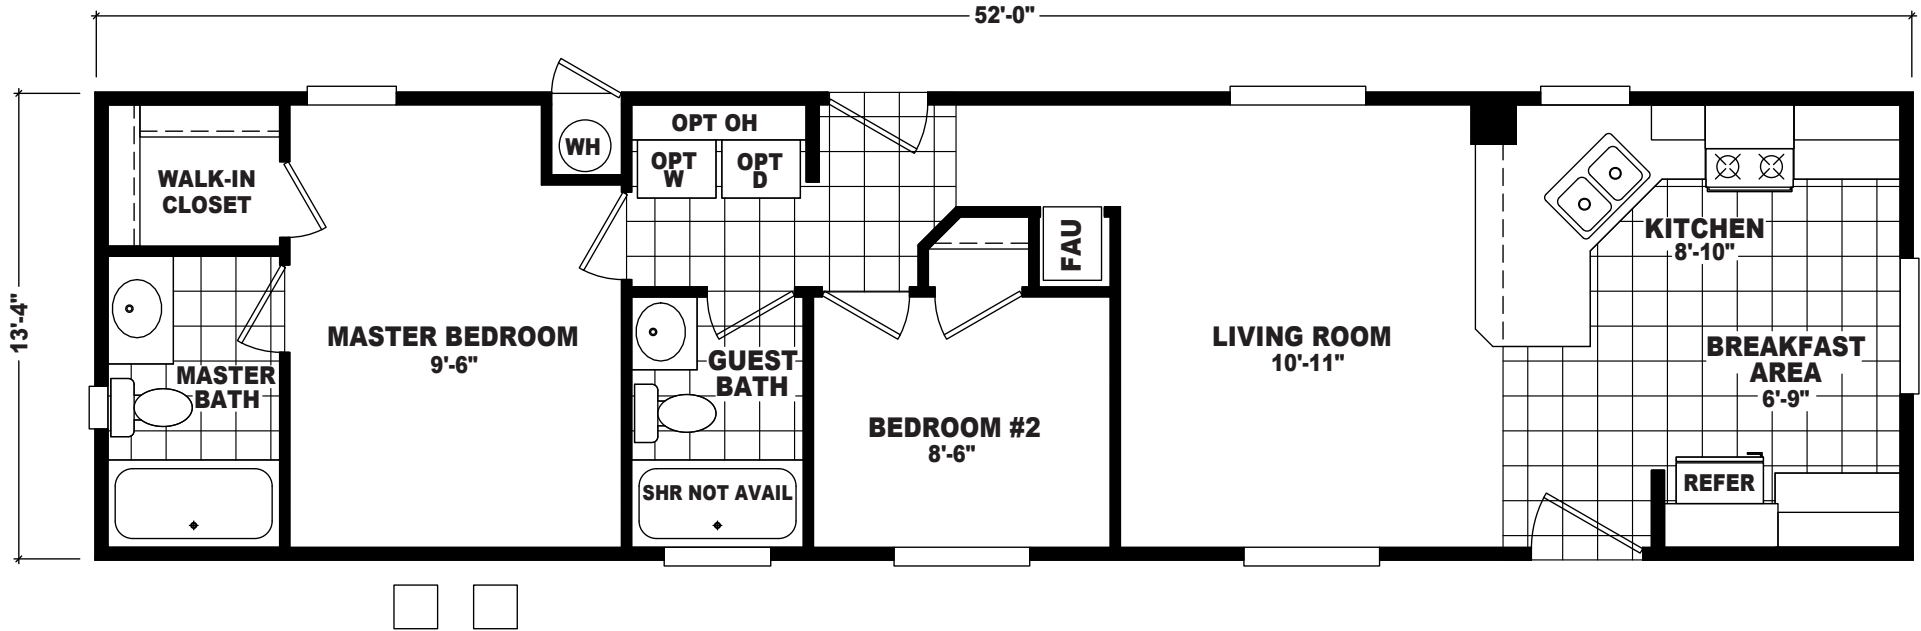

Windsong

Economy Plus Series

FactorySelectHomes

2 Bedroom, 2 Bath
Approx. 693 Sq. Ft.

Last Updated: 7-23-18

I authorize Factory Select Homes to build my house, per this plan.

X _____
Customer Signature/Date