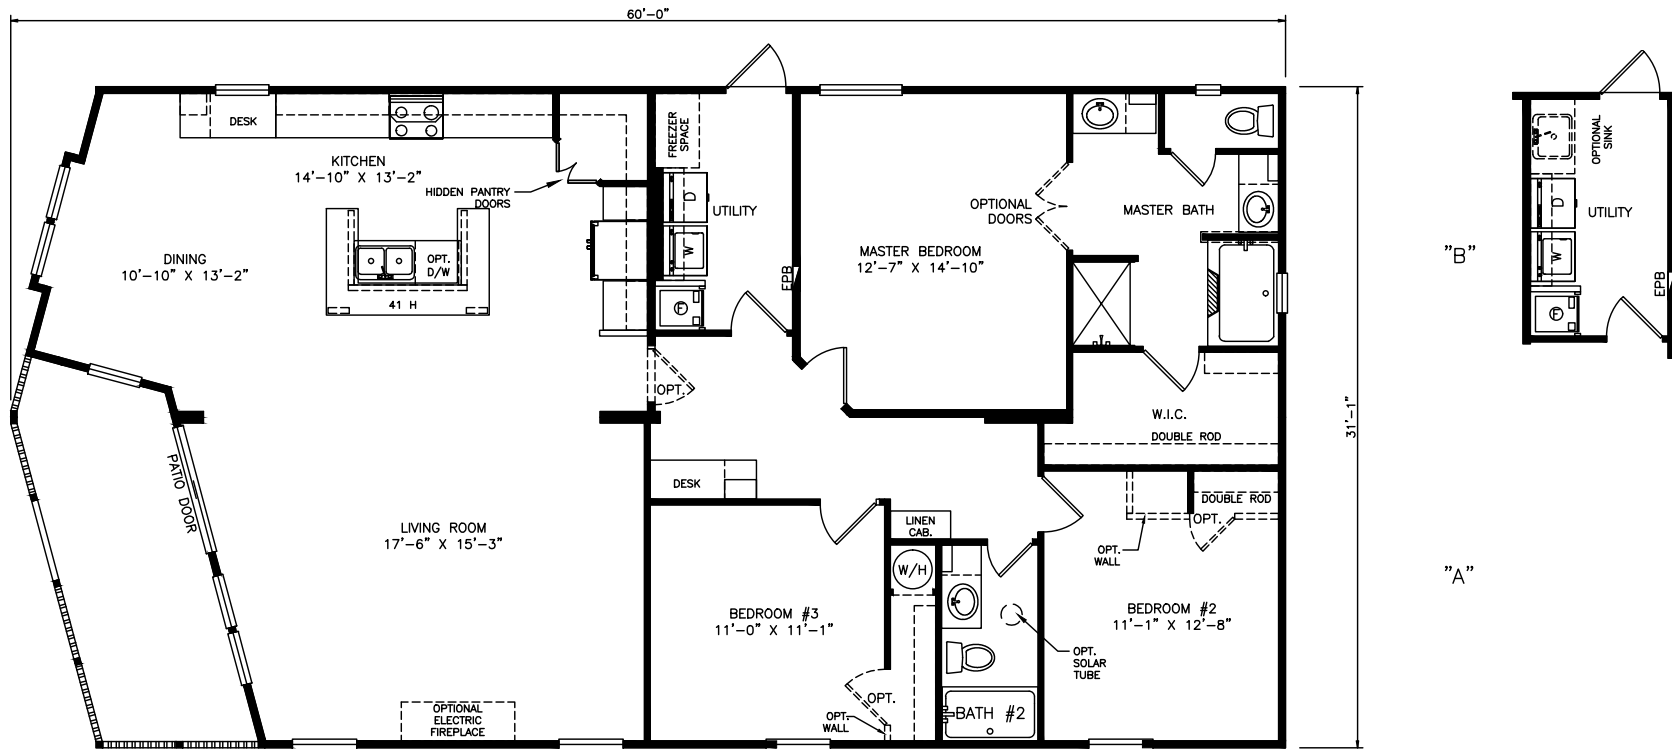

# Wolseley

Heritage Series - Multi Section Series

1,678 SQ. FT. (Approximate) 3 Bedrooms, 2 Baths

Last Updated: 12-2-21

**FACTORY SELECT HOMES**  
8610 E. Main Street  
Mesa, AZ 85207

**FactorySelectMobileHomes.com | 1-800-670-1464**