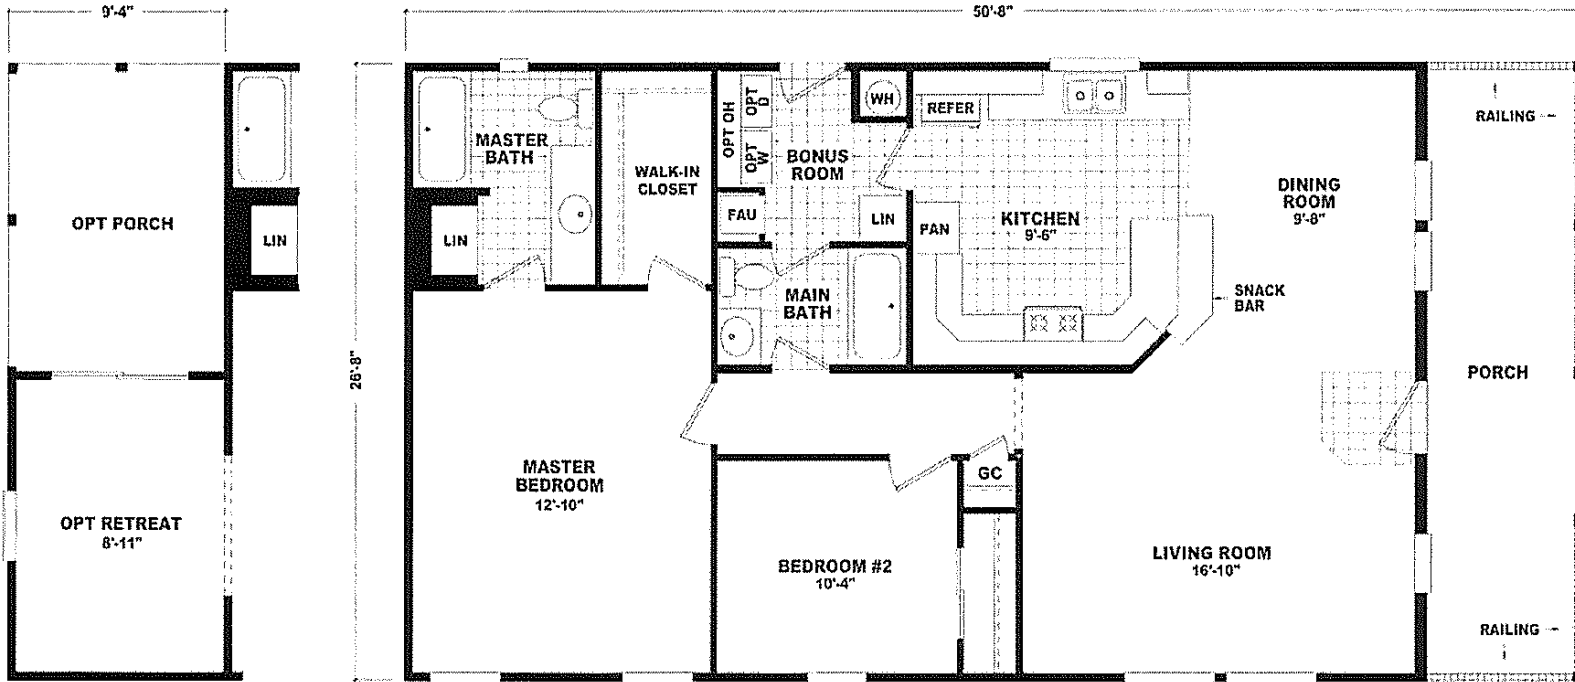

Woodmill

Value Porch Home Series

1,351 SQ. FT. (Approximate) 2 Bedrooms, 2 Baths

Last Updated:1-4-2022

OPT RETREAT & REAR PORCH

FACTORY SELECT HOMES

8610 E. Main Street
Mesa, AZ 85207

FactorySelectMobileHomes.com | 1-800-670-1464