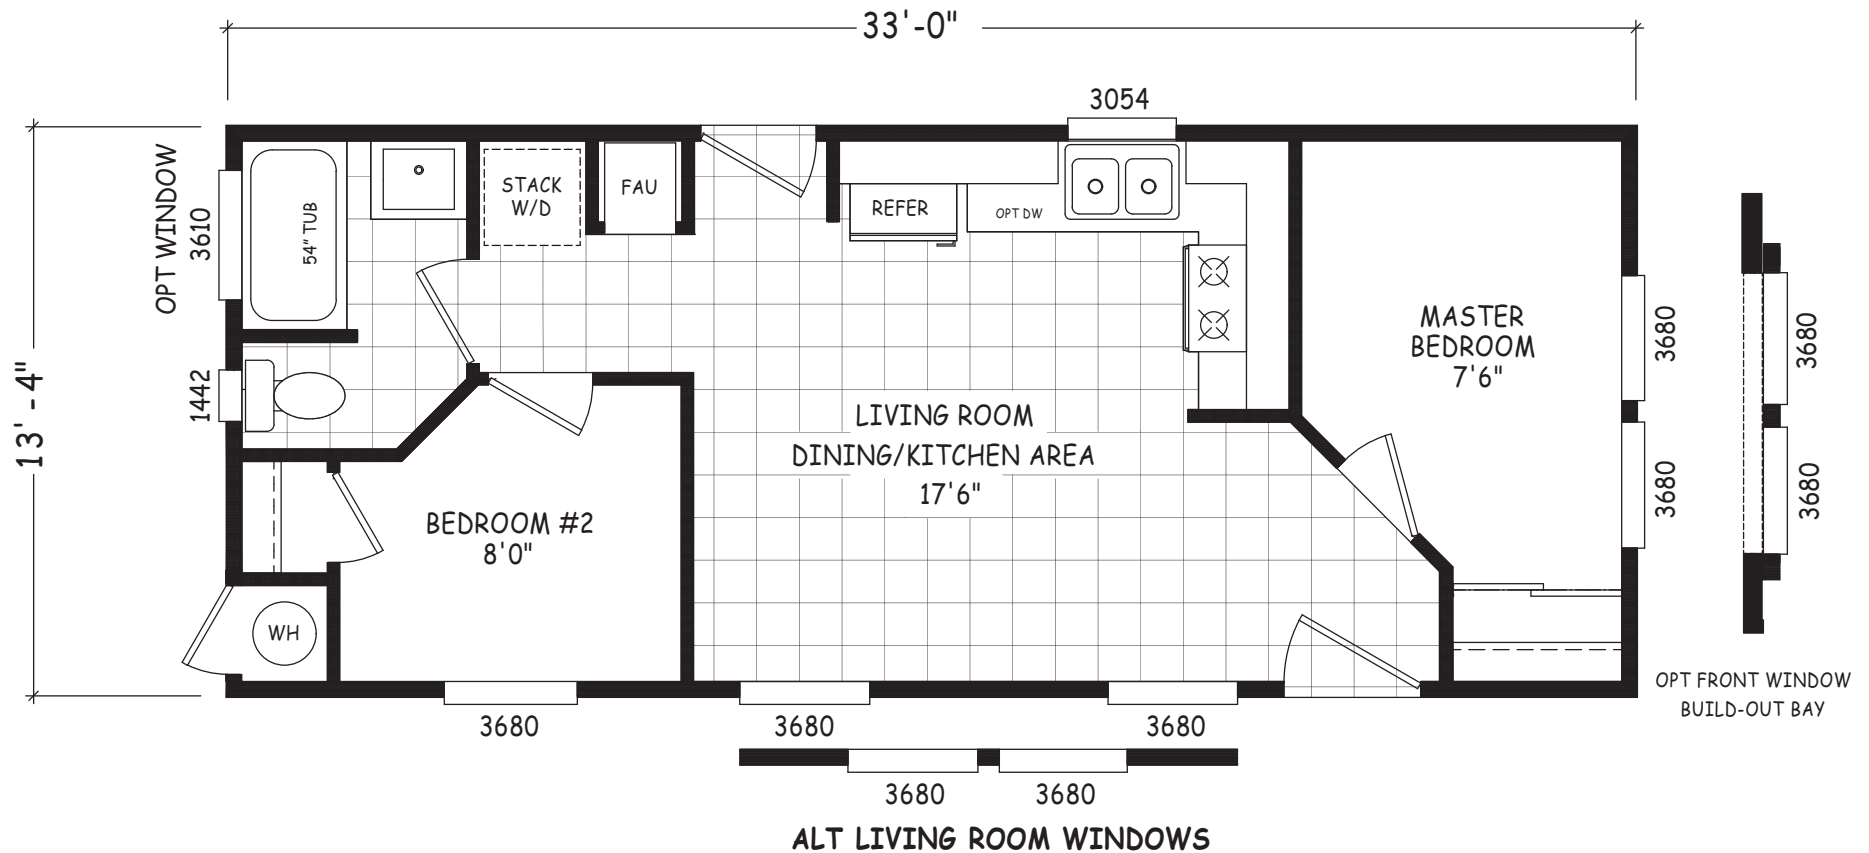

Woodrow

Encore Single Wide Series

440 SQ. FT. (Approximate) 2 Bedroom, 1 Bath

Last Updated: 12-8-22

FACTORY SELECT HOMES
8610 E. Main Street
Mesa, AZ 85207

FactorySelectMobileHomes.com | 1-800-670-1464

IMPORTANT: Alta Cima Corp reserves the right to modify, cancel or substitute products or features of this event at any time without prior notice or obligation. Pictures and other promotional materials are representative and may depict or contain floor plans, square footages, elevations, options, upgrades, extra design features, decorations, floor coverings, specialty light fixtures, custom paint and wall coverings, window treatments, landscaping, sound and alarm systems, furnishings, appliances, and other designer/decorator features and amenities that are not included as part of the home and/or may not be available at all locations. Home, pricing and community information is subject to change, and homes to prior sale, at any time without notice or obligation. ©2020 Alta Cima Corp. All rights reserved.