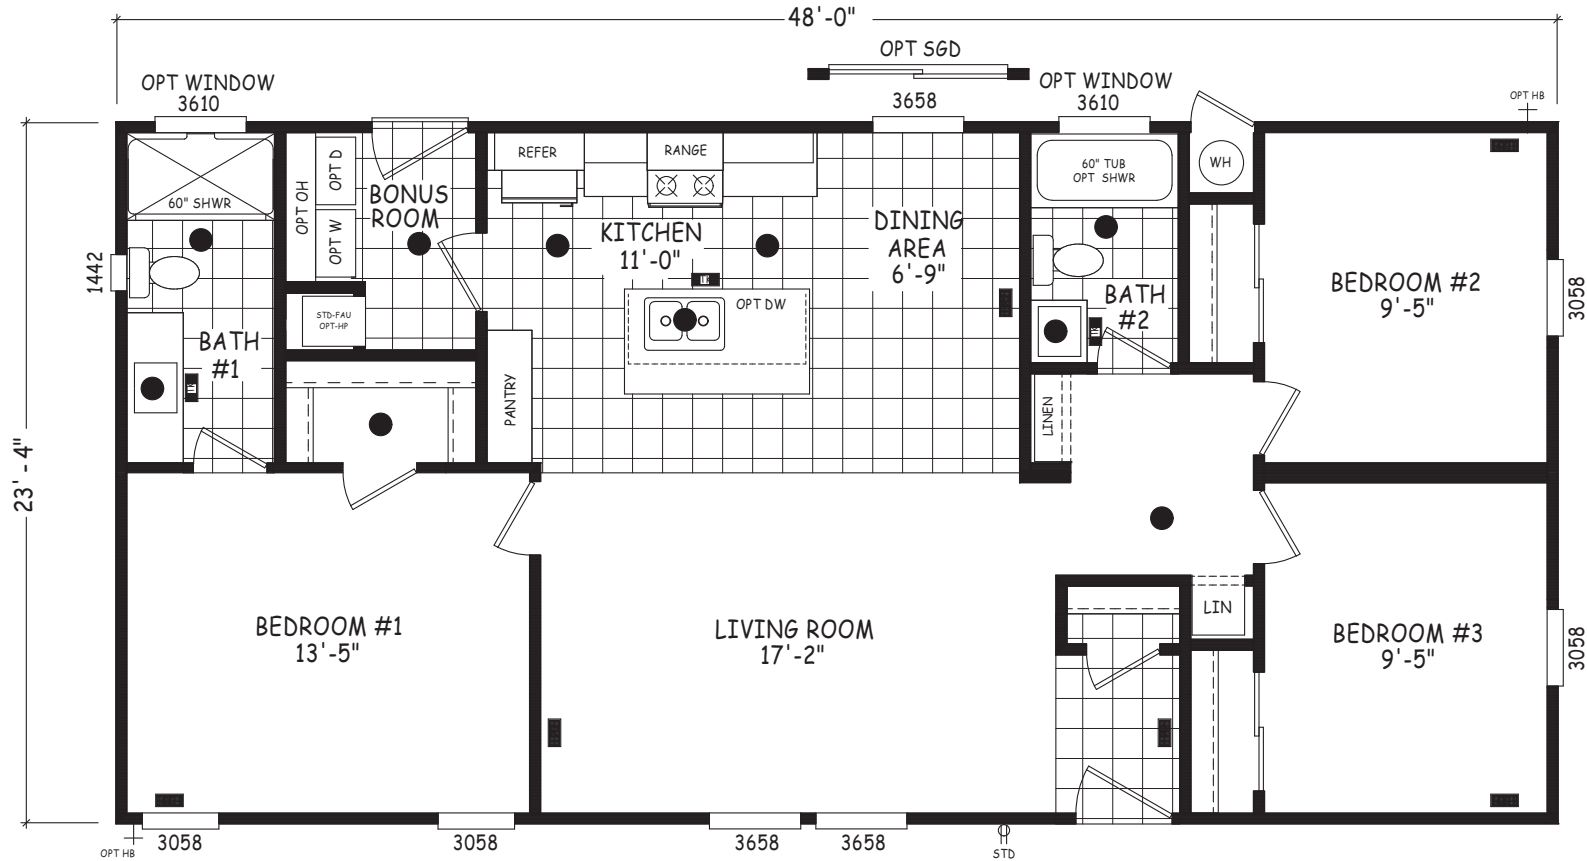

Yellow Leaf

Edge Series

1,120 SQ. FT. (Approximate) 3 Bedroom, 2 Bath

Last Updated: 4-30-24

FACTORY SELECT HOMES
8610 E. Main Street
Mesa, AZ 85207

FactorySelectMobileHomes.com | 1-800-670-1464

IMPORTANT: Alta Cima Corp reserves the right to modify, cancel or substitute products or features of this event at any time without prior notice or obligation. Pictures and other promotional materials are representative and may depict or contain floor plans, square footages, elevations, options, upgrades, extra design features, decorations, floor coverings, specialty light fixtures, custom paint and wall coverings, window treatments, landscaping, sound and alarm systems, furnishings, appliances, and other designer/decorator features and amenities that are not included as part of the home and/or may not be available at all locations. Home, pricing and community information is subject to change, and homes to prior sale, at any time without notice or obligation. ©2020 Alta Cima Corp. All rights reserved.