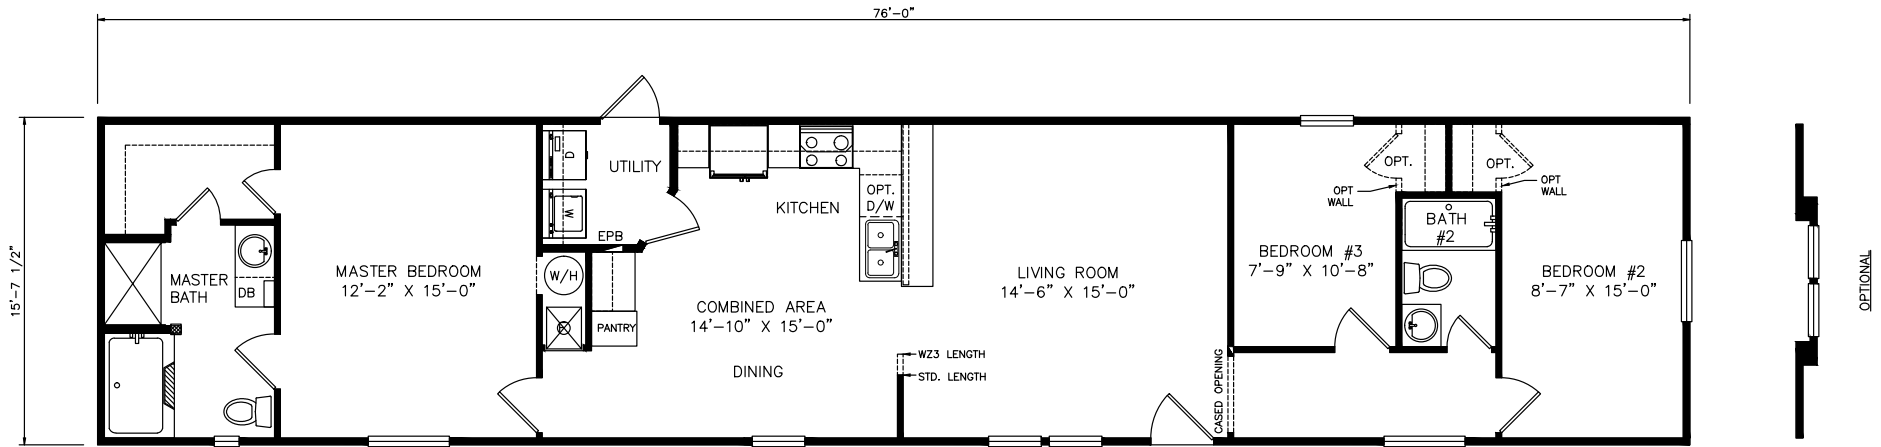

Yeso

Heritage Series - Single Section Series

1,193 SQ. FT. (Approximate) 3 Bedrooms, 2 Baths

Last Updated: 12-6-21

FACTORY SELECT HOMES

8610 E. Main Street
Mesa, AZ 85207

FactorySelectMobileHomes.com | 1-800-670-1464