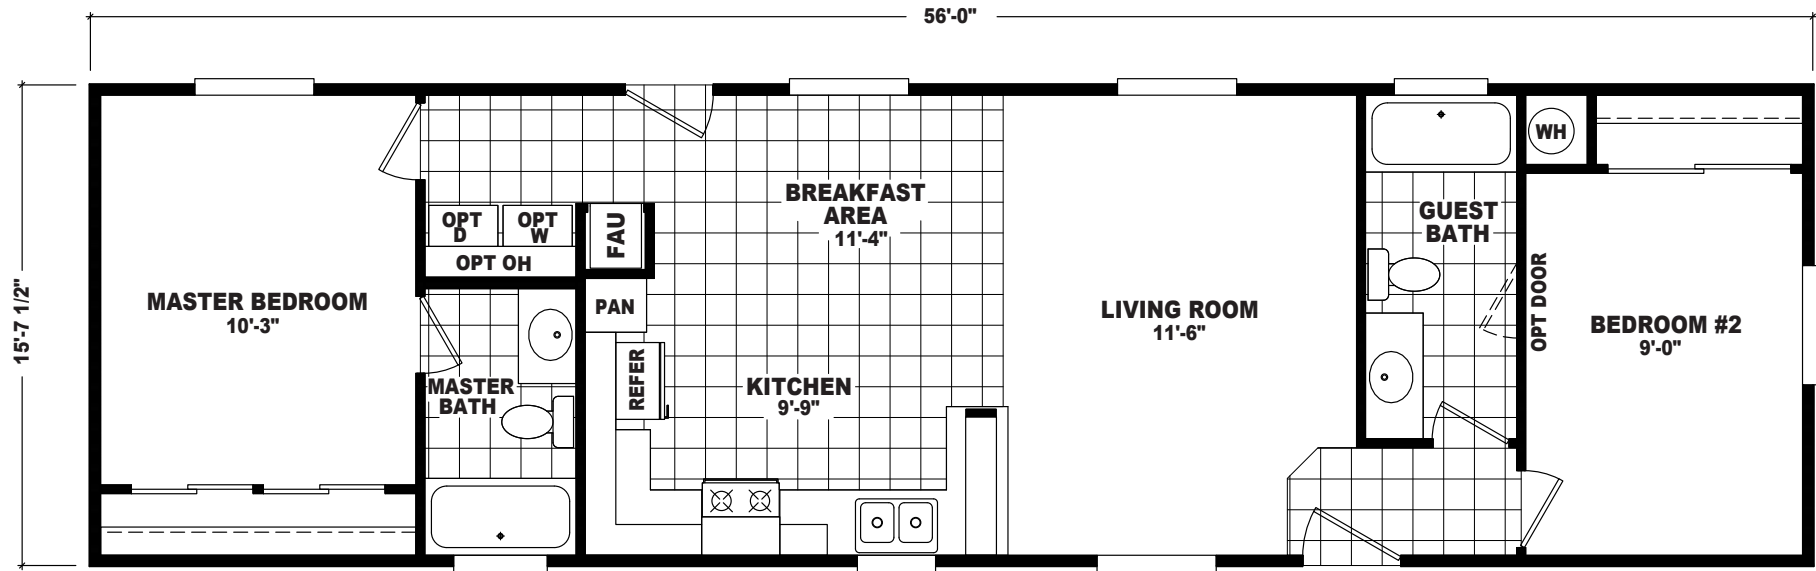

# Yuba

EP Single Section Series

875 SQ. FT. (Approximate) 2 Bedroom, 2 Bath

Last Updated: 9-19-22