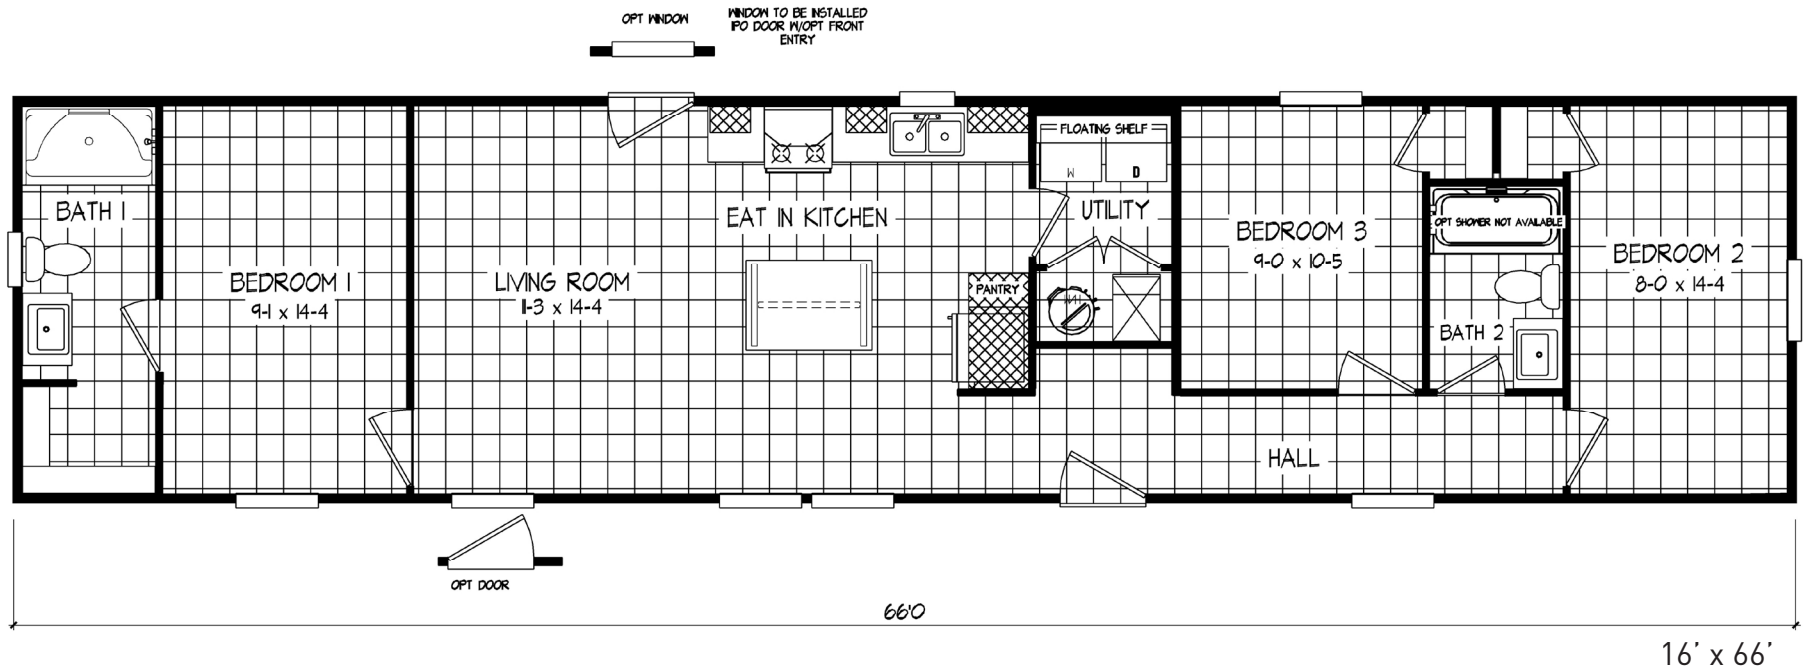

# Zeigler

Tempo Series - Single Section

990 SQ. FT. (Approximate) 3 Bedroom, 2 Bath

Last Updated: 10-30-23

**FACTORY SELECT HOMES**  
8610 E. Main Street  
Mesa, AZ 85207

**FactorySelectMobileHomes.com | 1-800-670-1464**