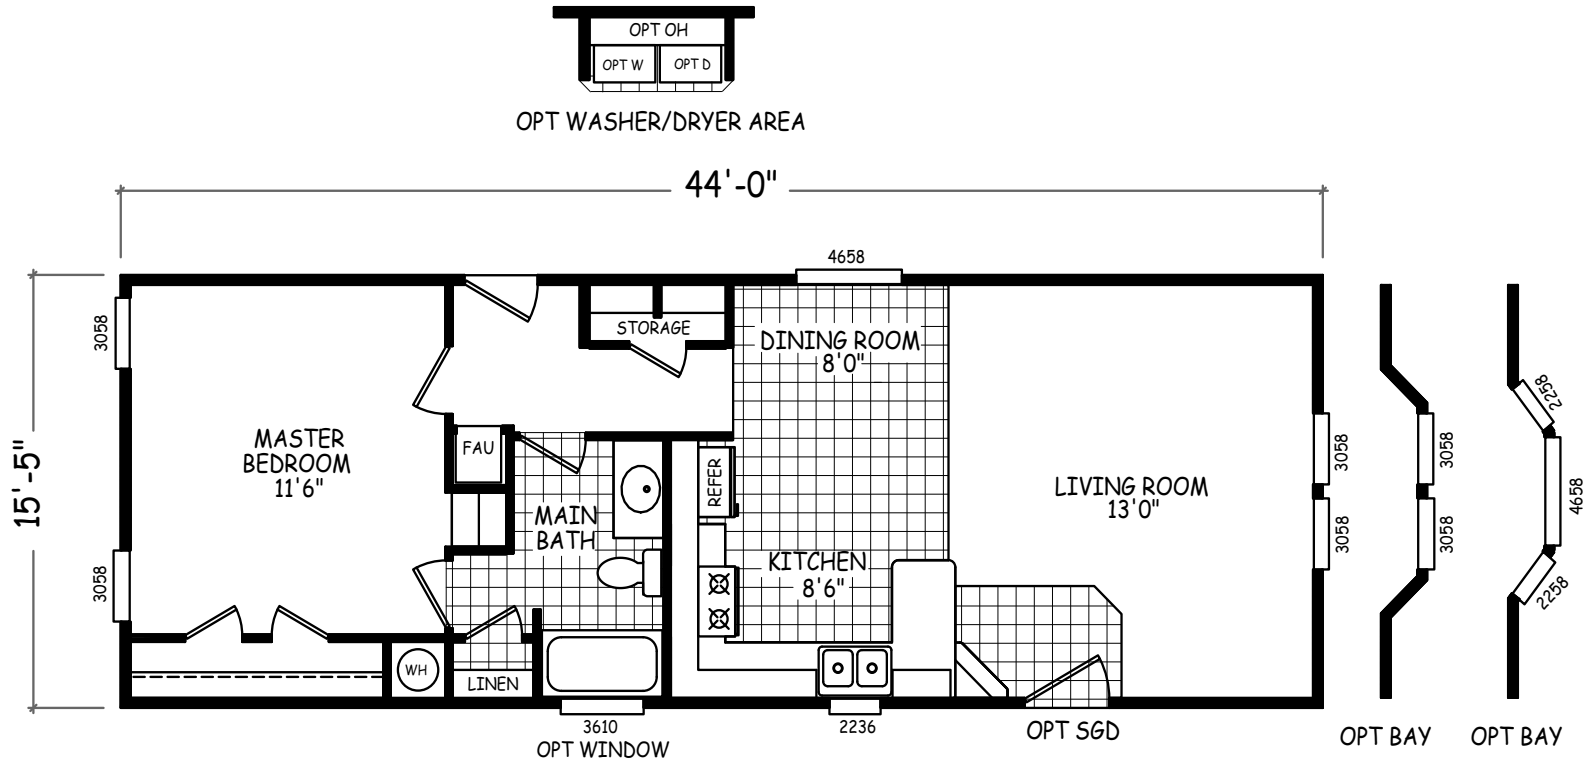

Amherst

GS Series

678 SQ. FT. (Approximate) 1 Bedroom, 1 Bath

Last Updated: 10-27-20

MOBILE HOMES ON MAIN
8355 E. Main Street
Mesa, AZ 85207

MobileHomesOnMain.com | 1-800-750-8796

IMPORTANT: Alta Cima Corp reserves the right to modify, cancel or substitute products or features of this event at any time without prior notice or obligation. Pictures and other promotional materials are representative and may depict or contain floor plans, square footages, elevations, options, upgrades, extra design features, decorations, floor coverings, specialty light fixtures, custom paint and wall coverings, window treatments, landscaping, sound and alarm systems, furnishings, appliances, and other designer/decorator features and amenities that are not included as part of the home and/or may not be available at all locations. Home, pricing and community information is subject to change, and homes to prior sale, at any time without notice or obligation. ©2020 Alta Cima Corp. All rights reserved.