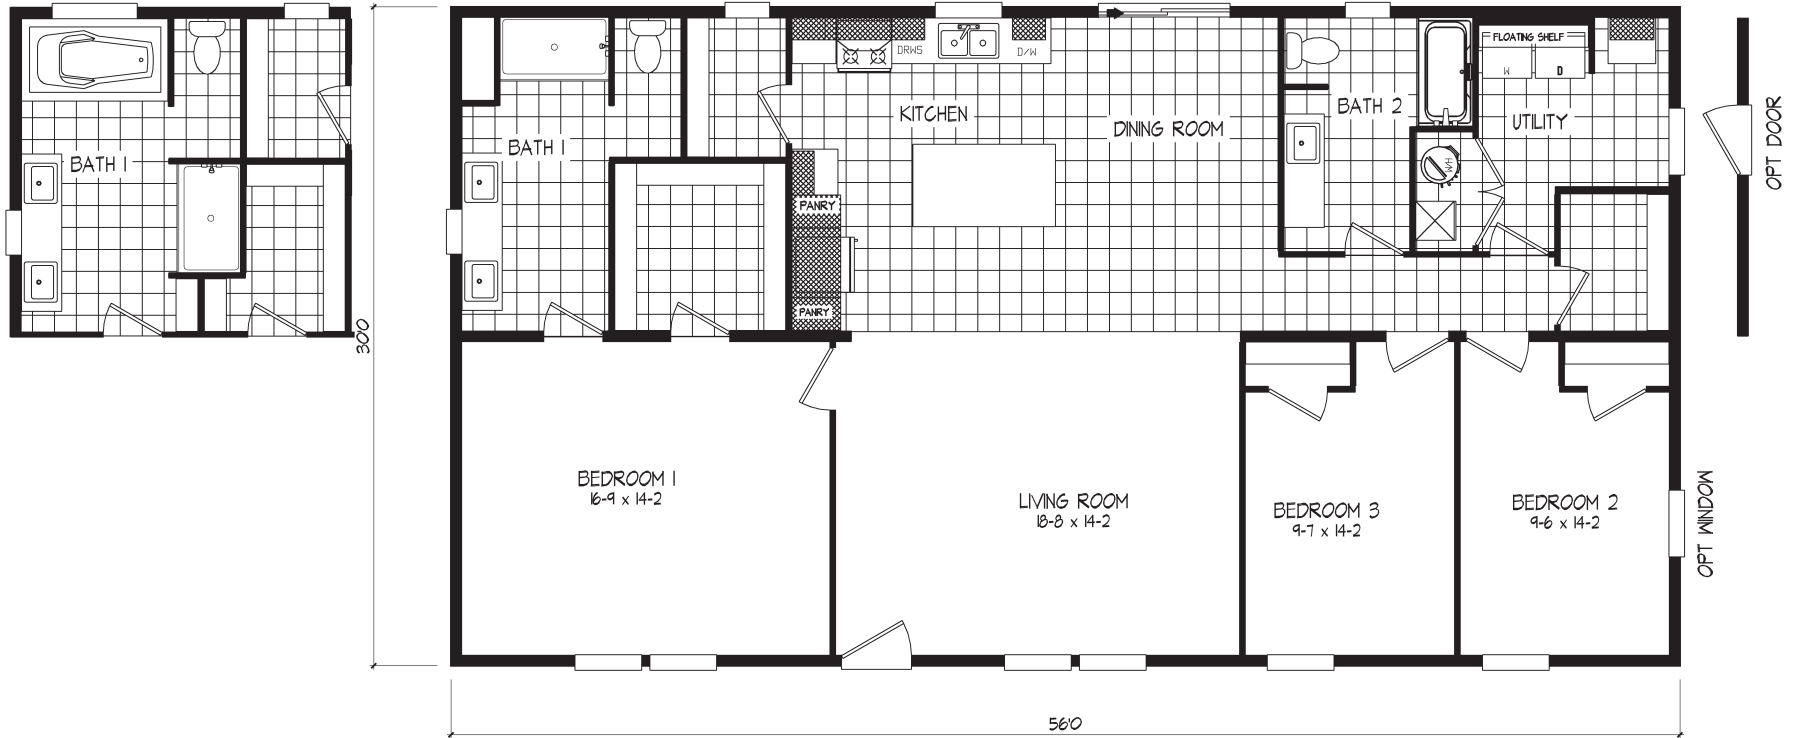

Arlie

The Harmony Series

1,680 SQ. FT. (Approximate) 3 Bedroom, 2 Bath

Last Updated: 8-29-24

MOBILE HOMES ON MAIN
8355 E. Main Street
Mesa, AZ 85207

MobileHomesOnMain.com | 1-800-750-8796

IMPORTANT: Alta Cima Corp reserves the right to modify, cancel or substitute products or features of this event at any time without prior notice or obligation. Pictures and other promotional materials are representative and may depict or contain floor plans, square footages, elevations, options, upgrades, extra design features, decorations, floor coverings, specialty light fixtures, custom paint and wall coverings, window treatments, landscaping, sound and alarm systems, furnishings, appliances, and other designer/decorator features and amenities that are not included as part of the home and/or may not be available at all locations. Home, pricing and community information is subject to change, and homes to prior sale, at any time without notice or obligation. ©2020 Alta Cima Corp. All rights reserved.