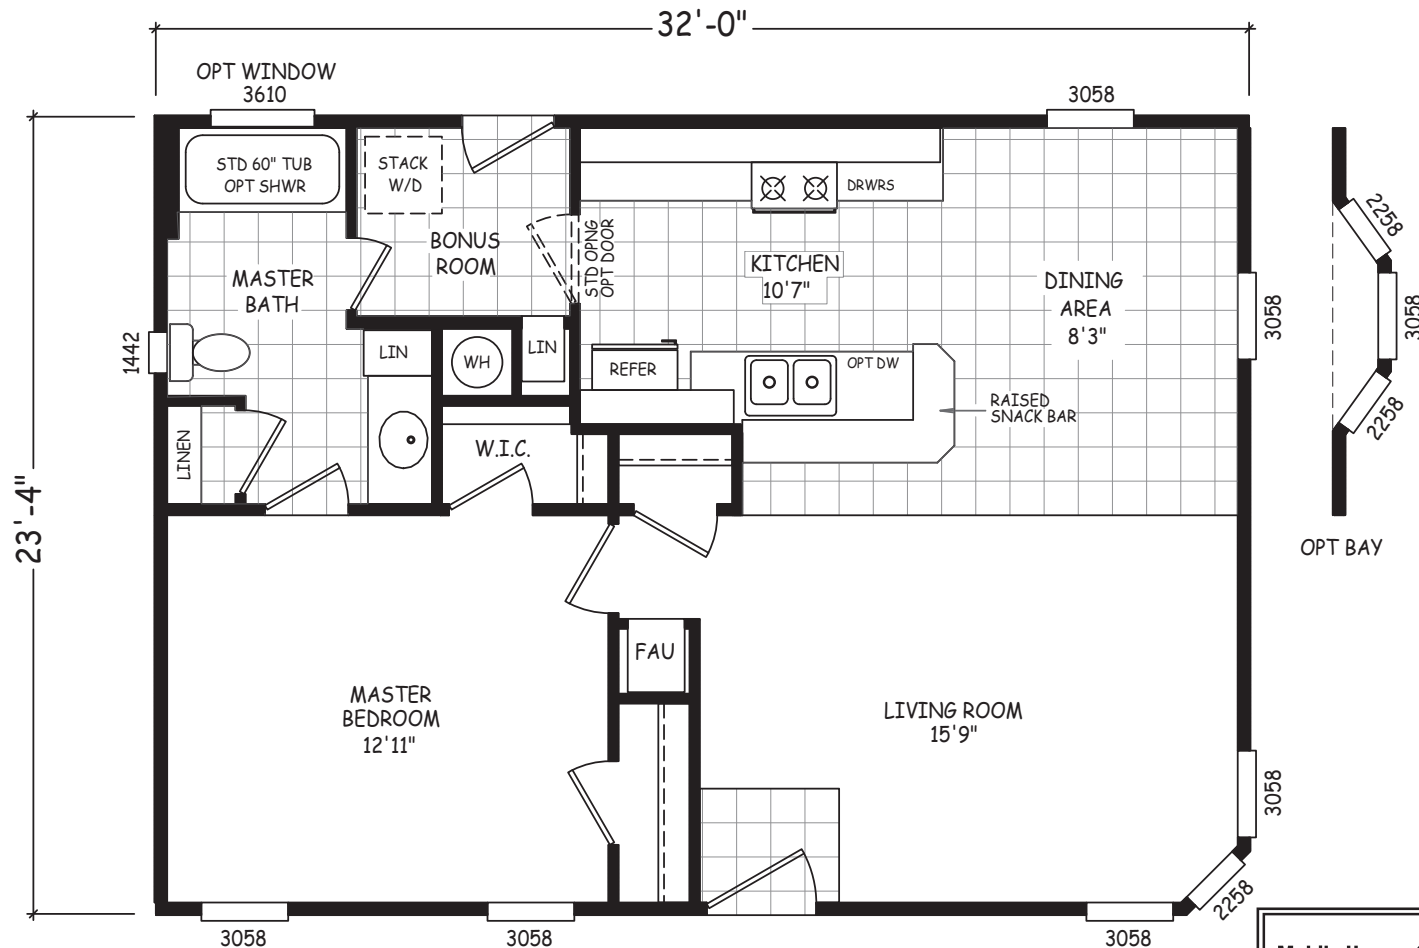

Asher

Landmark Series

Mobile Homes ON MAIN

1 Bedroom, 1 Bath
Approx. 747 Sq. Ft.

1-800-750-8796

www.MobileHomesOnMain.com

1-800-750-8796

www.MobileHomesOnMain.com