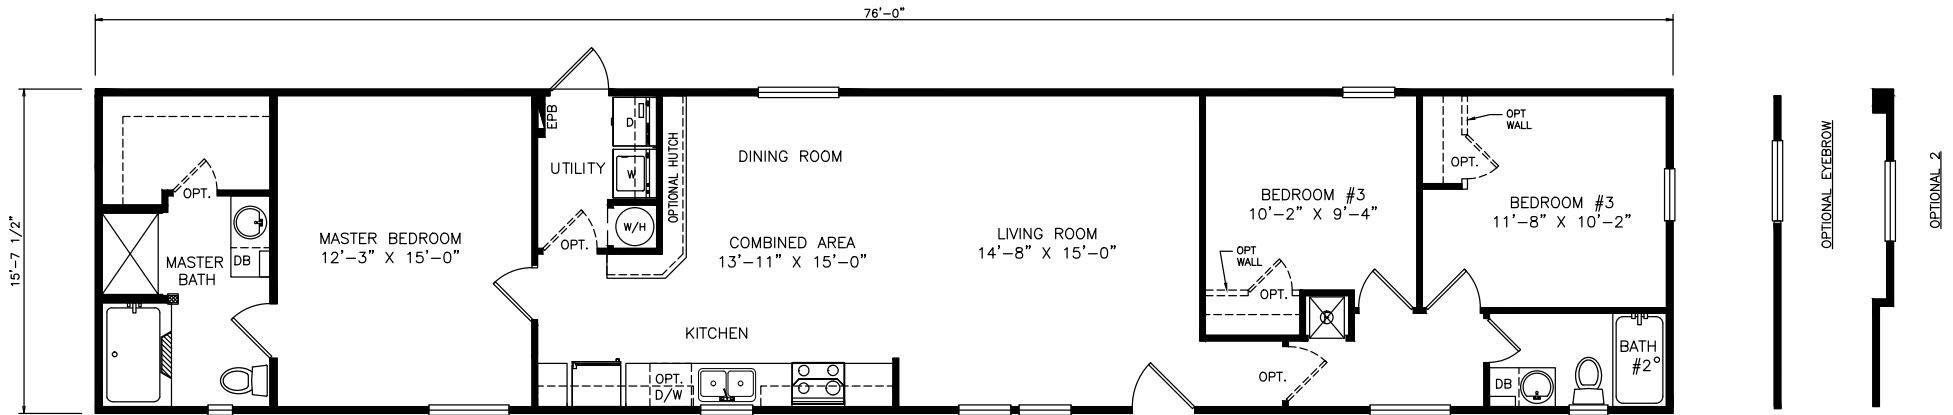

Barletta

Select Series - Single Section

1,193 SQ. FT. (Approximate) 3 Bedrooms, 2 Baths

Last Updated: 6-18-21

MOBILE HOMES ON MAIN
8355 E. Main Street
Mesa, AZ 85207

MobileHomesOnMain.com | 1-800-750-8796

IMPORTANT: Alta Cima Corp reserves the right to modify, cancel or substitute products or features of this event at any time without prior notice or obligation. Pictures and other promotional materials are representative and may depict or contain floor plans, square footages, elevations, options, upgrades, extra design features, decorations, floor coverings, specialty light fixtures, custom paint and wall coverings, window treatments, landscaping, sound and alarm systems, furnishings, appliances, and other designer/decorator features and amenities that are not included as part of the home and/or may not be available at all locations. Home, pricing and community information is subject to change, and homes to prior sale, at any time without notice or obligation. ©2020 Alta Cima Corp. All rights reserved.