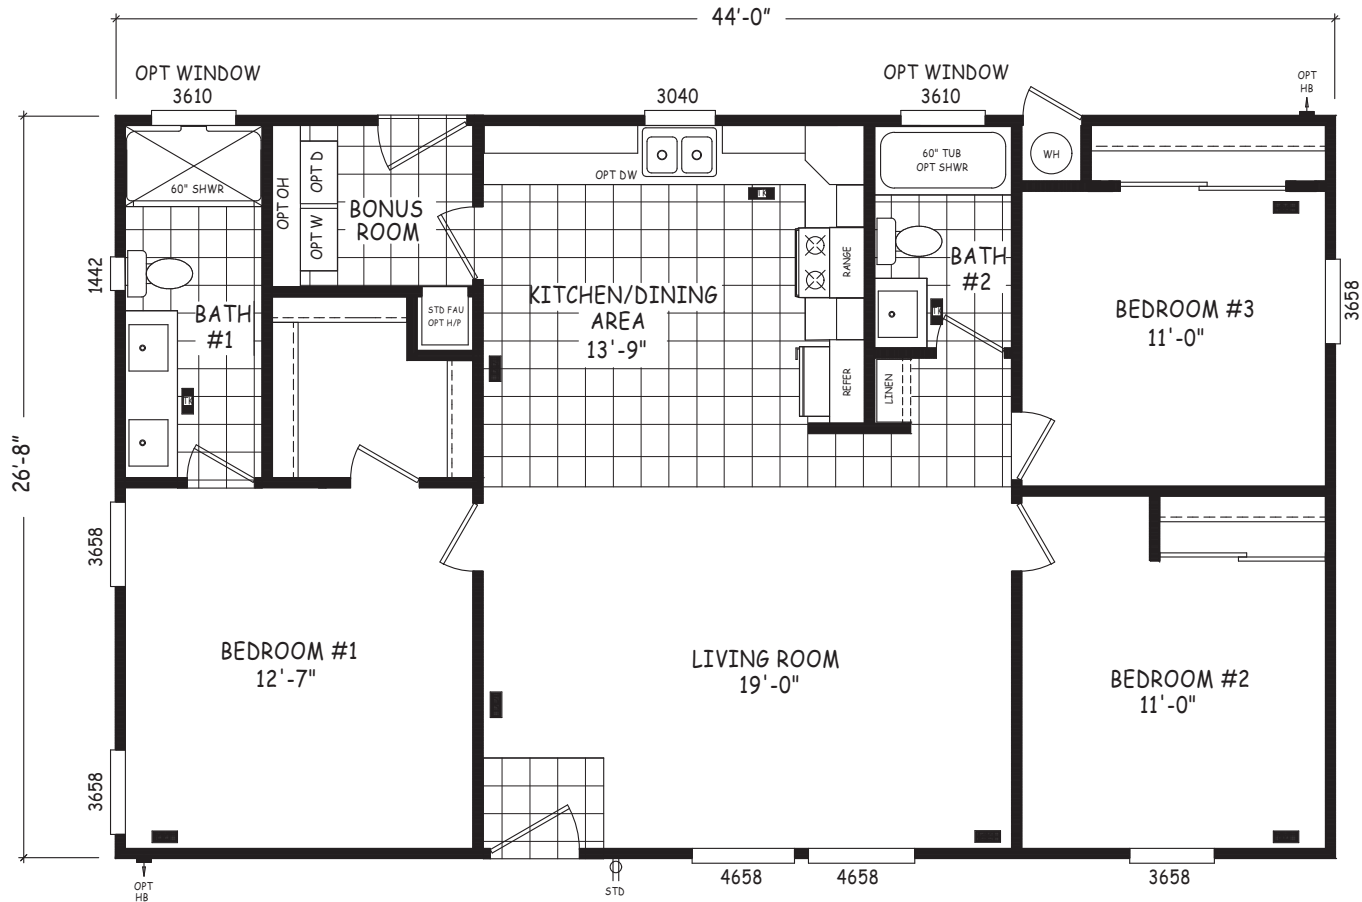

Boden

Edge Series

1,174 SQ. FT. (Approximate) 3 Bedroom, 2 Bath

Last Updated: 8-22-22

MOBILE HOMES ON MAIN
8355 E. Main Street
Mesa, AZ 85207

MobileHomesOnMain.com | 1-800-750-8796

IMPORTANT: Alta Cima Corp reserves the right to modify, cancel or substitute products or features of this event at any time without prior notice or obligation. Pictures and other promotional materials are representative and may depict or contain floor plans, square footages, elevations, options, upgrades, extra design features, decorations, floor coverings, specialty light fixtures, custom paint and wall coverings, window treatments, landscaping, sound and alarm systems, furnishings, appliances, and other designer/decorator features and amenities that are not included as part of the home and/or may not be available at all locations. Home, pricing and community information is subject to change, and homes to prior sale, at any time without notice or obligation. ©2020 Alta Cima Corp. All rights reserved.