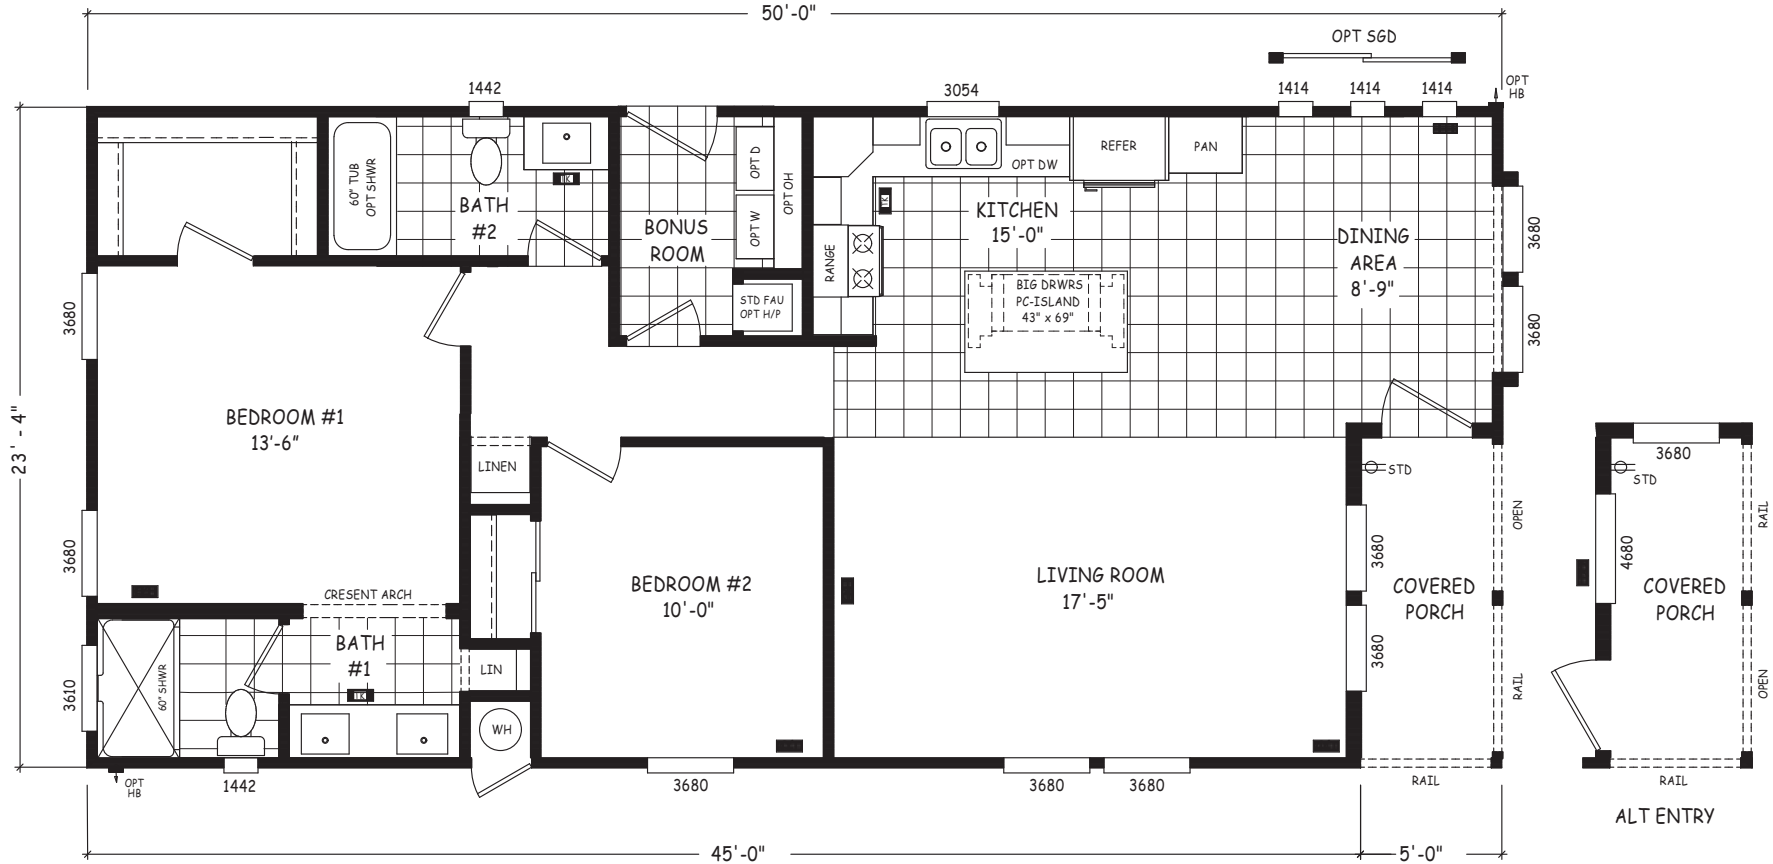

# Bunell

Pinnacle Series

1,172 SQ. FT. (Approximate) 2 Bedroom, 2 Bath

Last Updated: 8-22-22

**MOBILE HOMES ON MAIN**  
8355 E. Main Street  
Mesa, AZ 85207

**MobileHomesOnMain.com | 1-800-750-8796**

**IMPORTANT:** Alta Cima Corp reserves the right to modify, cancel or substitute products or features of this event at any time without prior notice or obligation. Pictures and other promotional materials are representative and may depict or contain floor plans, square footages, elevations, options, upgrades, extra design features, decorations, floor coverings, specialty light fixtures, custom paint and wall coverings, window treatments, landscaping, sound and alarm systems, furnishings, appliances, and other designer/decorator features and amenities that are not included as part of the home and/or may not be available at all locations. Home, pricing and community information is subject to change, and homes to prior sale, at any time without notice or obligation. ©2020 Alta Cima Corp. All rights reserved.