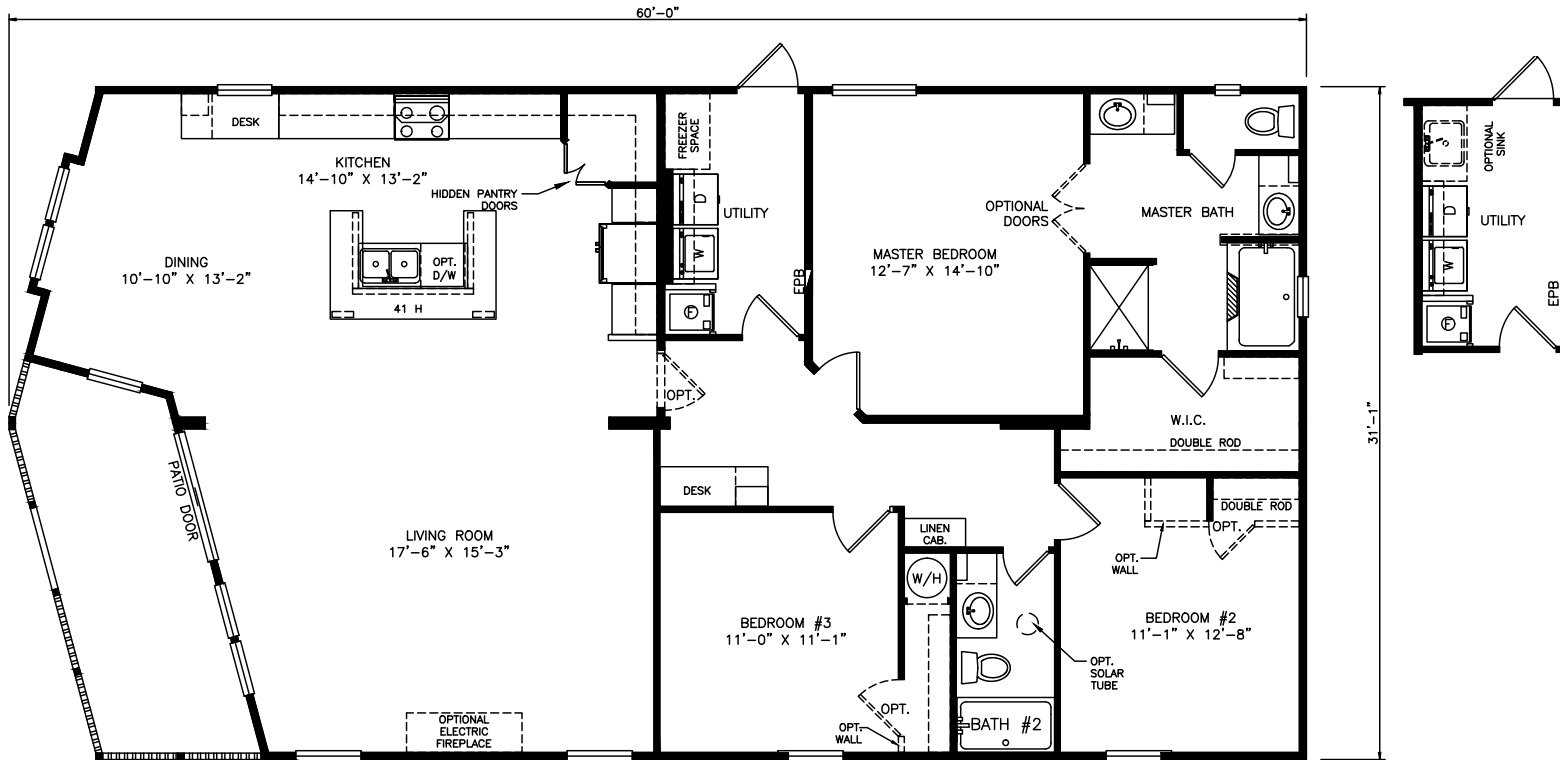

Carlisle

Heritage Series - Multi Section

1,678 SQ. FT. (Approximate) 3 Bedrooms, 2 Baths

Last Updated: 6-23-21

MOBILE HOMES ON MAIN
8355 E. Main Street
Mesa, AZ 85207

MobileHomesOnMain.com | 1-800-750-8796