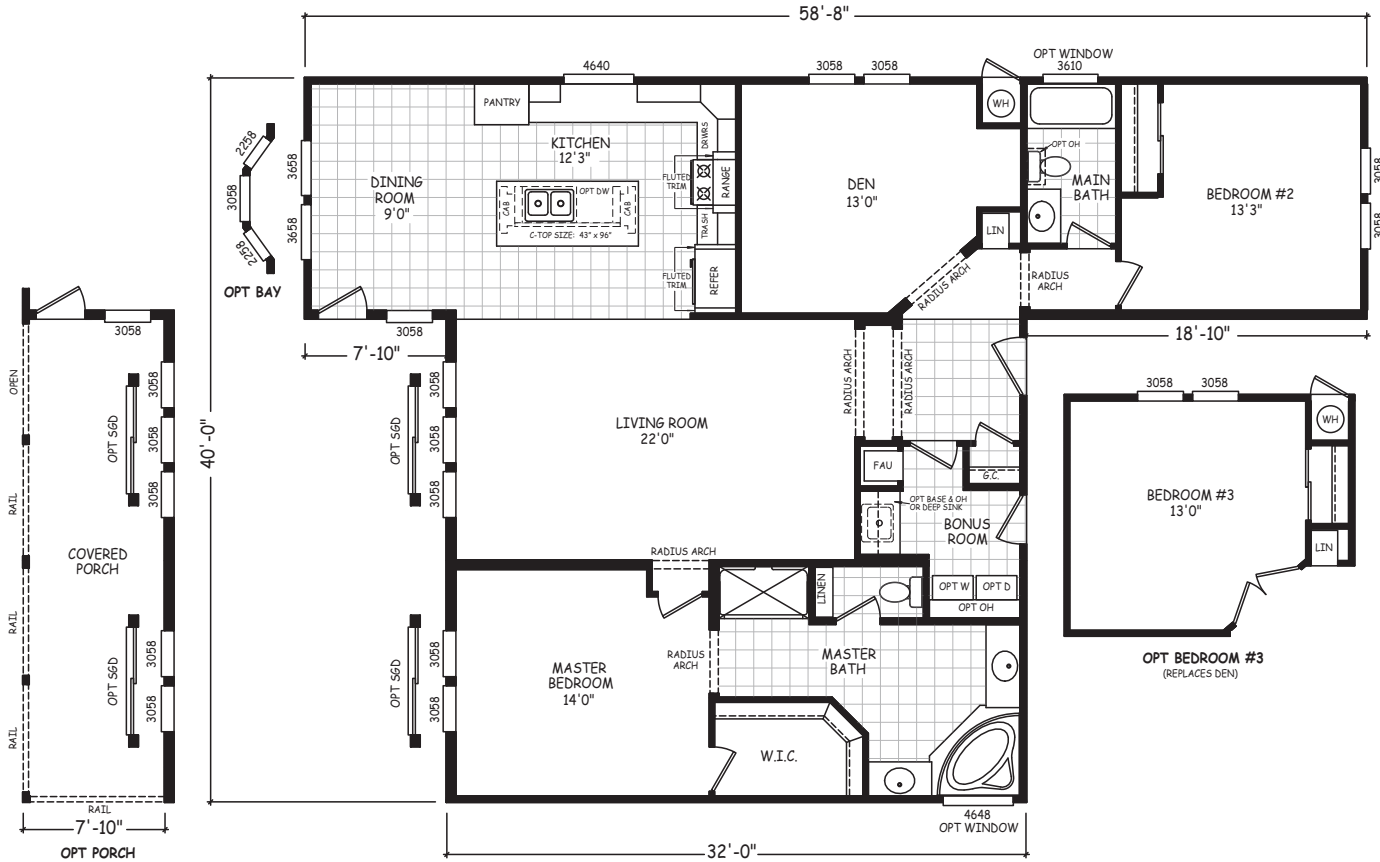

Castlefield

Desert Edge Series

Mobile Homes ON MAIN

3 Bedrooms, 2 Baths
Approx. 1,632 Sq. Ft.

1-800-750-8796

www.MobileHomesOnMain.com

1-800-750-8796

www.MobileHomesOnMain.com