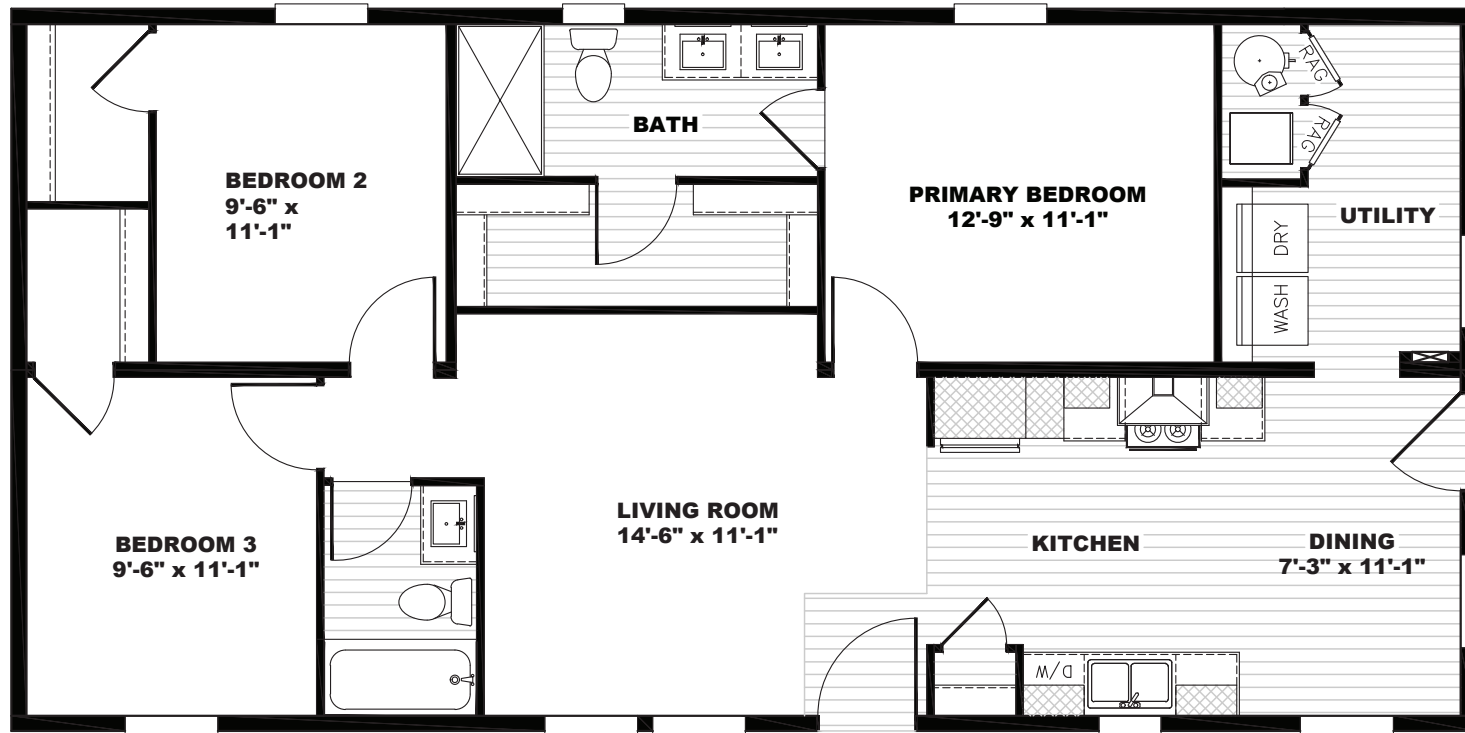

Dampton

Tempo Series - Multi Section

1,136 SQ. FT. (Approximate) 3 Bedroom, 2 Bath

Last Updated: 8-29-24

MOBILE HOMES ON MAIN
8355 E. Main Street
Mesa, AZ 85207

MobileHomesOnMain.com | 1-800-750-8796

IMPORTANT: Alta Cima Corp reserves the right to modify, cancel or substitute products or features of this event at any time without prior notice or obligation. Pictures and other promotional materials are representative and may depict or contain floor plans, square footages, elevations, options, upgrades, extra design features, decorations, floor coverings, specialty light fixtures, custom paint and wall coverings, window treatments, landscaping, sound and alarm systems, furnishings, appliances, and other designer/decorator features and amenities that are not included as part of the home and/or may not be available at all locations. Home, pricing and community information is subject to change, and homes to prior sale, at any time without notice or obligation. ©2020 Alta Cima Corp. All rights reserved.