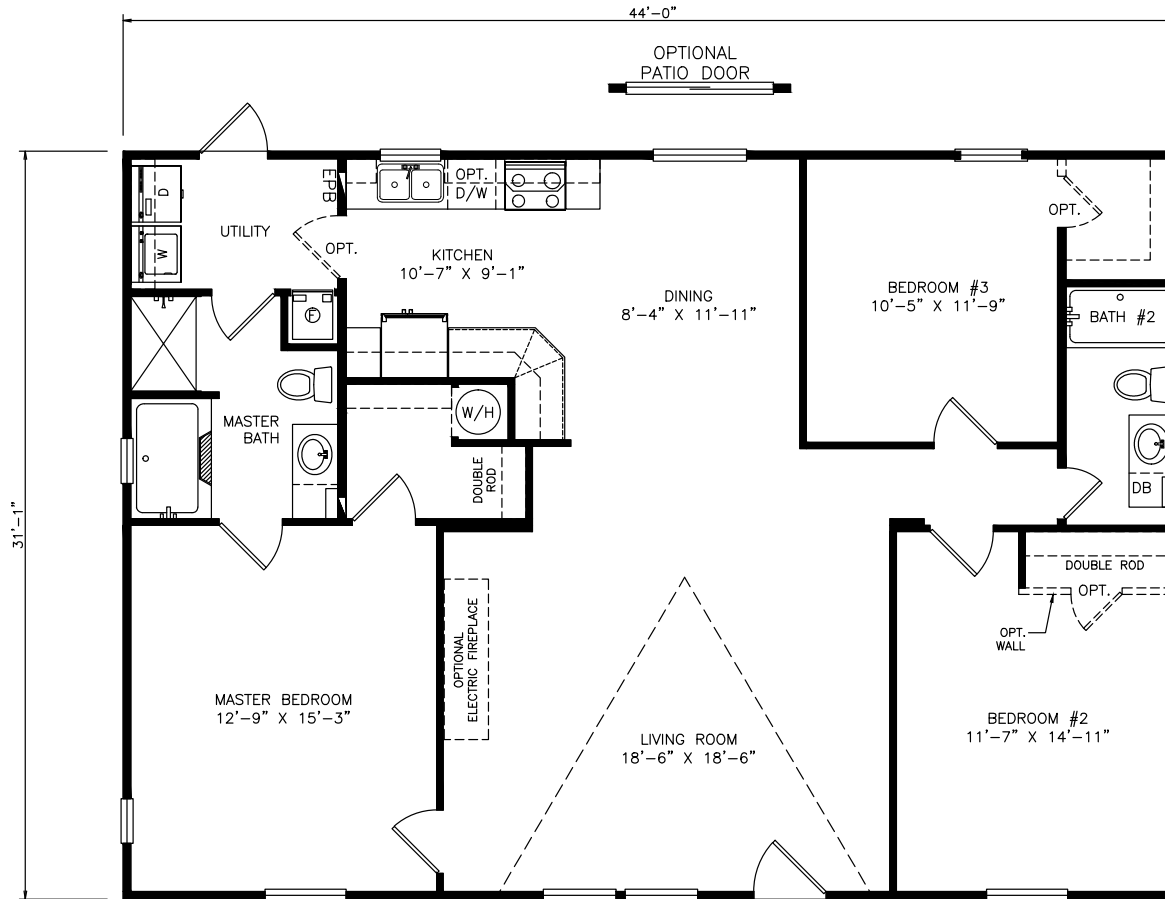

Darling

Classic Series - Multi Section

1,372 SQ. FT. (Approximate) 3 Bedrooms, 2 Baths

Last Updated: 6-16-21

MOBILE HOMES ON MAIN
8355 E. Main Street
Mesa, AZ 85207

MobileHomesOnMain.com | 1-800-750-8796

IMPORTANT: Alta Cima Corp reserves the right to modify, cancel or substitute products or features of this event at any time without prior notice or obligation. Pictures and other promotional materials are representative and may depict or contain floor plans, square footages, elevations, options, upgrades, extra design features, decorations, floor coverings, specialty light fixtures, custom paint and wall coverings, window treatments, landscaping, sound and alarm systems, furnishings, appliances, and other designer/decorator features and amenities that are not included as part of the home and/or may not be available at all locations. Home, pricing and community information is subject to change, and homes to prior sale, at any time without notice or obligation. ©2020 Alta Cima Corp. All rights reserved.