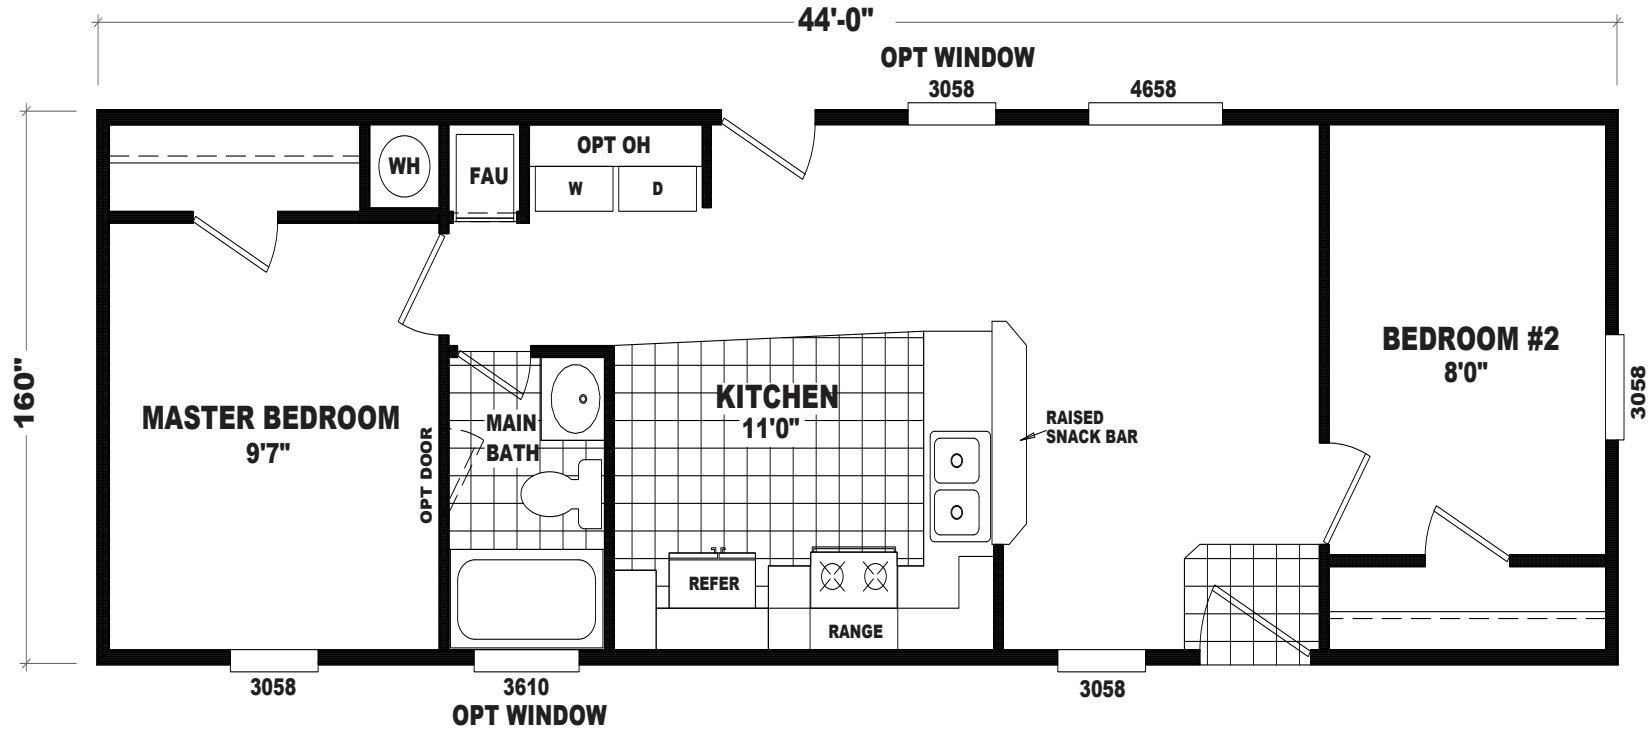

Decker

GS Series

587 SQ. FT. (Approximate) 2 Bedroom, 1 Bath

Last Updated: 10-27-20

MOBILE HOMES ON MAIN
8355 E. Main Street
Mesa, AZ 85207

MobileHomesOnMain.com | 1-800-750-8796

IMPORTANT: Alta Cima Corp reserves the right to modify, cancel or substitute products or features of this event at any time without prior notice or obligation. Pictures and other promotional materials are representative and may depict or contain floor plans, square footages, elevations, options, upgrades, extra design features, decorations, floor coverings, specialty light fixtures, custom paint and wall coverings, window treatments, landscaping, sound and alarm systems, furnishings, appliances, and other designer/decorator features and amenities that are not included as part of the home and/or may not be available at all locations. Home, pricing and community information is subject to change, and homes to prior sale, at any time without notice or obligation. ©2020 Alta Cima Corp. All rights reserved.