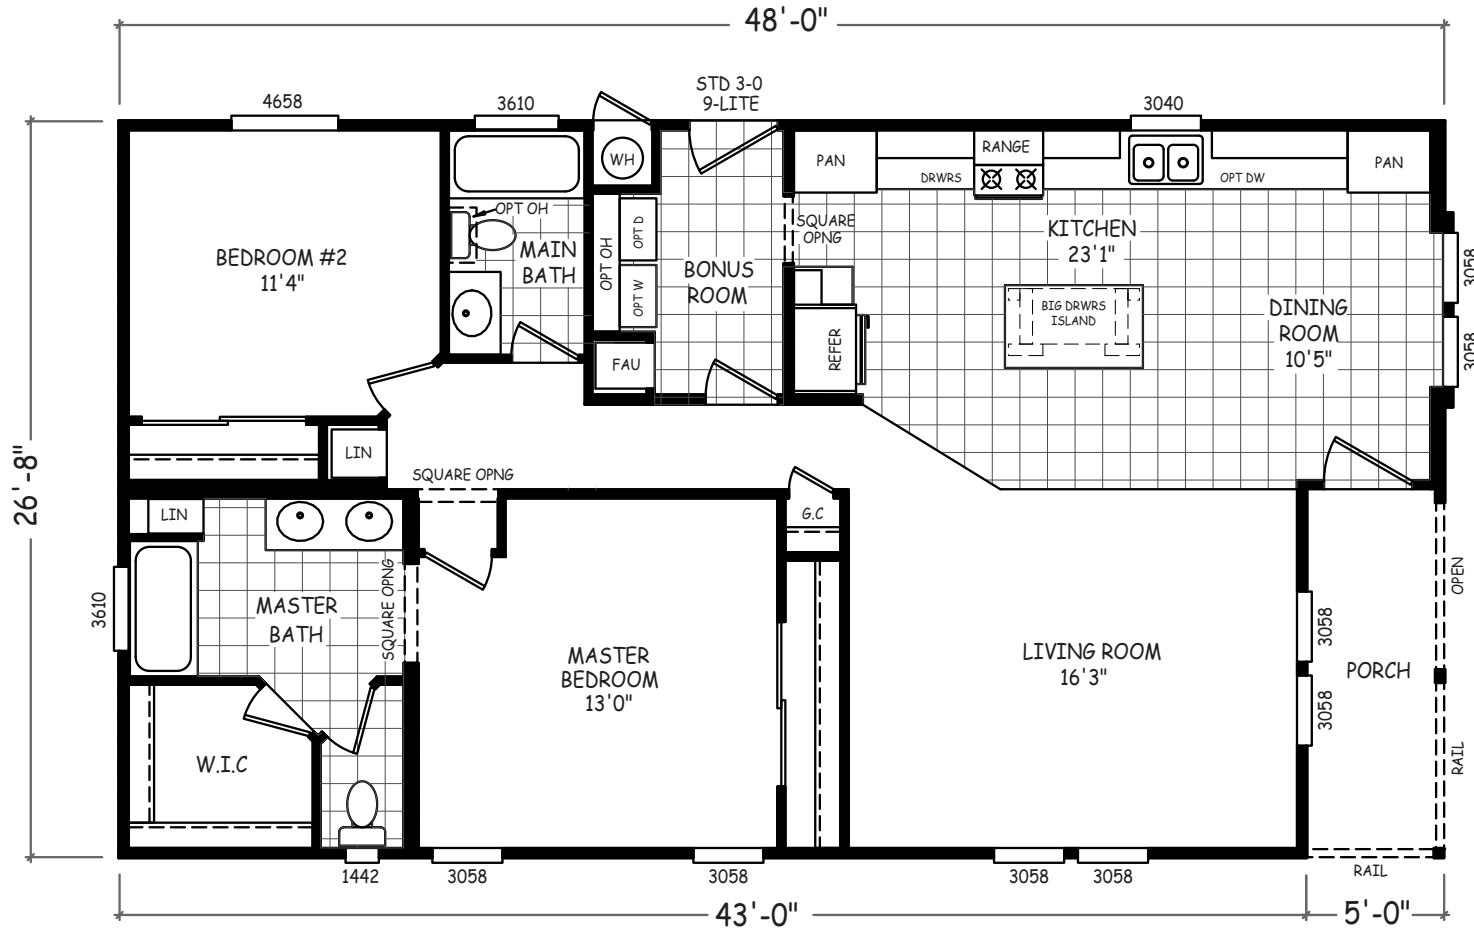

Galena

Sedona Ridge Series

Mobile Homes ON MAIN

2 Bedrooms, 2 Baths
Approx. 1,280 Sq. Ft.

1-800-750-8796

www.MobileHomesOnMain.com

1-800-750-8796

www.MobileHomesOnMain.com