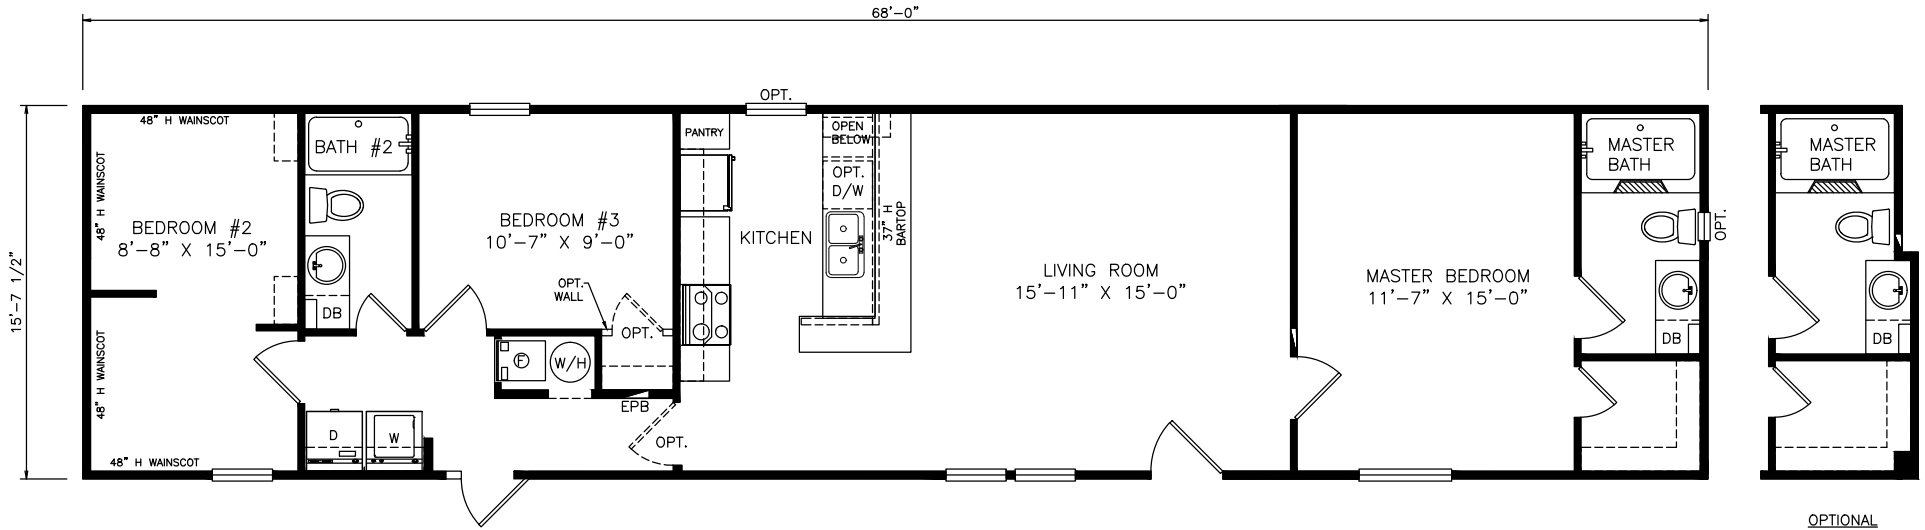

Gilchrist

Select Series - Single Section

1,068 SQ. FT. (Approximate) 3 Bedrooms, 2 Baths

Last Updated: 6-18-21

MOBILE HOMES ON MAIN
8355 E. Main Street
Mesa, AZ 85207

MobileHomesOnMain.com | 1-800-750-8796