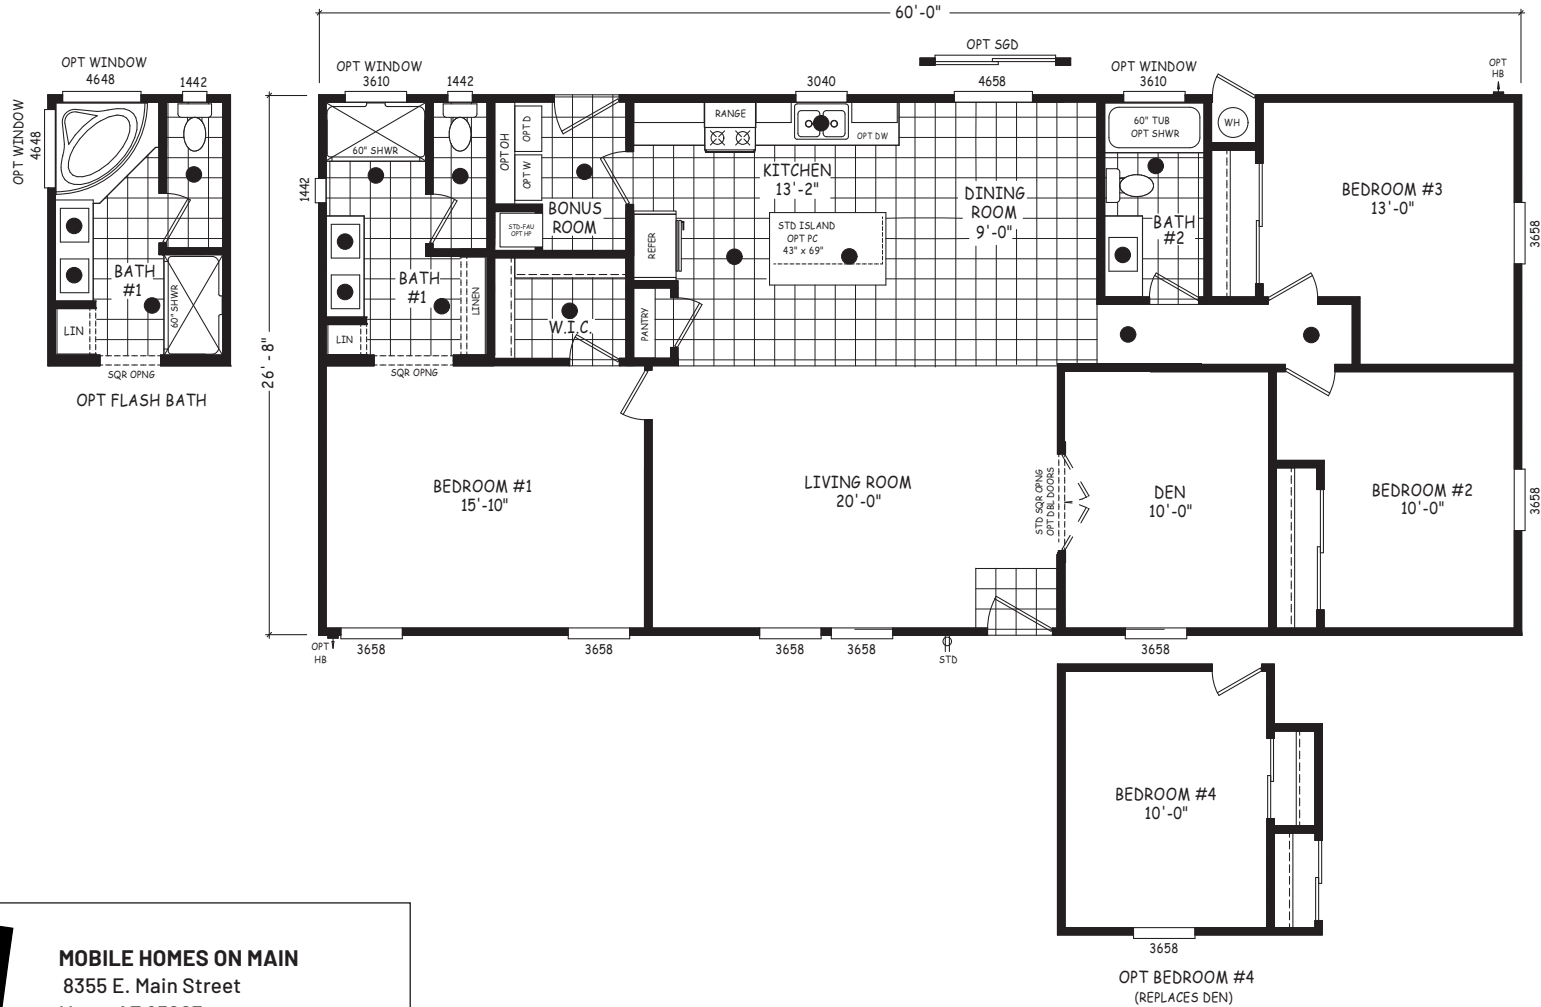

# Grady

Edge Series

1,600 SQ. FT. (Approximate) 3 Bedroom, 2 Bath

Last Updated: 7-24-24

**MOBILE HOMES ON MAIN**  
8355 E. Main Street  
Mesa, AZ 85207

**MobileHomesOnMain.com | 1-800-750-8796**

**IMPORTANT:** Alta Cima Corp reserves the right to modify, cancel or substitute products or features of this event at any time without prior notice or obligation. Pictures and other promotional materials are representative and may depict or contain floor plans, square footages, elevations, options, upgrades, extra design features, decorations, floor coverings, specialty light fixtures, custom paint and wall coverings, window treatments, landscaping, sound and alarm systems, furnishings, appliances, and other designer/decorator features and amenities that are not included as part of the home and/or may not be available at all locations. Home, pricing and community information is subject to change, and homes to prior sale, at any time without notice or obligation. ©2020 Alta Cima Corp. All rights reserved.