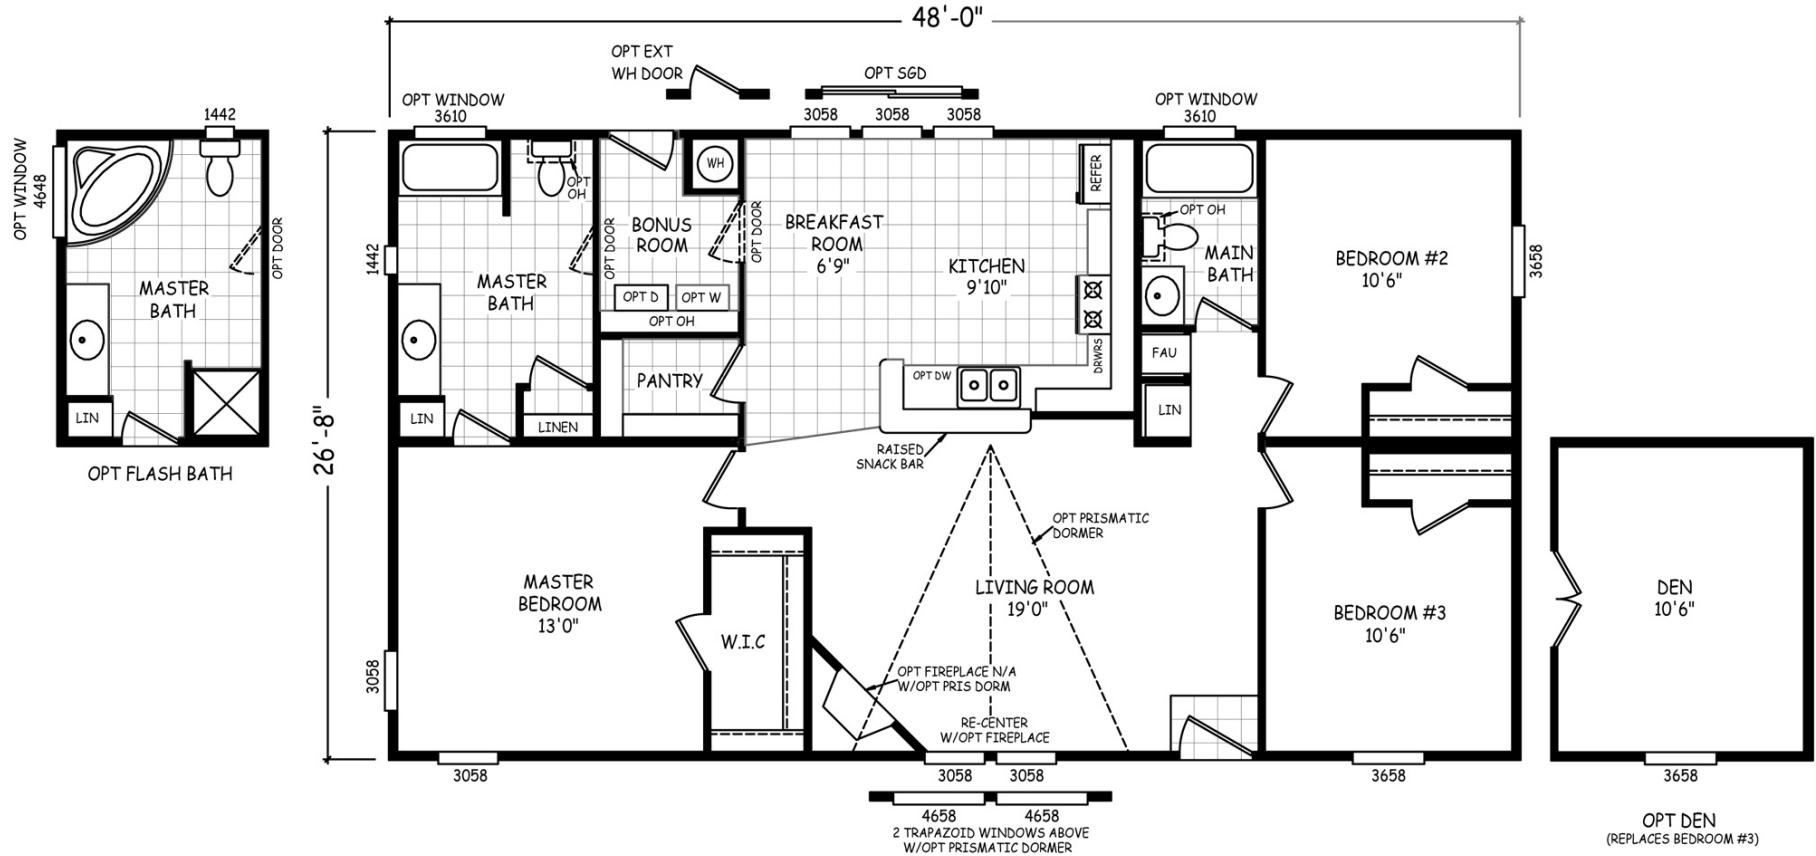

Isleta

GS Series

1,280 SQ. FT. (Approximate) 3 Bedrooms, 2 Baths

Last Updated: 3-16-22

MOBILE HOMES ON MAIN
8355 E. Main Street
Mesa, AZ 85207

MobileHomesOnMain.com | 1-800-750-8796

IMPORTANT: Alta Cima Corp reserves the right to modify, cancel or substitute products or features of this event at any time without prior notice or obligation. Pictures and other promotional materials are representative and may depict or contain floor plans, square footages, elevations, options, upgrades, extra design features, decorations, floor coverings, specialty light fixtures, custom paint and wall coverings, window treatments, landscaping, sound and alarm systems, furnishings, appliances, and other designer/decorator features and amenities that are not included as part of the home and/or may not be available at all locations. Home, pricing and community information is subject to change, and homes to prior sale, at any time without notice or obligation. ©2020 Alta Cima Corp. All rights reserved.