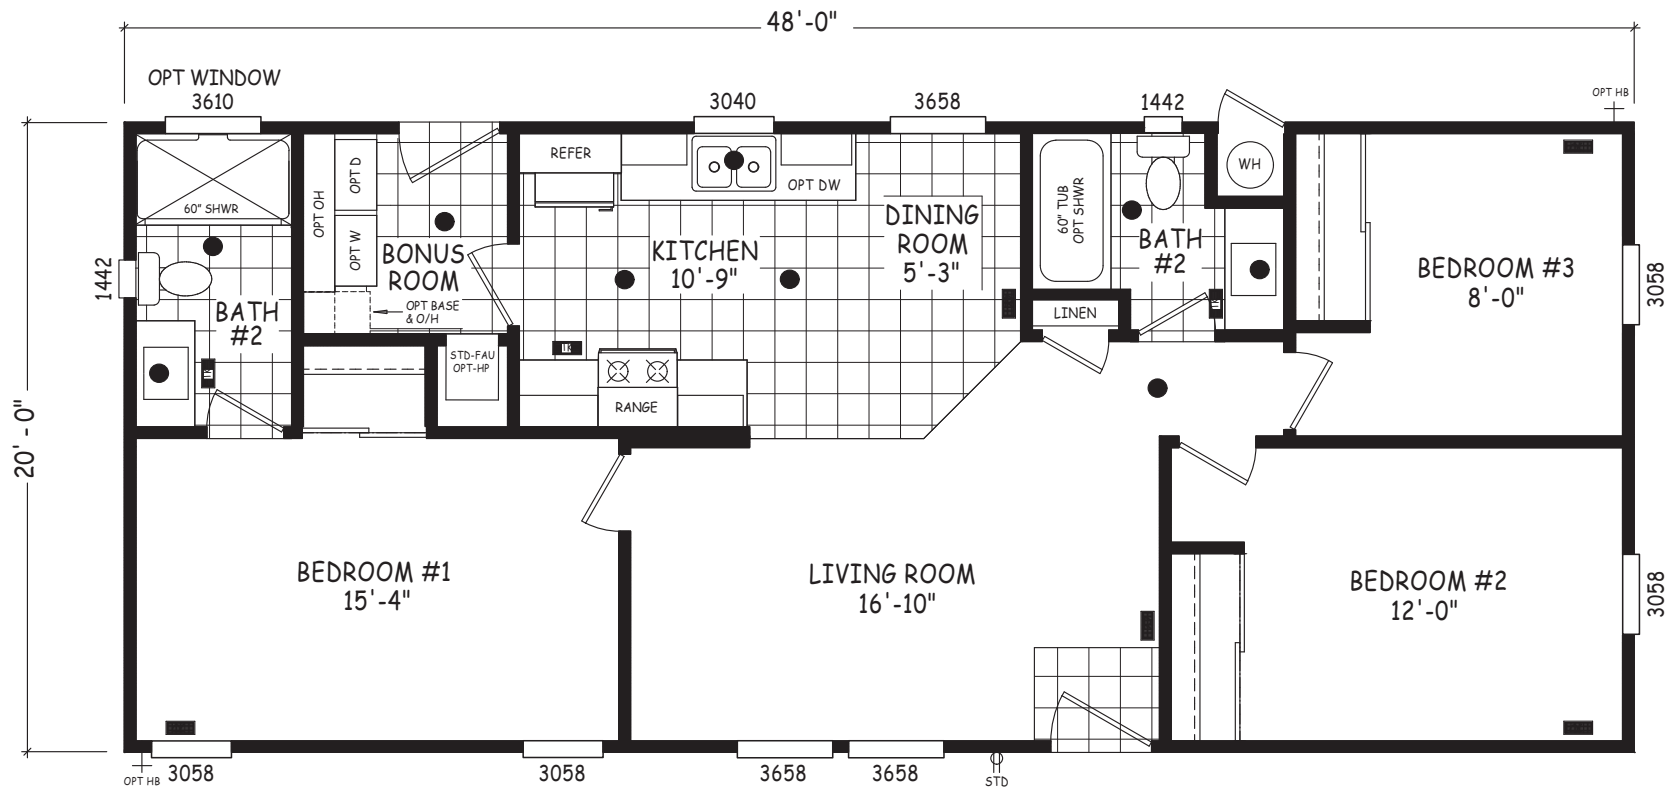

# Jade Creek

Edge Series

960 SQ. FT. (Approximate) 3 Bedroom, 2 Bath

Last Updated: 5-21-24

**MOBILE HOMES ON MAIN**  
8355 E. Main Street  
Mesa, AZ 85207

**MobileHomesOnMain.com | 1-800-750-8796**

**IMPORTANT:** Alta Cima Corp reserves the right to modify, cancel or substitute products or features of this event at any time without prior notice or obligation. Pictures and other promotional materials are representative and may depict or contain floor plans, square footages, elevations, options, upgrades, extra design features, decorations, floor coverings, specialty light fixtures, custom paint and wall coverings, window treatments, landscaping, sound and alarm systems, furnishings, appliances, and other designer/decorator features and amenities that are not included as part of the home and/or may not be available at all locations. Home, pricing and community information is subject to change, and homes to prior sale, at any time without notice or obligation. ©2020 Alta Cima Corp. All rights reserved.