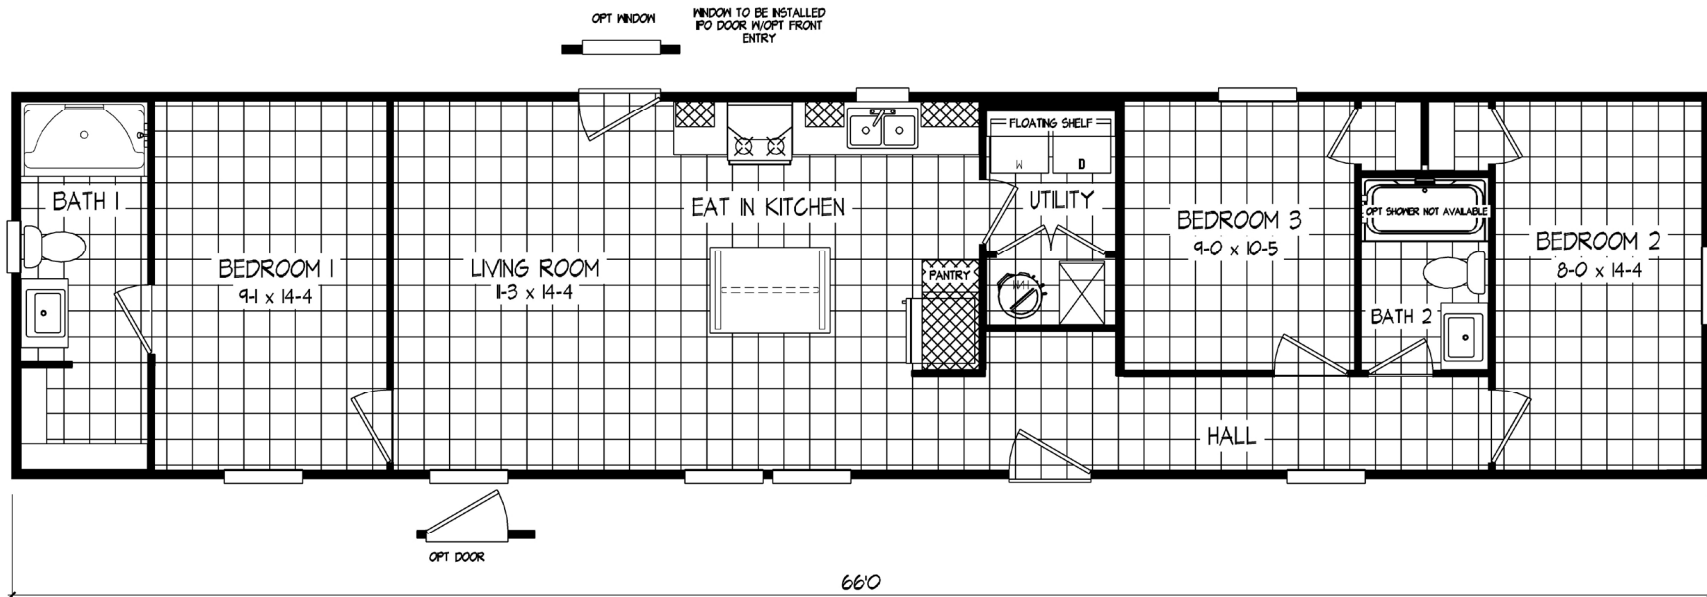

# Laureles

Tempo Series - Single Section

990 SQ. FT. (Approximate) 3 Bedroom, 2 Bath

Last Updated: 8-29-24

**MOBILE HOMES ON MAIN**  
8355 E. Main Street  
Mesa, AZ 85207

**MobileHomesOnMain.com | 1-800-750-8796**