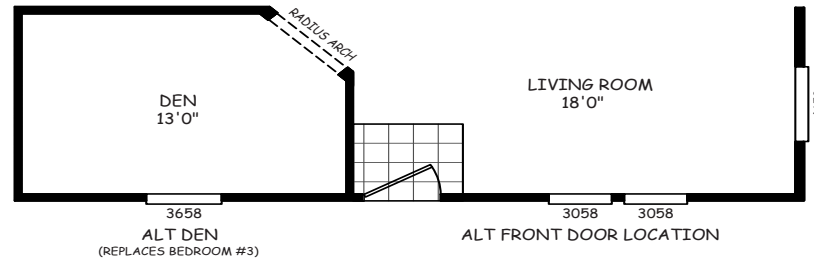

# Lincolville

GS Series

1,100 SQ. FT. (Approximate) 3 Bedroom, 2 Bath

Last Updated: 10-30-20

**MOBILE HOMES ON MAIN**  
8355 E. Main Street  
Mesa, AZ 85207

**MobileHomesOnMain.com | 1-800-750-8796**

**IMPORTANT:** Alta Cima Corp reserves the right to modify, cancel or substitute products or features of this event at any time without prior notice or obligation. Pictures and other promotional materials are representative and may depict or contain floor plans, square footages, elevations, options, upgrades, extra design features, decorations, floor coverings, specialty light fixtures, custom paint and wall coverings, window treatments, landscaping, sound and alarm systems, furnishings, appliances, and other designer/decorator features and amenities that are not included as part of the home and/or may not be available at all locations. Home, pricing and community information is subject to change, and homes to prior sale, at any time without notice or obligation. ©2020 Alta Cima Corp. All rights reserved.