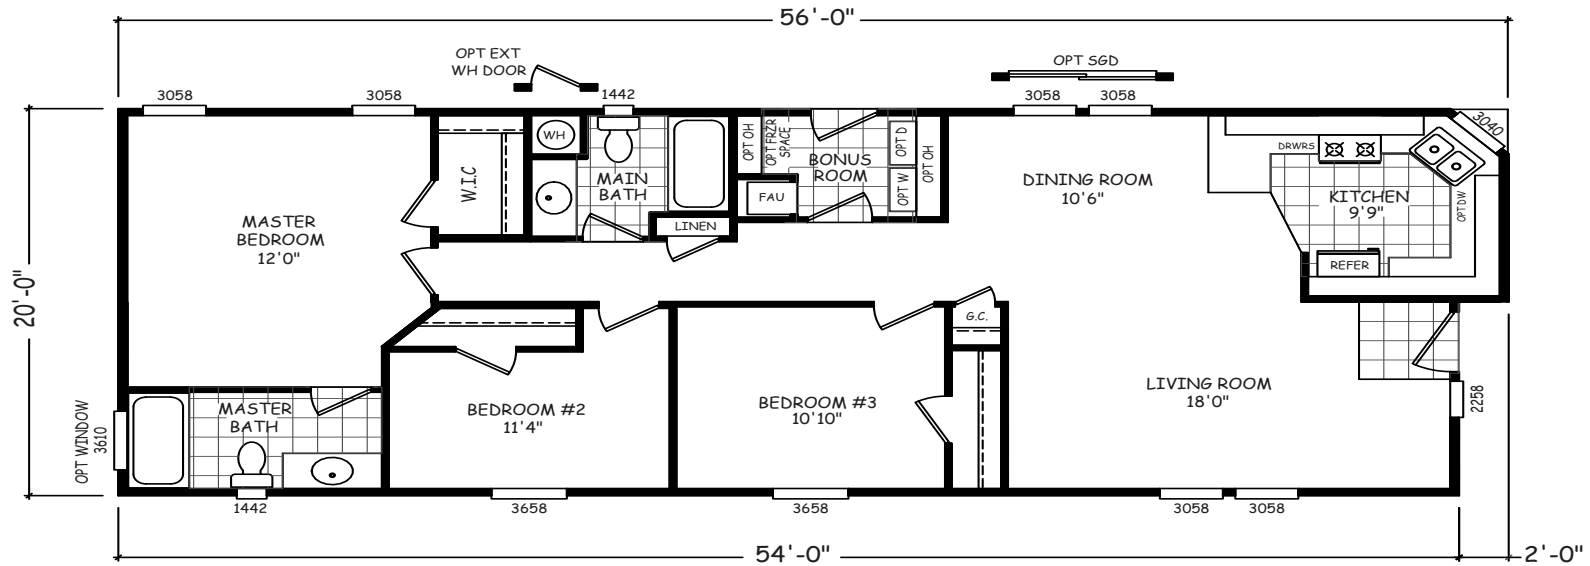

# Lincolville

GS Series

1,100 SQ. FT. (Approximate) 3 Bedroom, 2 Bath

Last Updated: 10-30-20

**MOBILE HOMES ON MAIN**  
8355 E. Main Street  
Mesa, AZ 85207

**MobileHomesOnMain.com | 1-800-750-8796**

**IMPORTANT:** Alta Cima Corp reserves the right to modify, cancel or substitute products or features of this event at any time without prior notice or obligation. Pictures and other promotional materials are representative and may depict or contain floor plans, square footages, elevations, options, upgrades, extra design features, decorations, floor coverings, specialty light fixtures, custom paint and wall coverings, window treatments, landscaping, sound and alarm systems, furnishings, appliances, and other designer/decorator features and amenities that are not included as part of the home and/or may not be available at all locations. Home, pricing and community information is subject to change, and homes to prior sale, at any time without notice or obligation. ©2020 Alta Cima Corp. All rights reserved.