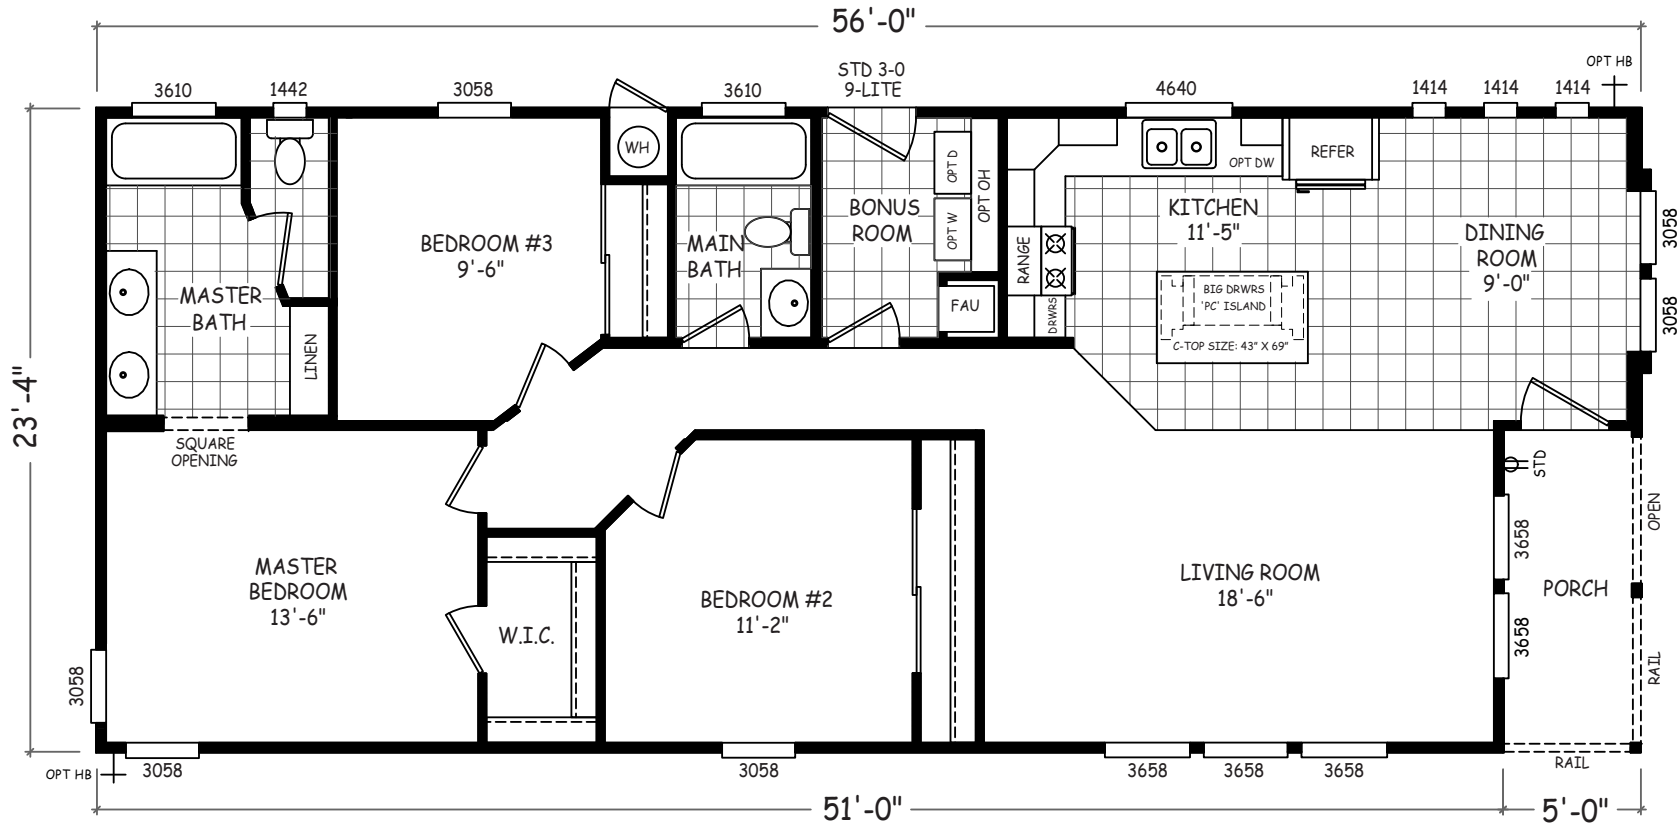

Lucknow

Sedona Ridge Classic Series

1,306 SQ. FT. (Approximate) 3 Bedroom, 2 Bath

Last Updated: 5-21-24

MOBILE HOMES ON MAIN
8355 E. Main Street
Mesa, AZ 85207

MobileHomesOnMain.com | 1-800-750-8796

IMPORTANT: Alta Cima Corp reserves the right to modify, cancel or substitute products or features of this event at any time without prior notice or obligation. Pictures and other promotional materials are representative and may depict or contain floor plans, square footages, elevations, options, upgrades, extra design features, decorations, floor coverings, specialty light fixtures, custom paint and wall coverings, window treatments, landscaping, sound and alarm systems, furnishings, appliances, and other designer/decorator features and amenities that are not included as part of the home and/or may not be available at all locations. Home, pricing and community information is subject to change, and homes to prior sale, at any time without notice or obligation. ©2020 Alta Cima Corp. All rights reserved.