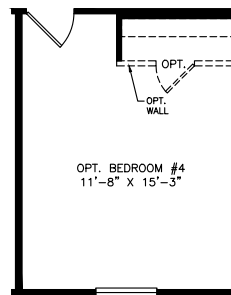

Luna Park

Classic Series - Multi Section

1,746 SQ. FT. (Approximate) 3 Bedrooms, 2 Baths

Last Updated: 6-16-21

MOBILE HOMES ON MAIN
8355 E. Main Street
Mesa, AZ 85207

MobileHomesOnMain.com | 1-800-750-8796