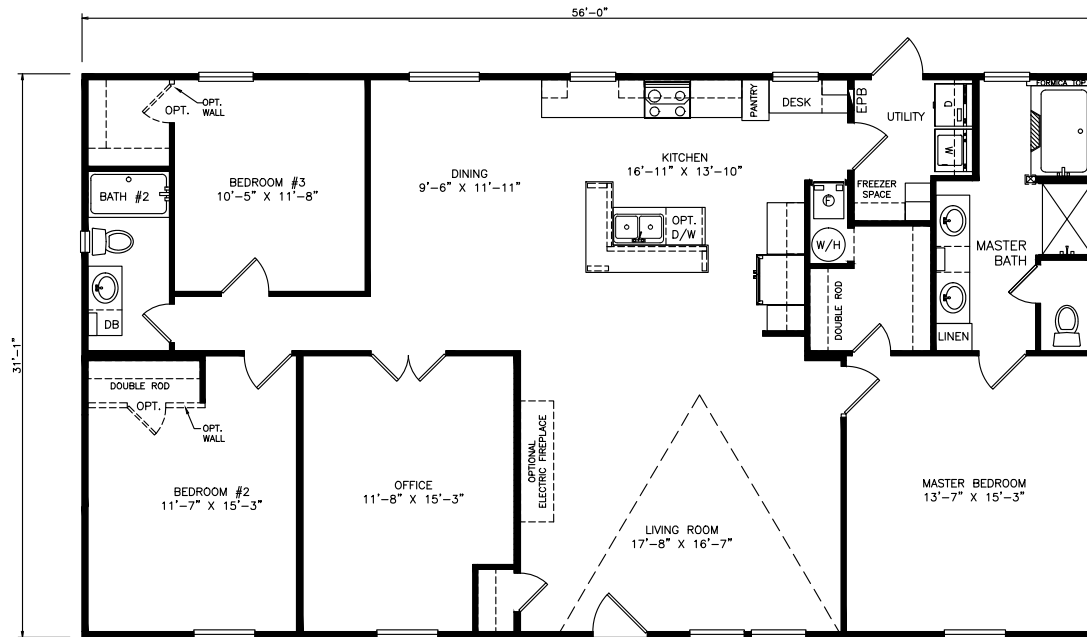

Luna Park

Classic Series - Multi Section

1,746 SQ. FT. (Approximate) 3 Bedrooms, 2 Baths

Last Updated: 6-16-21

MOBILE HOMES ON MAIN
8355 E. Main Street
Mesa, AZ 85207

MobileHomesOnMain.com | 1-800-750-8796