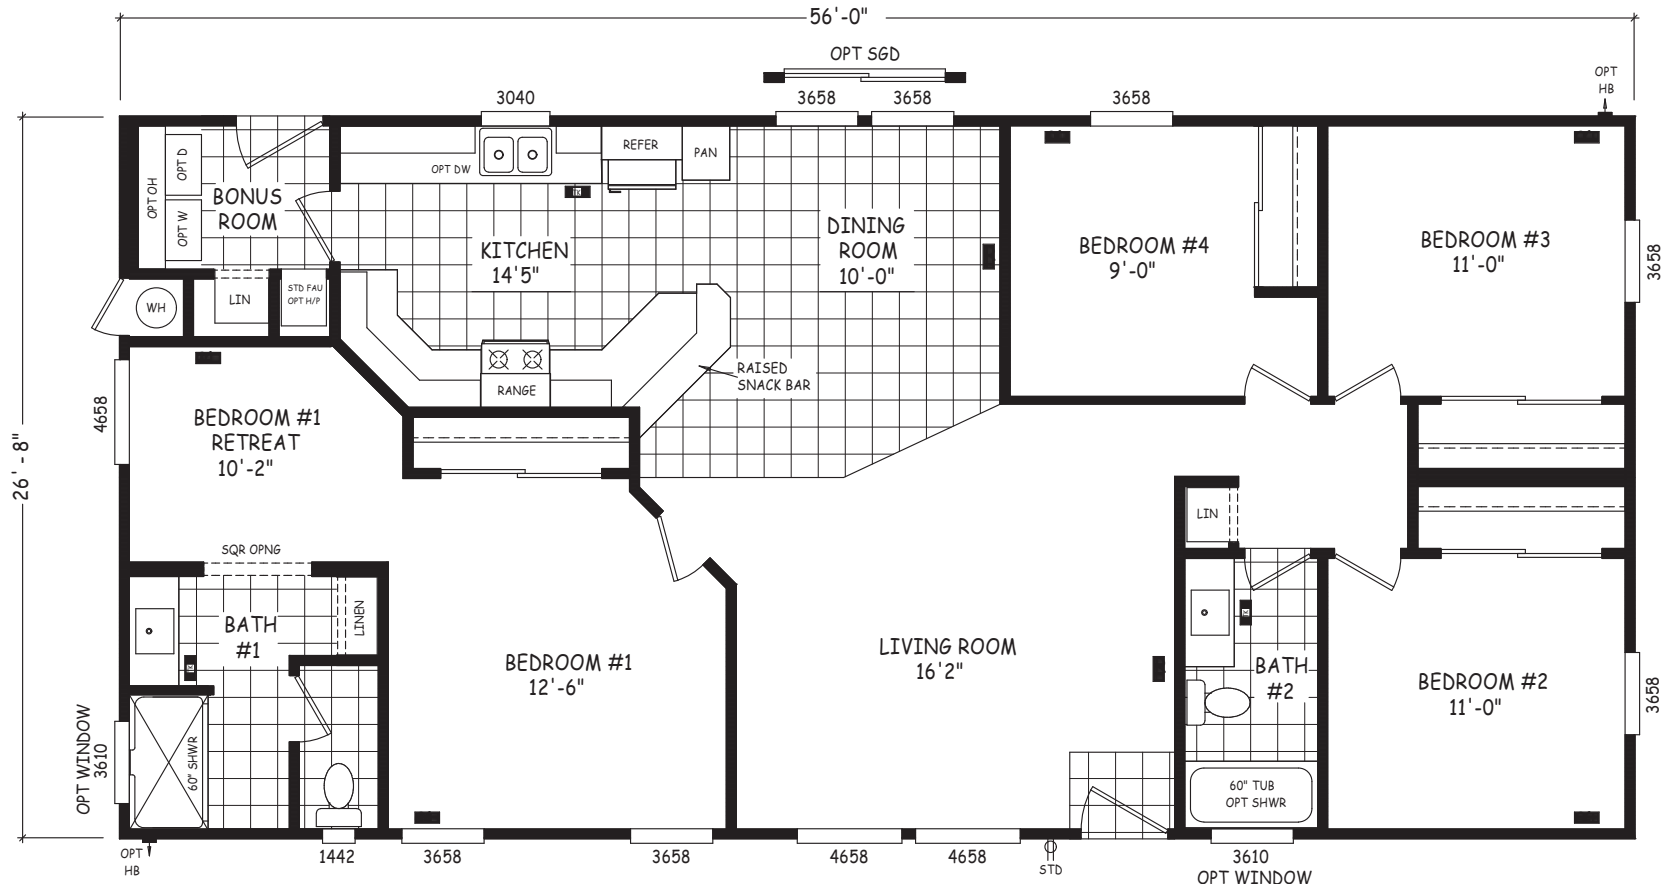

# Maxton

Edge Series

1,494 SQ. FT. (Approximate) 4 Bedroom, 2 Bath

Last Updated: 10-21-22

**MOBILE HOMES ON MAIN**  
8355 E. Main Street  
Mesa, AZ 85207

**MobileHomesOnMain.com | 1-800-750-8796**

**IMPORTANT:** Alta Cima Corp reserves the right to modify, cancel or substitute products or features of this event at any time without prior notice or obligation. Pictures and other promotional materials are representative and may depict or contain floor plans, square footages, elevations, options, upgrades, extra design features, decorations, floor coverings, specialty light fixtures, custom paint and wall coverings, window treatments, landscaping, sound and alarm systems, furnishings, appliances, and other designer/decorator features and amenities that are not included as part of the home and/or may not be available at all locations. Home, pricing and community information is subject to change, and homes to prior sale, at any time without notice or obligation. ©2020 Alta Cima Corp. All rights reserved.