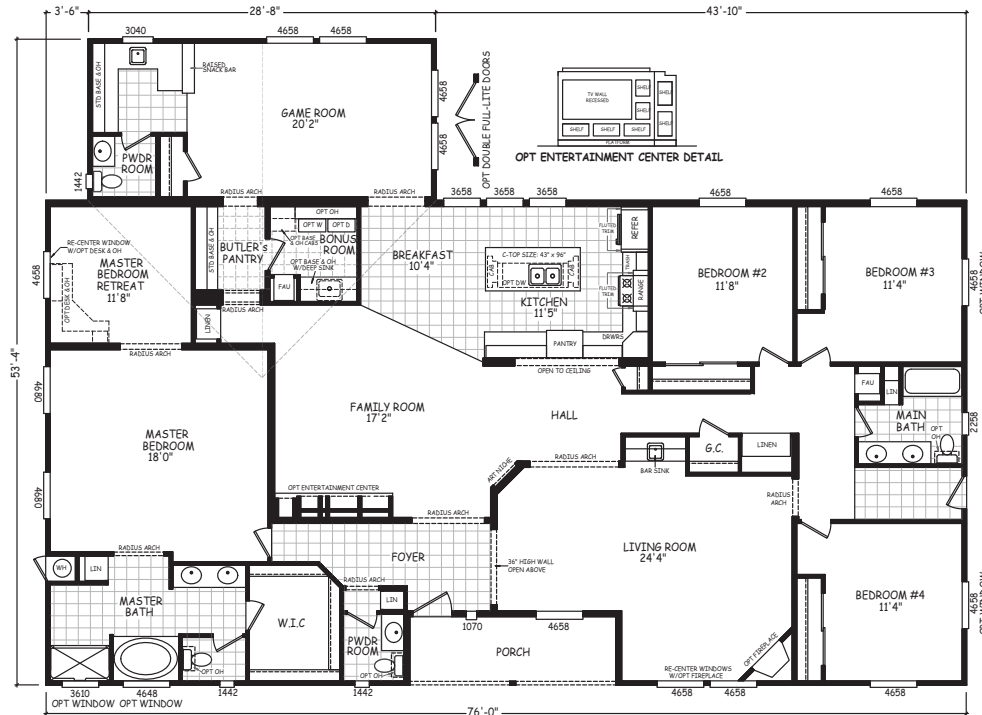

McPherson

Desert Edge Series

Mobile Homes ON MAIN

4 Bedrooms, 4 Baths
Approx. 3,426 Sq. Ft.

1-800-750-8796

www.MobileHomesOnMain.com

1-800-750-8796

www.MobileHomesOnMain.com