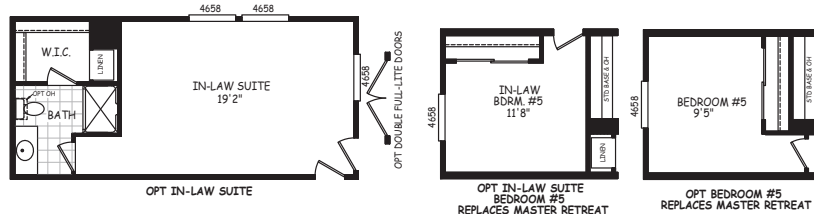

McPherson

Desert Edge Series

Mobile Homes ON MAIN

4 Bedrooms, 4 Baths
Approx. 3,426 Sq. Ft.

1-800-750-8796

www.MobileHomesOnMain.com

1-800-750-8796

www.MobileHomesOnMain.com