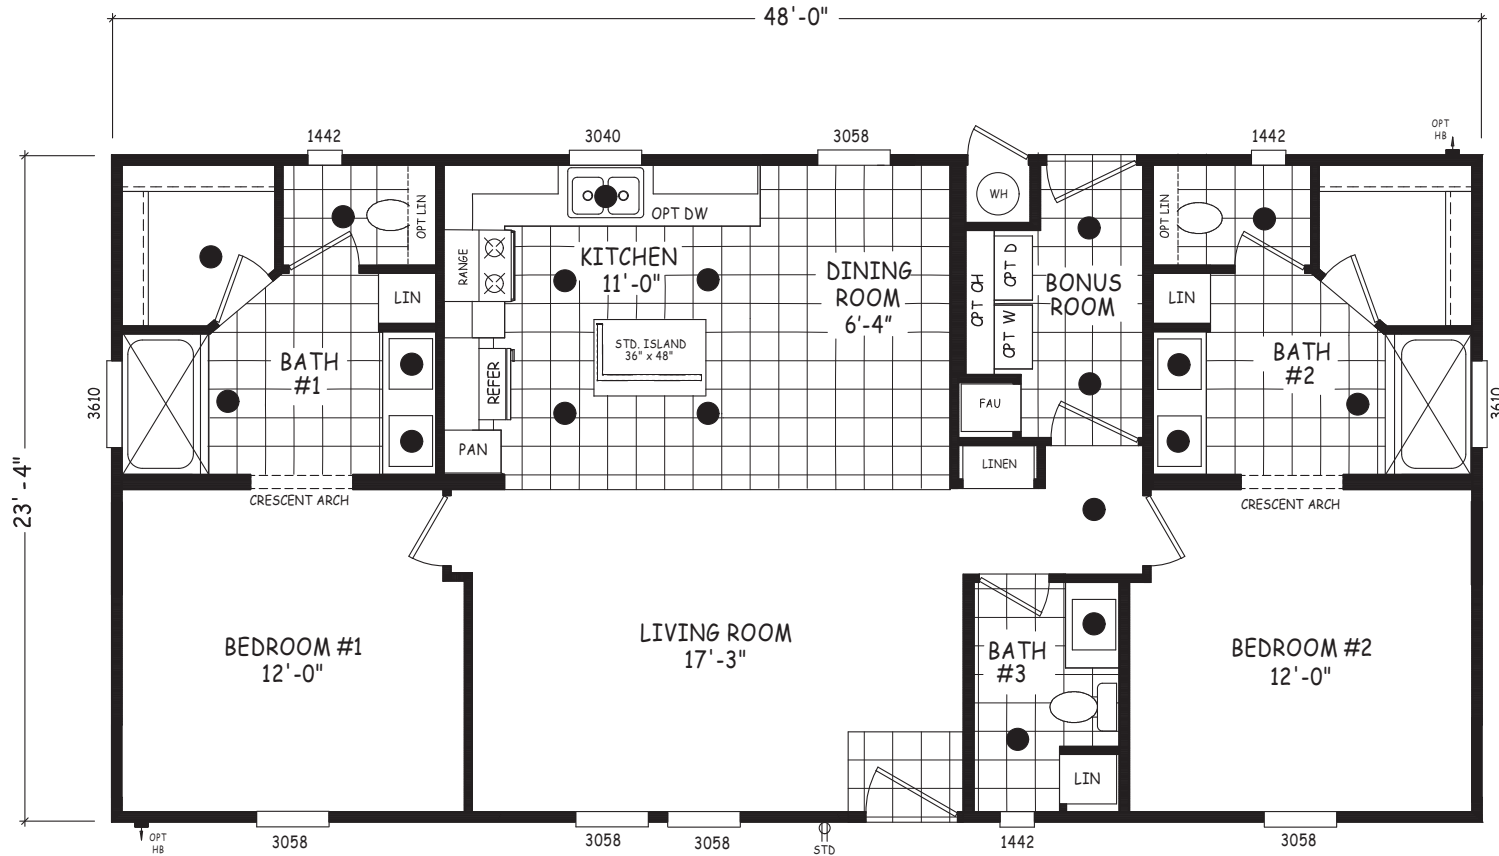

# Miera

Edge Series

1,120 SQ. FT. (Approximate) 2 Bedroom, 2.5 Bath

Last Updated: 7-24-24

**MOBILE HOMES ON MAIN**  
8355 E. Main Street  
Mesa, AZ 85207

**MobileHomesOnMain.com | 1-800-750-8796**

**IMPORTANT:** Alta Cima Corp reserves the right to modify, cancel or substitute products or features of this event at any time without prior notice or obligation. Pictures and other promotional materials are representative and may depict or contain floor plans, square footages, elevations, options, upgrades, extra design features, decorations, floor coverings, specialty light fixtures, custom paint and wall coverings, window treatments, landscaping, sound and alarm systems, furnishings, appliances, and other designer/decorator features and amenities that are not included as part of the home and/or may not be available at all locations. Home, pricing and community information is subject to change, and homes to prior sale, at any time without notice or obligation. ©2020 Alta Cima Corp. All rights reserved.