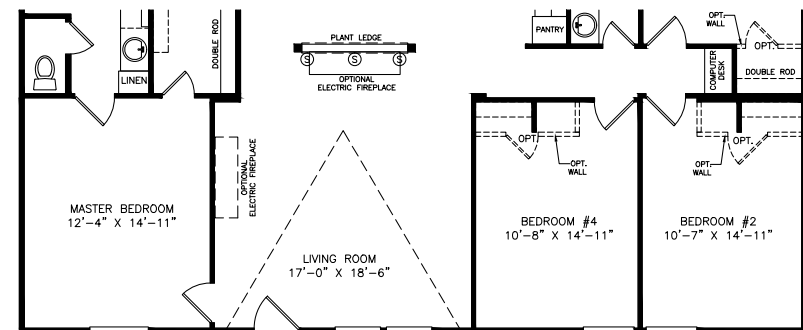

Milam

Heritage Series - Multi Section

1,622 SQ. FT. (Approximate) 3 Bedrooms, 2 Baths

Last Updated: 6-23-21

MOBILE HOMES ON MAIN
8355 E. Main Street
Mesa, AZ 85207

MobileHomesOnMain.com | 1-800-750-8796

IMPORTANT: Alta Cima Corp reserves the right to modify, cancel or substitute products or features of this event at any time without prior notice or obligation. Pictures and other promotional materials are representative and may depict or contain floor plans, square footages, elevations, options, upgrades, extra design features, decorations, floor coverings, specialty light fixtures, custom paint and wall coverings, window treatments, landscaping, sound and alarm systems, furnishings, appliances, and other designer/decorator features and amenities that are not included as part of the home and/or may not be available at all locations. Home, pricing and community information is subject to change, and homes to prior sale, at any time without notice or obligation. ©2020 Alta Cima Corp. All rights reserved.