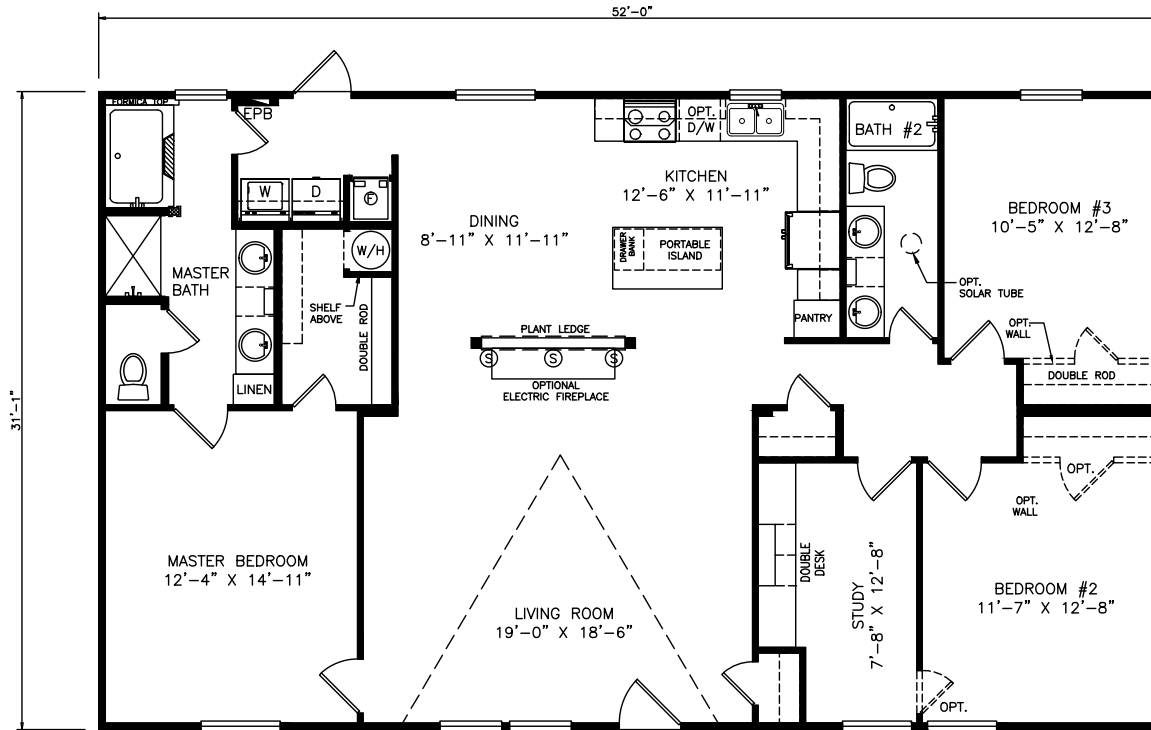

Milam

Heritage Series - Multi Section

1,622 SQ. FT. (Approximate) 3 Bedrooms, 2 Baths

Last Updated: 6-23-21

MOBILE HOMES ON MAIN
8355 E. Main Street
Mesa, AZ 85207

MobileHomesOnMain.com | 1-800-750-8796

IMPORTANT: Alta Cima Corp reserves the right to modify, cancel or substitute products or features of this event at any time without prior notice or obligation. Pictures and other promotional materials are representative and may depict or contain floor plans, square footages, elevations, options, upgrades, extra design features, decorations, floor coverings, specialty light fixtures, custom paint and wall coverings, window treatments, landscaping, sound and alarm systems, furnishings, appliances, and other designer/decorator features and amenities that are not included as part of the home and/or may not be available at all locations. Home, pricing and community information is subject to change, and homes to prior sale, at any time without notice or obligation. ©2020 Alta Cima Corp. All rights reserved.