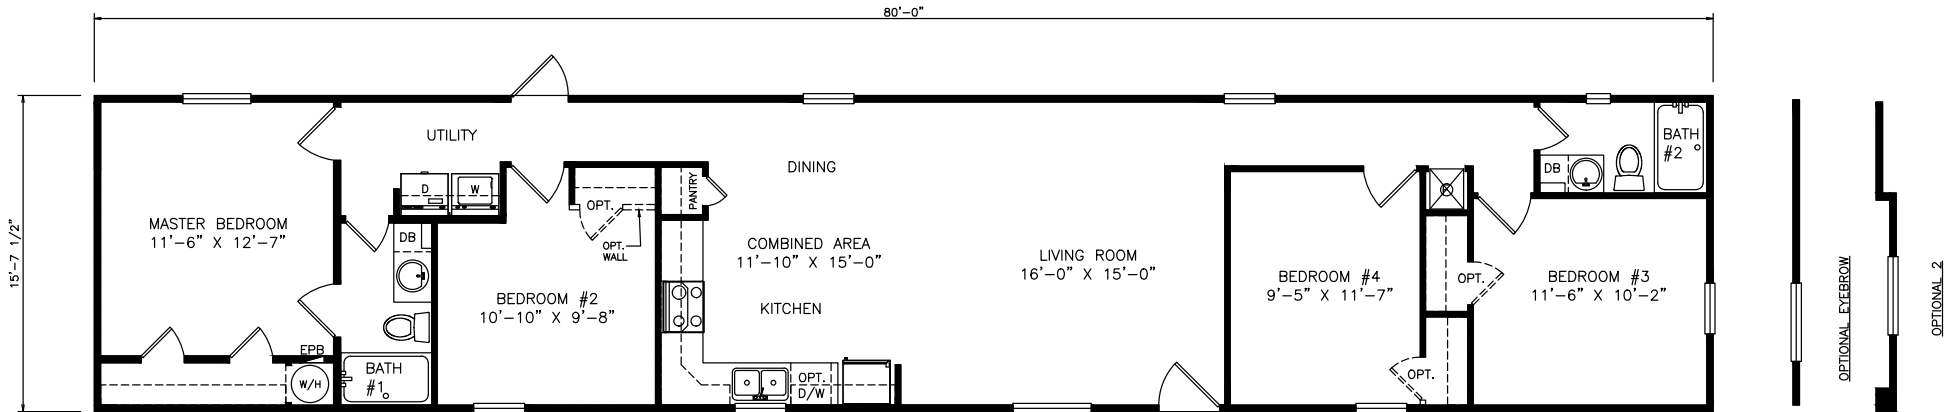

# Millen

Heritage Series - Single Section

1,256 SQ. FT. (Approximate) 4 Bedrooms, 2 Baths

Last Updated: 6-22-21

**MOBILE HOMES ON MAIN**  
8355 E. Main Street  
Mesa, AZ 85207

**MobileHomesOnMain.com | 1-800-750-8796**