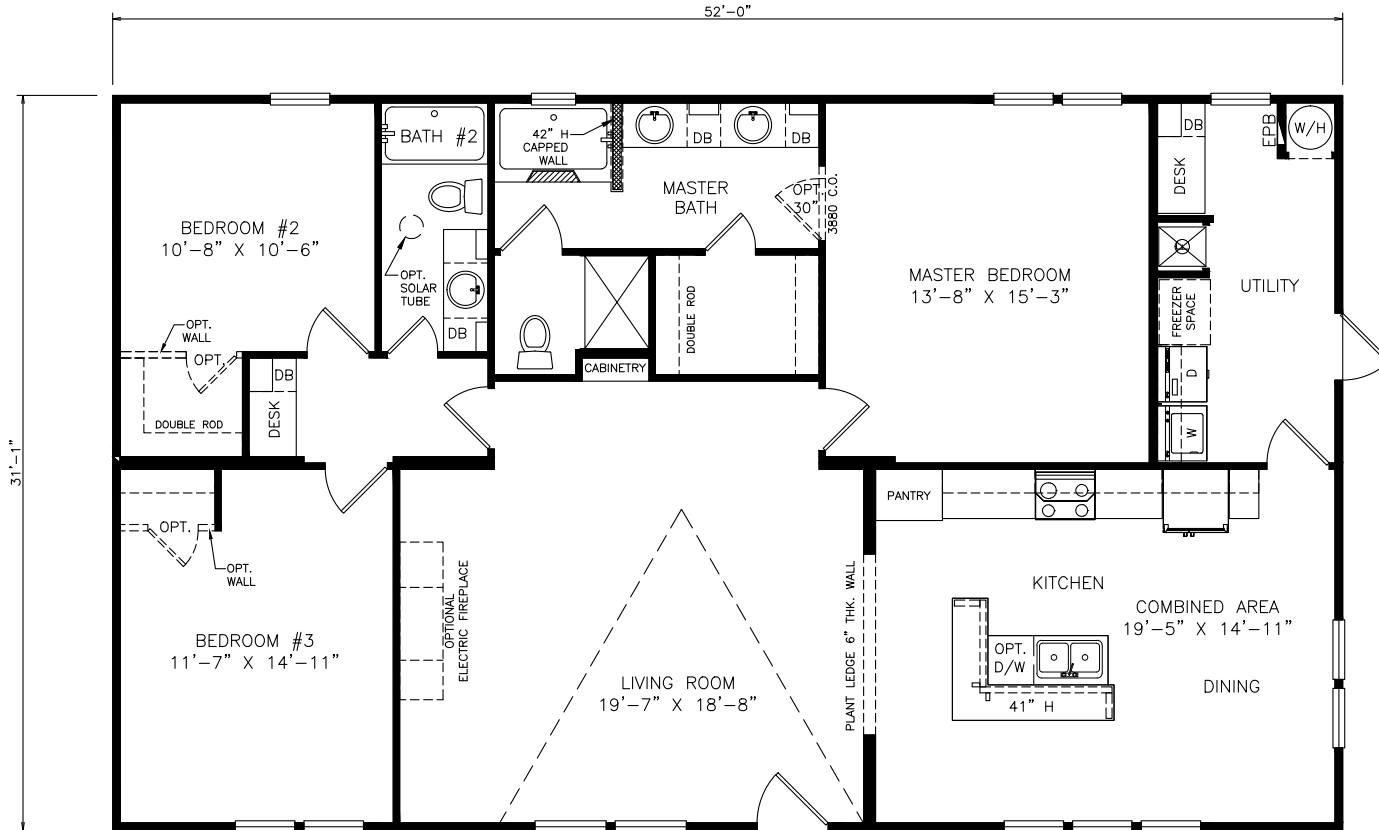

Mollar

Heritage Series - Multi Section

1,622 SQ. FT. (Approximate) 3 Bedrooms, 2 Baths

Last Updated: 6-23-21

MOBILE HOMES ON MAIN
8355 E. Main Street
Mesa, AZ 85207

MobileHomesOnMain.com | 1-800-750-8796

IMPORTANT: Alta Cima Corp reserves the right to modify, cancel or substitute products or features of this event at any time without prior notice or obligation. Pictures and other promotional materials are representative and may depict or contain floor plans, square footages, elevations, options, upgrades, extra design features, decorations, floor coverings, specialty light fixtures, custom paint and wall coverings, window treatments, landscaping, sound and alarm systems, furnishings, appliances, and other designer/decorator features and amenities that are not included as part of the home and/or may not be available at all locations. Home, pricing and community information is subject to change, and homes to prior sale, at any time without notice or obligation. ©2020 Alta Cima Corp. All rights reserved.